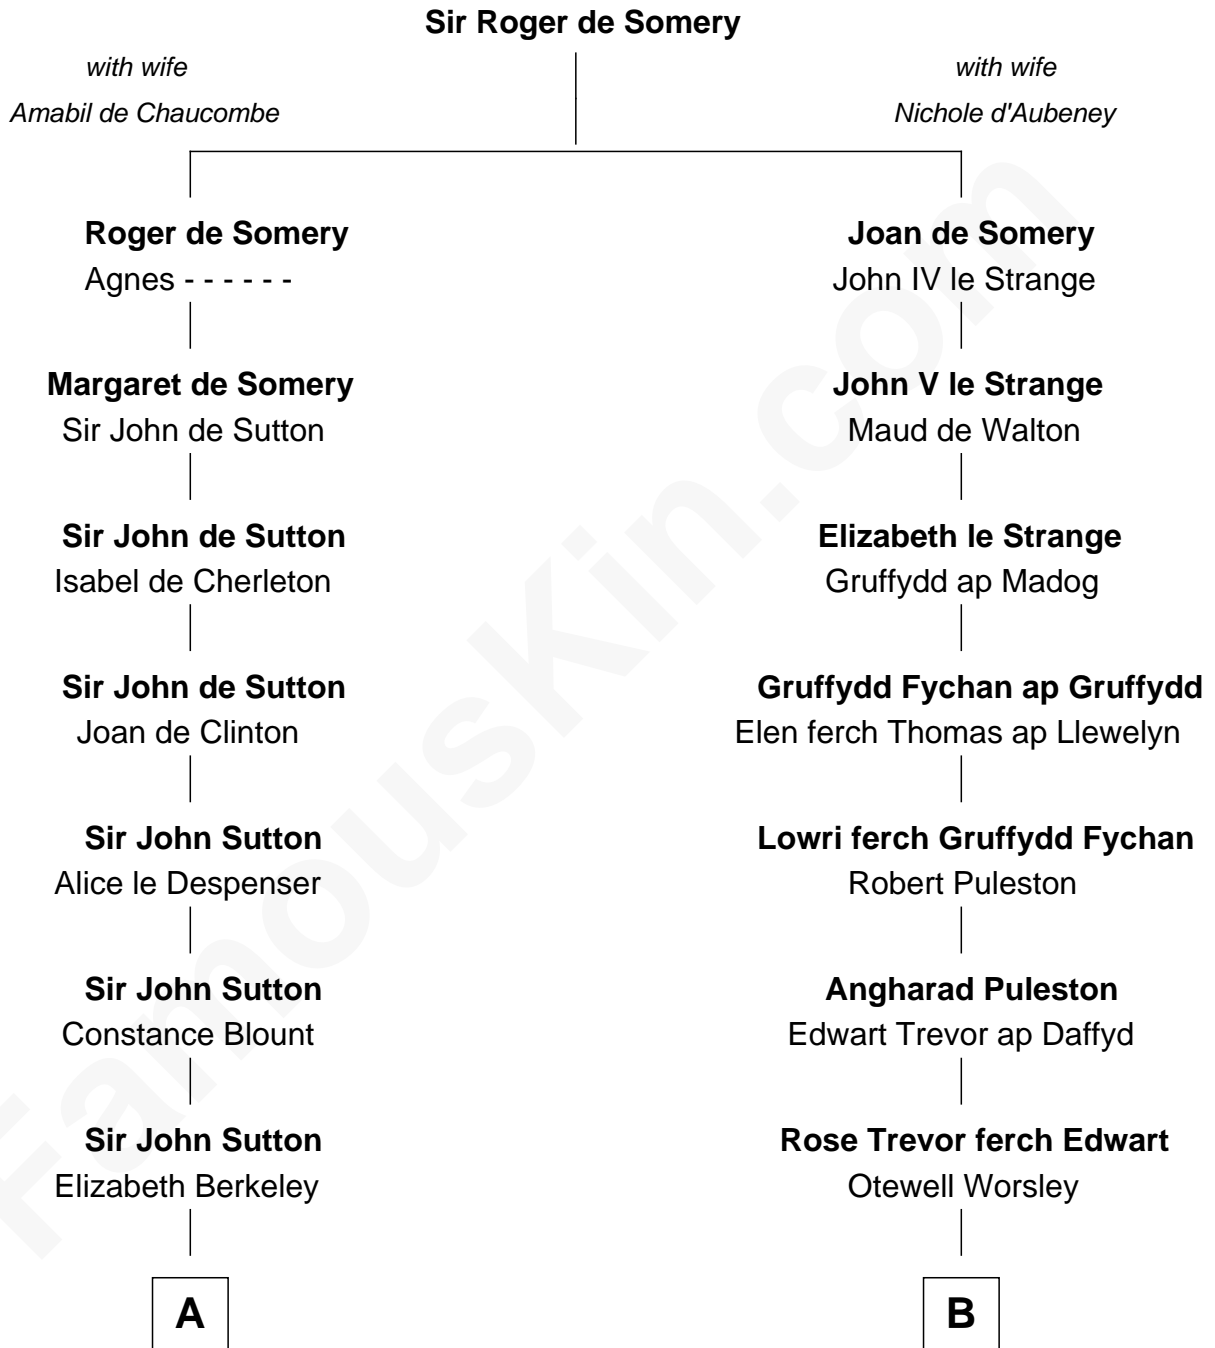

FamousKin.com
Relationship Chart of
Melvyn Douglas
Movie Actor

18th cousin 2 times removed of
Elphalet Remington
Founder of Remington Arms Company

C

Erskine Douglas

Sophia Garrett

Emma Jane Douglas

Col. George Taliaferro Shackelford

Lena Priscilla Shackelford

Edouard Gregory Hesselberg

Melvyn Douglas

Movie Actor

D

Elizabeth Kilbourn

Eliphalet Remington

Eliphalet Remington