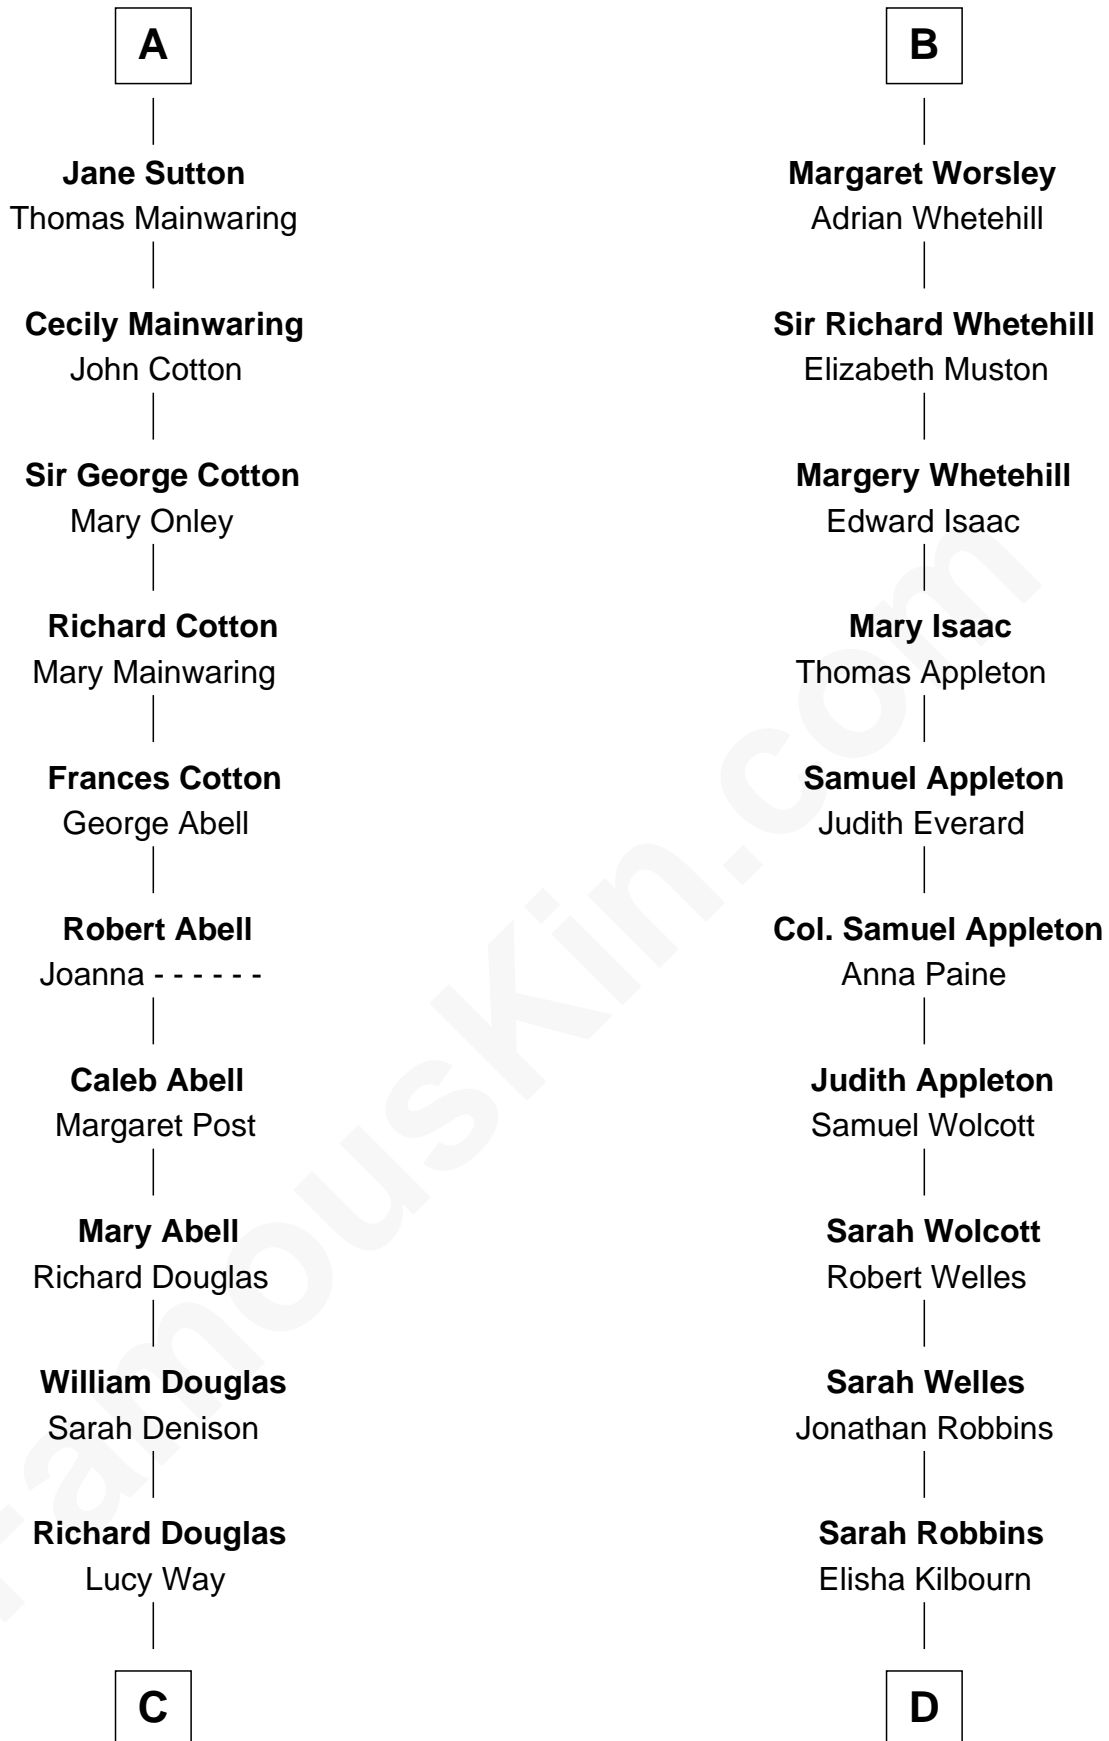

FamousKin.com
Relationship Chart of
Melvyn Douglas
Movie Actor

18th cousin 2 times removed of
Elphalet Remington
Founder of Remington Arms Company

C

Erskine Douglas

Sophia Garrett

Emma Jane Douglas

Col. George Taliaferro Shackelford

Lena Priscilla Shackelford

Edouard Gregory Hesselberg

Melvyn Douglas

Movie Actor

D

Elizabeth Kilbourn

Eliphalet Remington

Eliphalet Remington