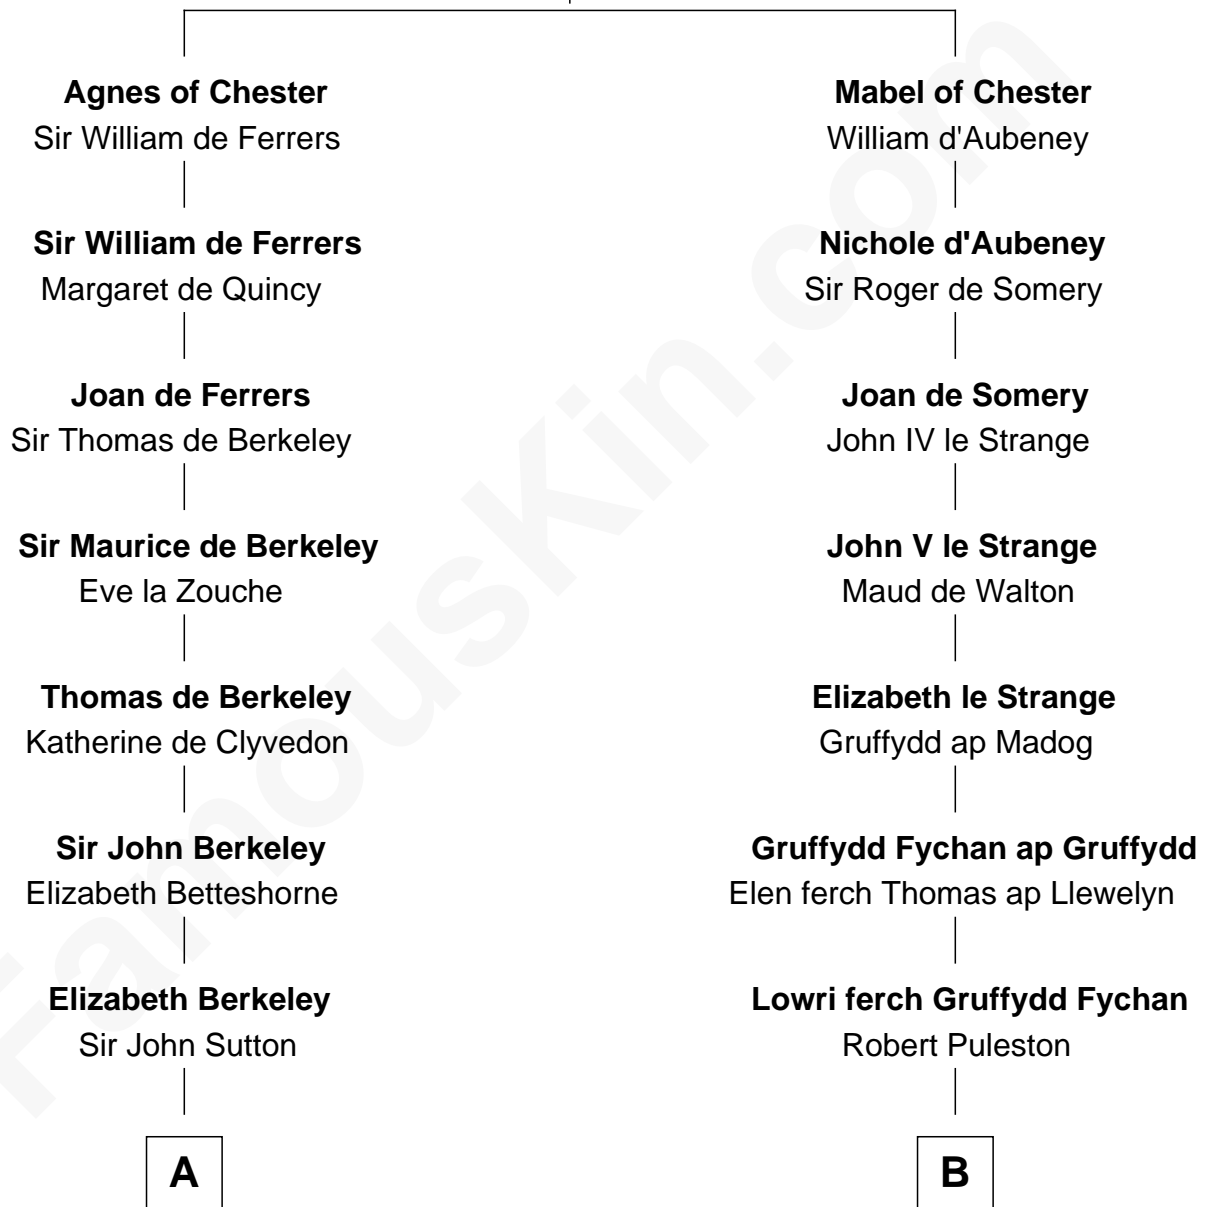

# FamousKin.com Relationship Chart of

**Melvyn Douglas**

*Movie Actor*

20th cousin of

**Eliphalet Remington**

*Founder of Remington Arms Company*

**Hugh de Kevelioc**  
Bertrade de Montfort

**C**

**Erskine Douglas**

Sophia Garrett

**Emma Jane Douglas**

Col. George Taliaferro Shackelford

**Lena Priscilla Shackelford**

Edouard Gregory Hesselberg

**Melvyn Douglas**

*Movie Actor*