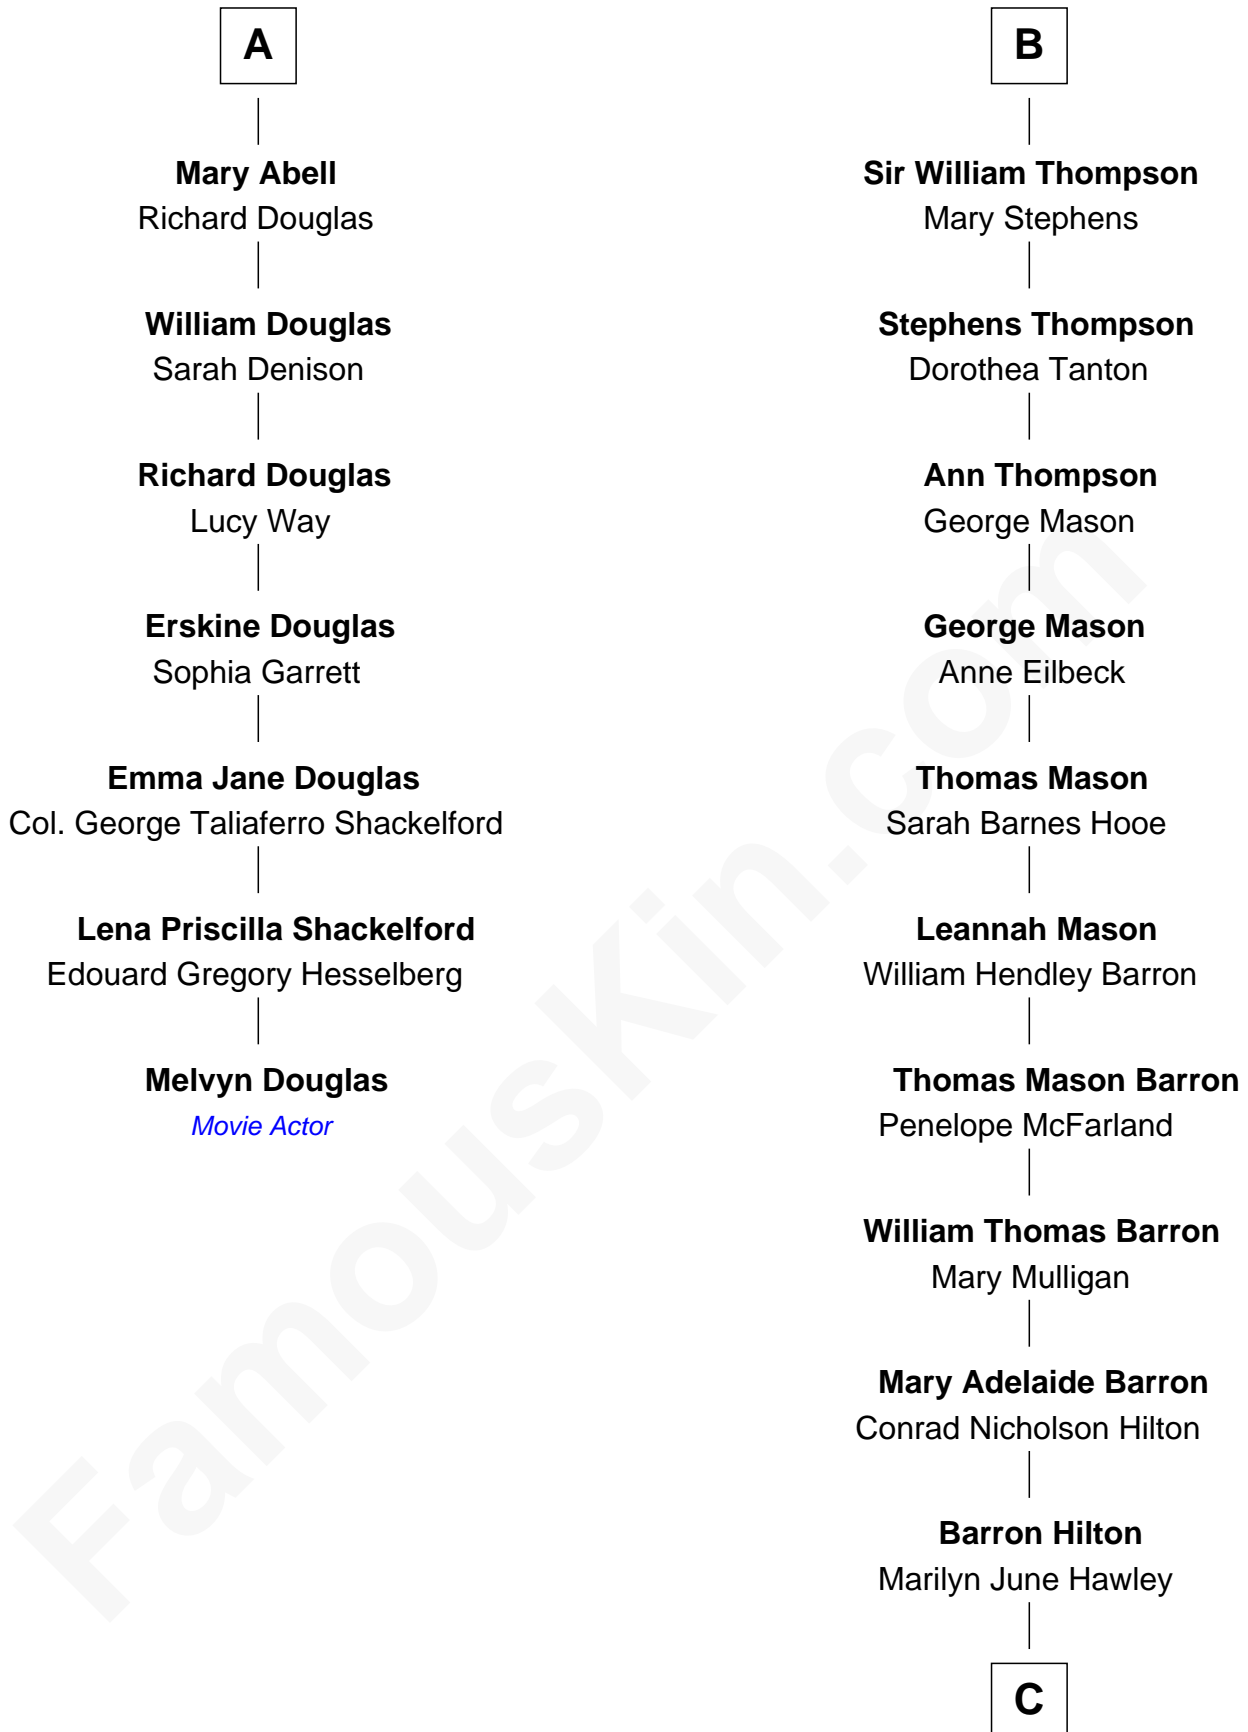

# FamousKin.com Relationship Chart of

**Melvyn Douglas**

*Movie Actor*

13th cousin 5 times removed of

**Paris Hilton**

*Socialite and TV Personality*

**Sir John Sutton**  
Elizabeth Berkeley

**Jane Sutton**  
Thomas Mainwaring

**Cecily Mainwaring**  
John Cotton

**Sir George Cotton**  
Mary Onley

**Richard Cotton**  
Mary Mainwaring

**Frances Cotton**  
George Abell

**Robert Abell**  
Joanna - - - - -

**Caleb Abell**  
Margaret Post

**A**

**Sir Edmund Sutton**  
Matilda Clifford

**Thomas Dudley**  
Grace Threlkeld

**Winifred Dudley**  
Anthony Blencowe

**Richard Blencowe**  
Apollonia Tolson

**Sir Henry Blencowe**  
Grace Sandford

**John Blencowe**  
Anne Mallison

**Elizabeth Blencowe**  
Henry Thompson

**B**

**C**

**Richard Howard Hilton**  
Kathleen Elizabeth Avanzino

**Paris Hilton**  
*Socialite and TV Personality*

FamousKin.com