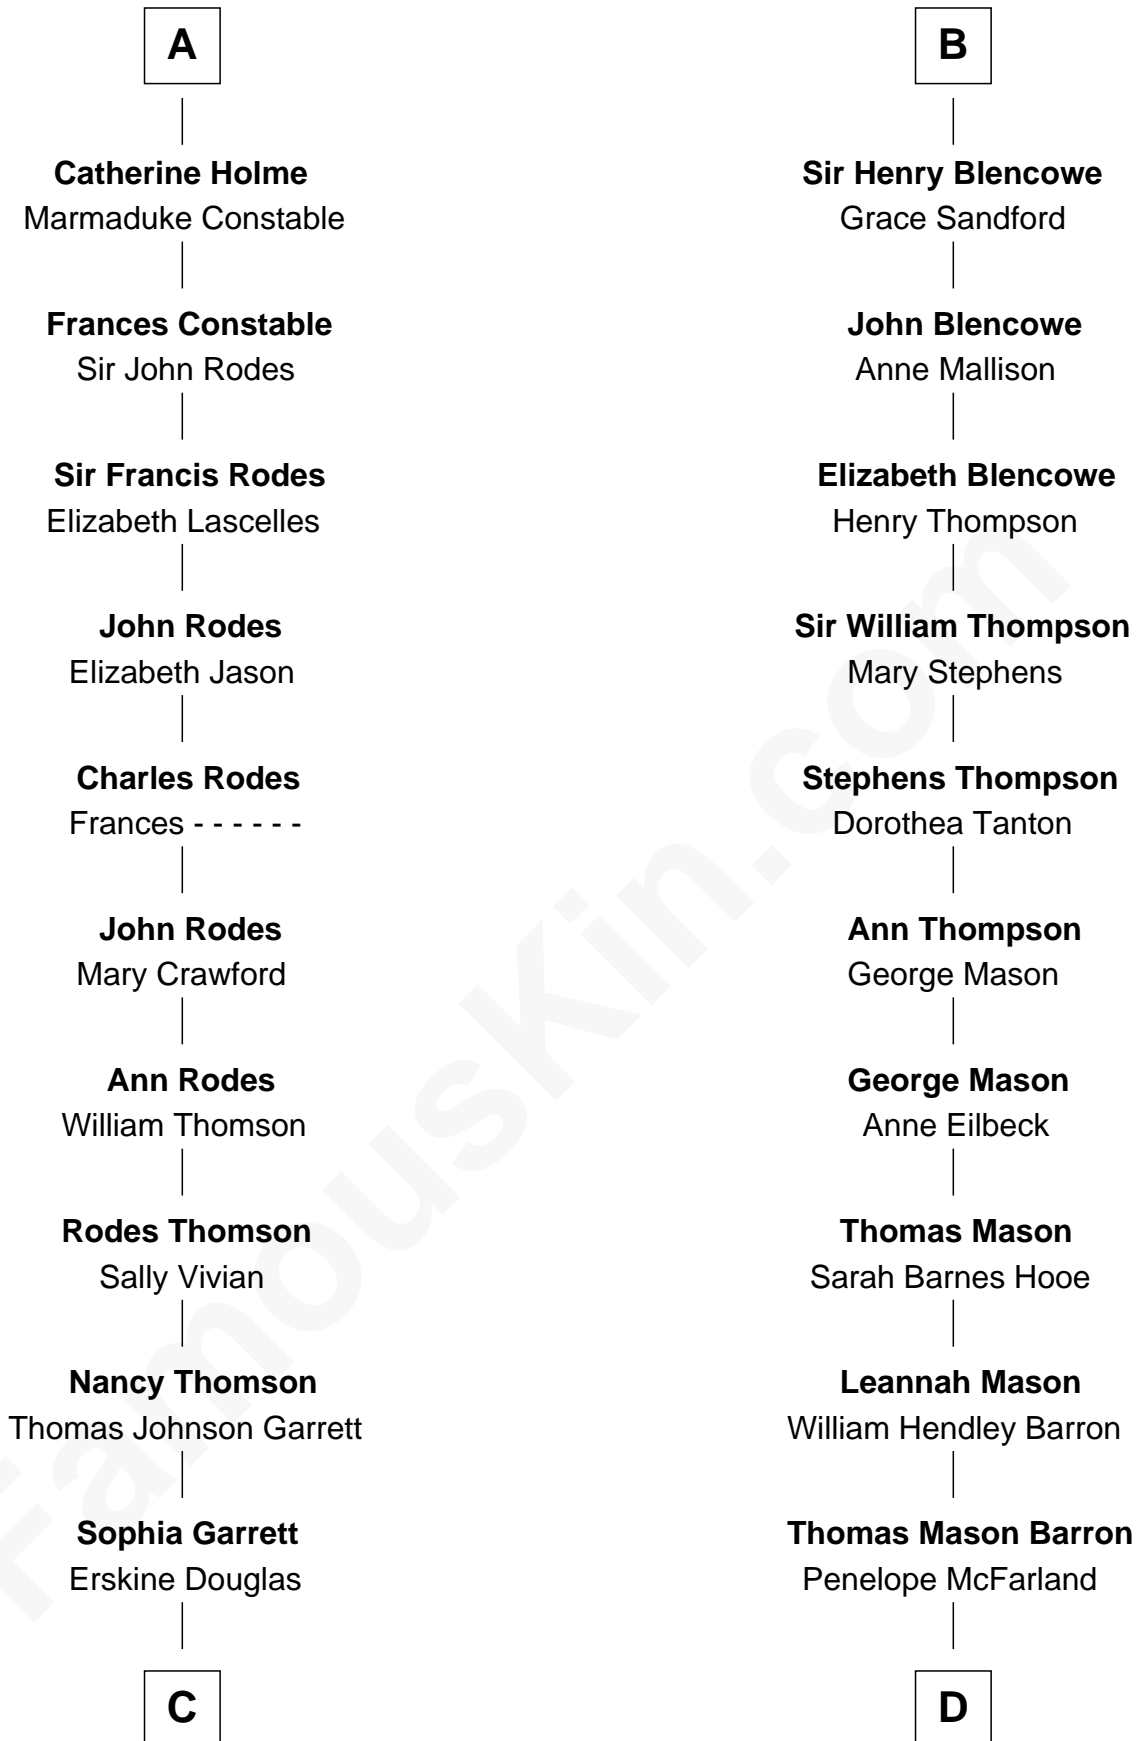

FamousKin.com
Relationship Chart of
Melvyn Douglas
Movie Actor

19th cousin 2 times removed of
Paris Hilton
Socialite and TV Personality

C

Emma Jane Douglas
Col. George Taliaferro Shackelford

Lena Priscilla Shackelford
Edouard Gregory Hesselberg

Melvyn Douglas
Movie Actor

D

William Thomas Barron
Mary Mulligan

Mary Adelaide Barron
Conrad Nicholson Hilton

Barron Hilton
Marilyn June Hawley

Richard Howard Hilton
Kathleen Elizabeth Avanzino

Paris Hilton
Socialite and TV Personality