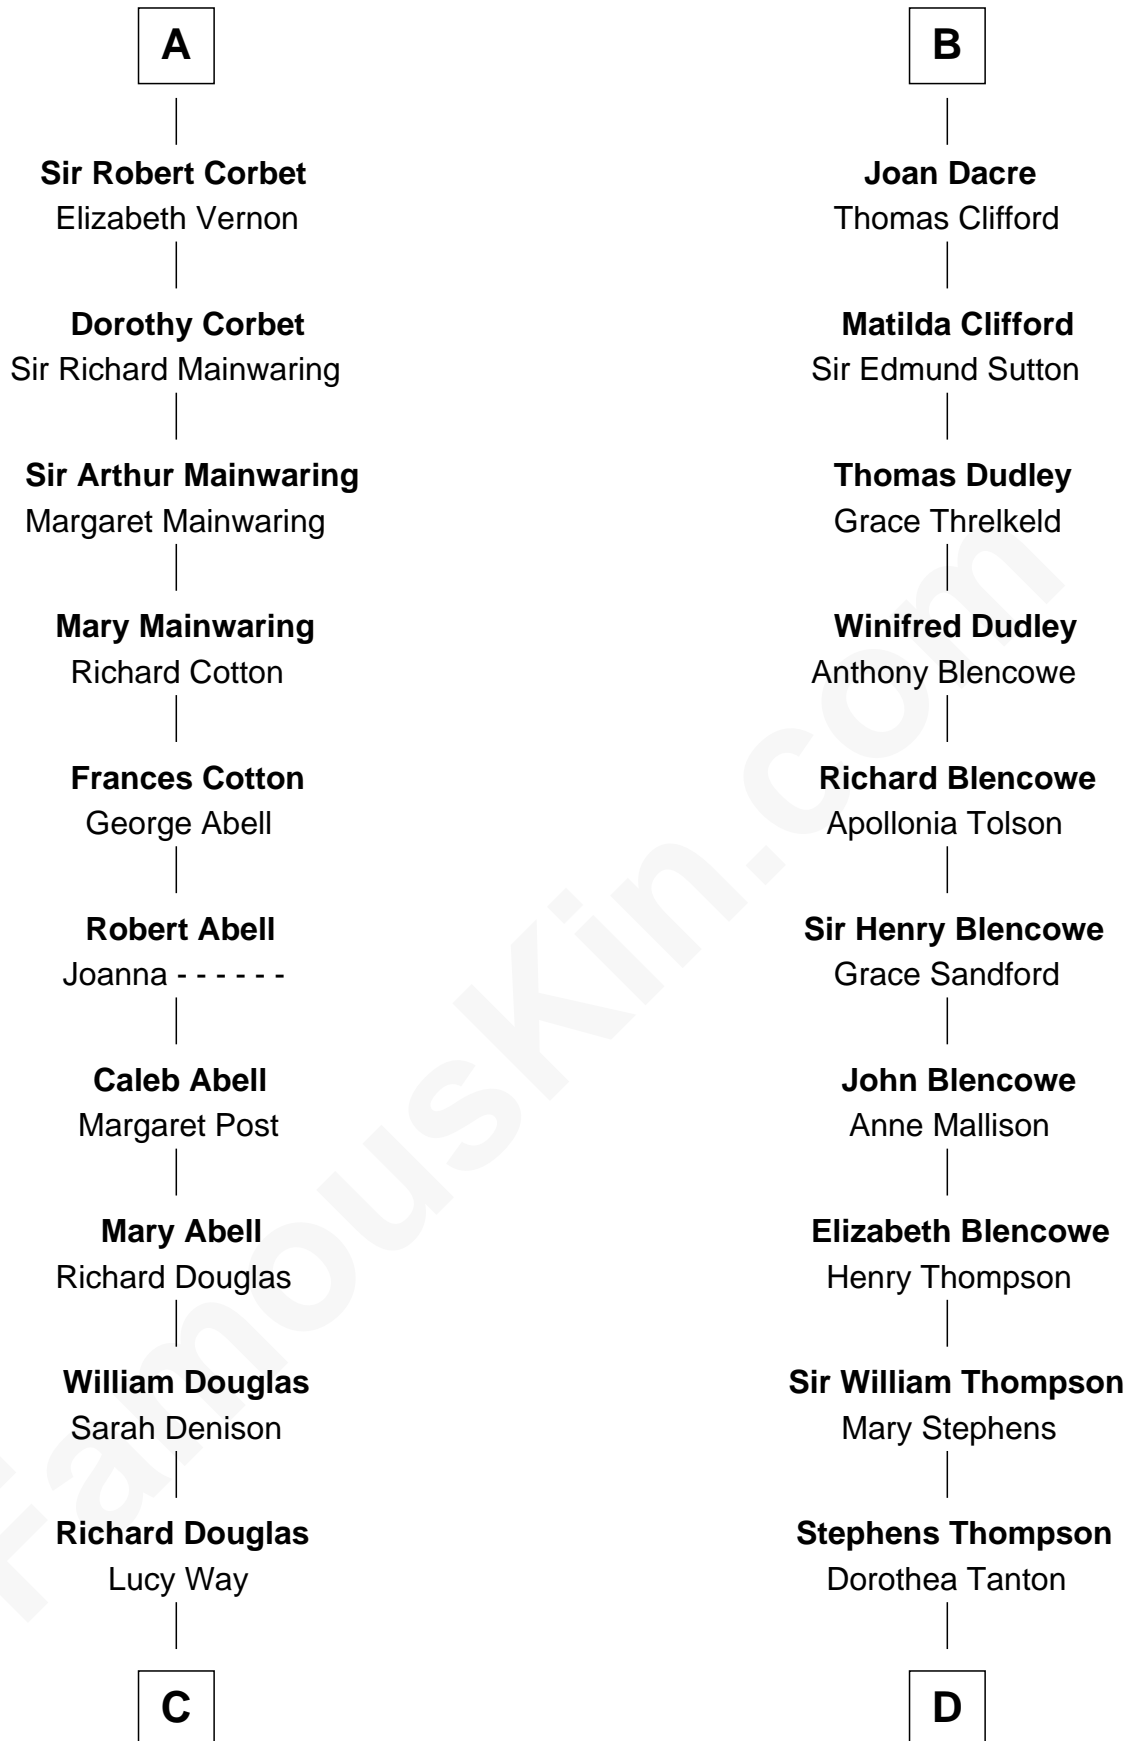

**FamousKin.com**  
**Relationship Chart of**  
**Melvyn Douglas**  
*Movie Actor*

18th cousin 2 times removed of  
**George Mason**  
*Father of the U.S. Bill of Rights*

**C**

**Erskine Douglas**

Sophia Garrett

**Emma Jane Douglas**

Col. George Taliaferro Shackelford

**Lena Priscilla Shackelford**

Edouard Gregory Hesselberg

**Melvyn Douglas**

*Movie Actor*

**D**

**Ann Thompson**

George Mason

**George Mason**

*Father of Bill of Rights*

FamousKin.com