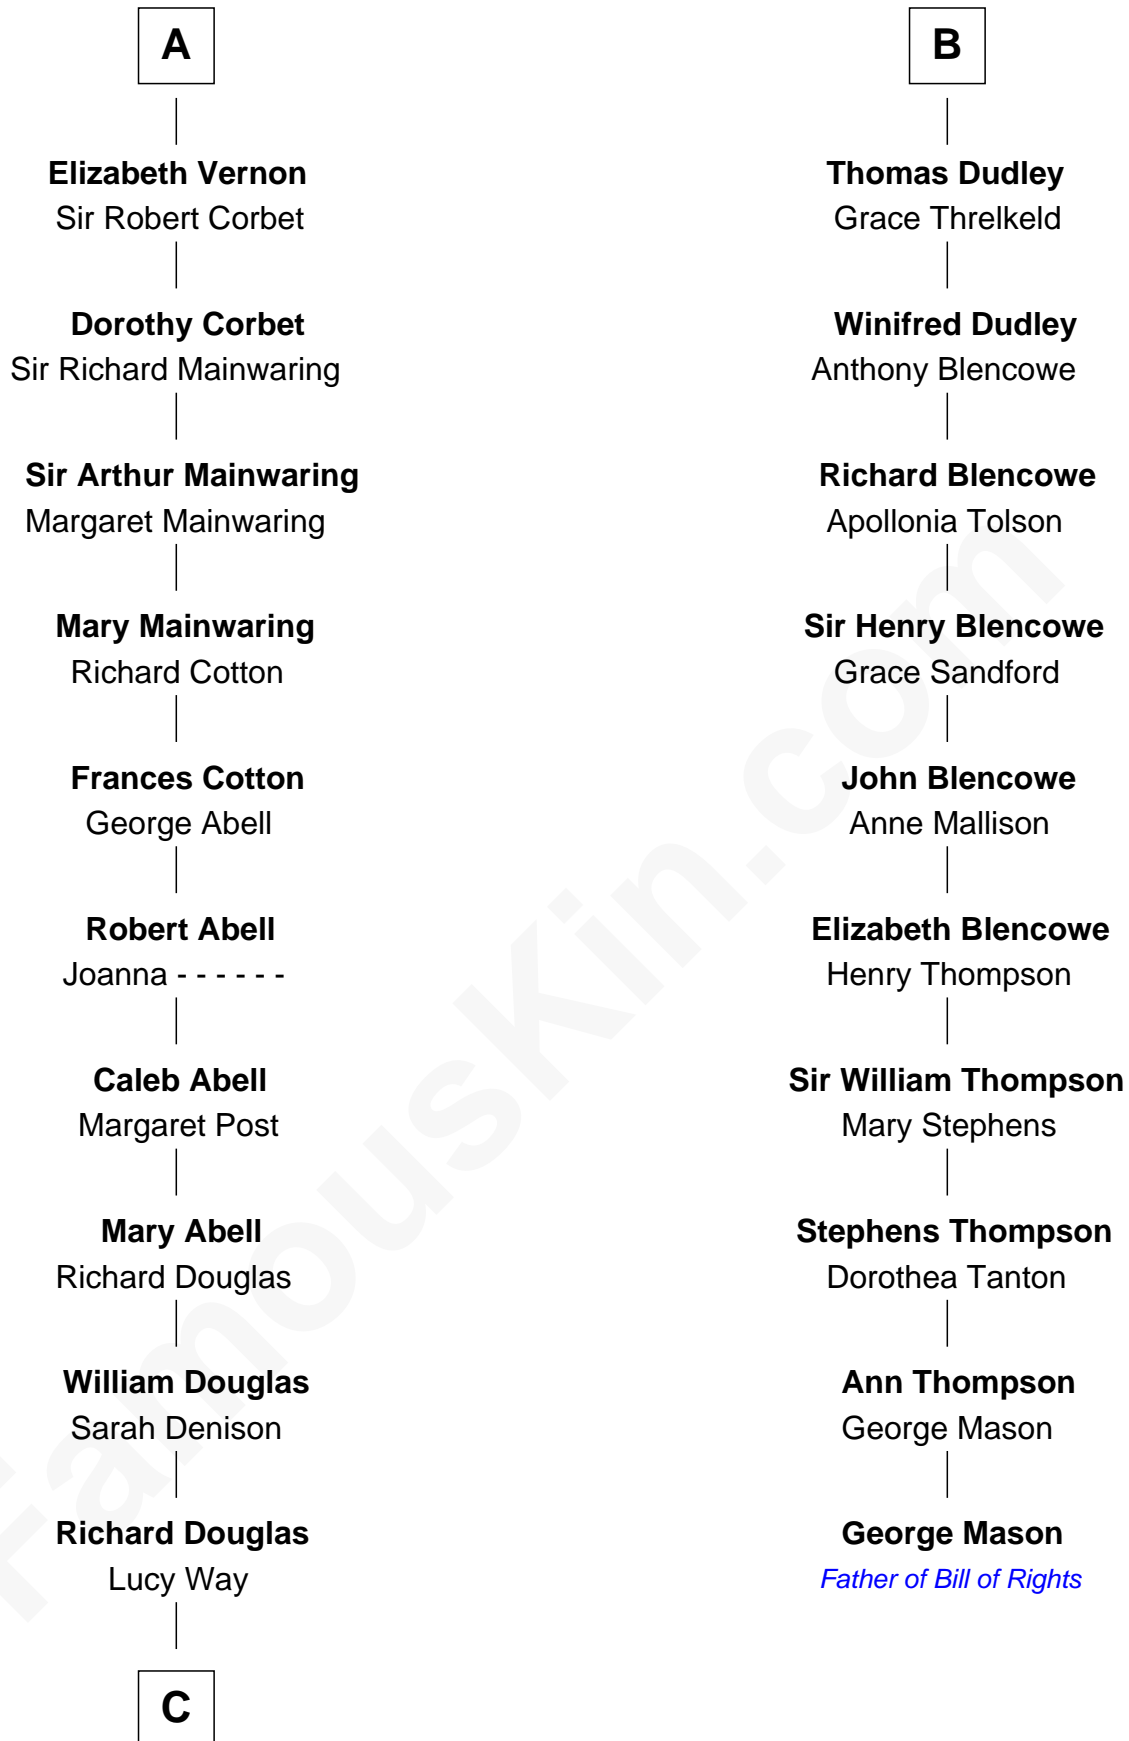

FamousKin.com
Relationship Chart of
Melvyn Douglas
Movie Actor

16th cousin 4 times removed of
George Mason
Father of the U.S. Bill of Rights

C

—
Erskine Douglas

Sophia Garrett

—
Emma Jane Douglas

Col. George Taliaferro Shackelford

—
Lena Priscilla Shackelford

Edouard Gregory Hesselberg

—
Melvyn Douglas

Movie Actor

FamousKin.com