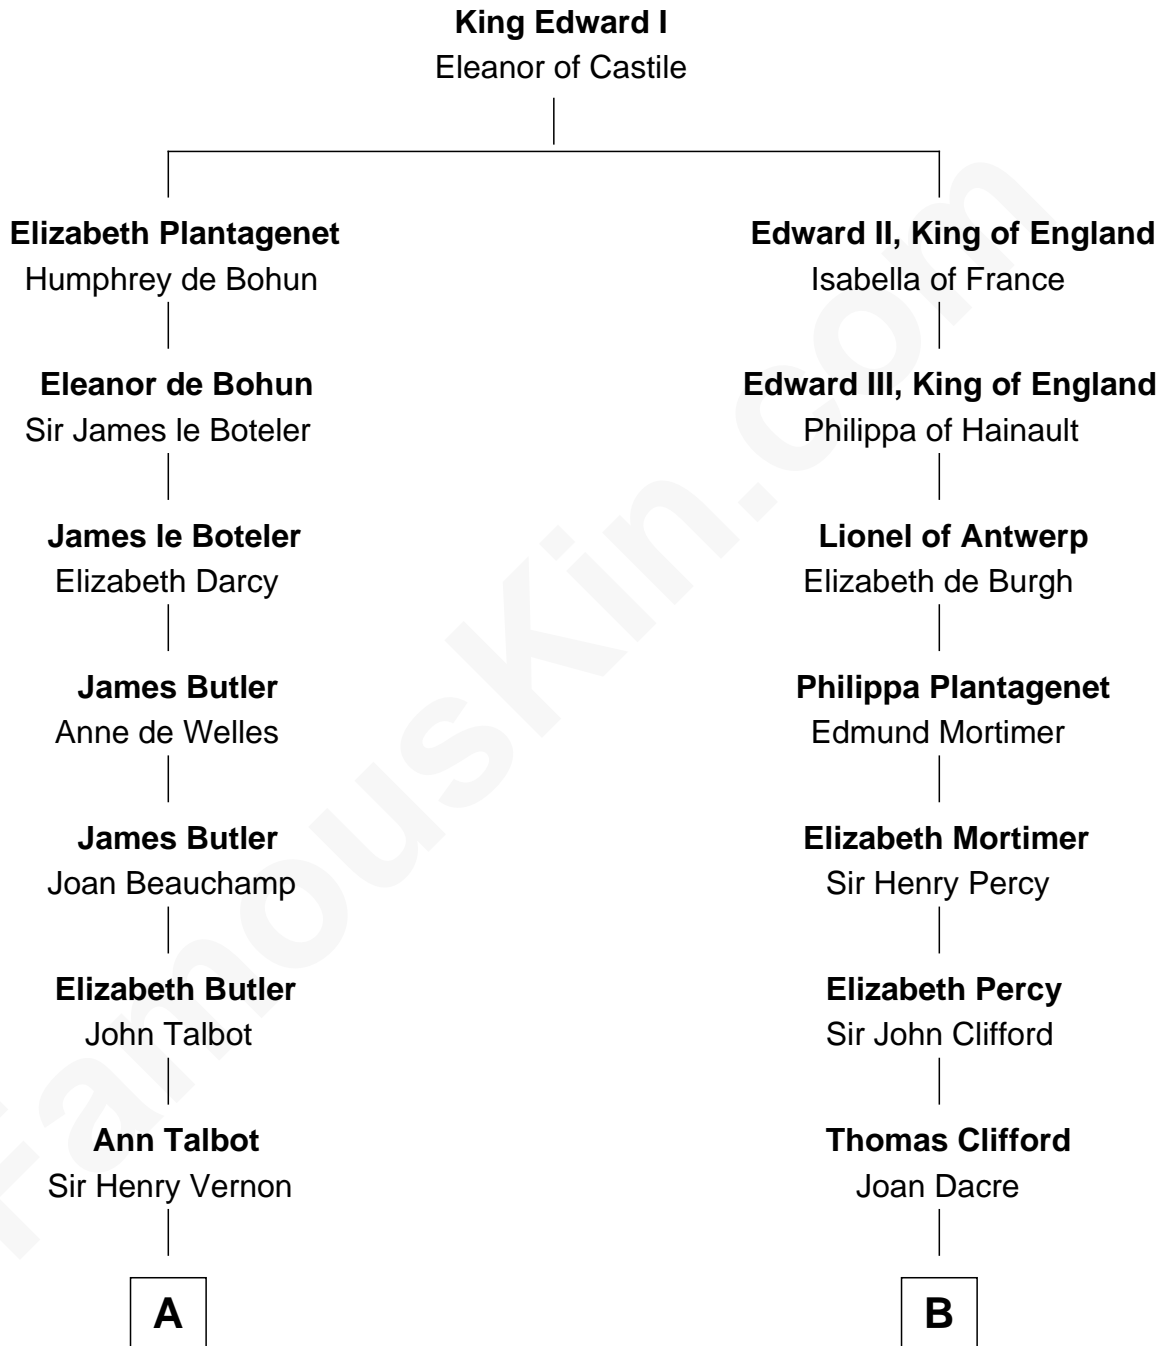

FamousKin.com Relationship Chart of

Melvyn Douglas

Movie Actor

17th cousin 3 times removed of

George Mason

Father of the U.S. Bill of Rights

C

—
Erskine Douglas

Sophia Garrett

—
Emma Jane Douglas

Col. George Taliaferro Shackelford

—
Lena Priscilla Shackelford

Edouard Gregory Hesselberg

—
Melvyn Douglas

Movie Actor

FamousKin.com