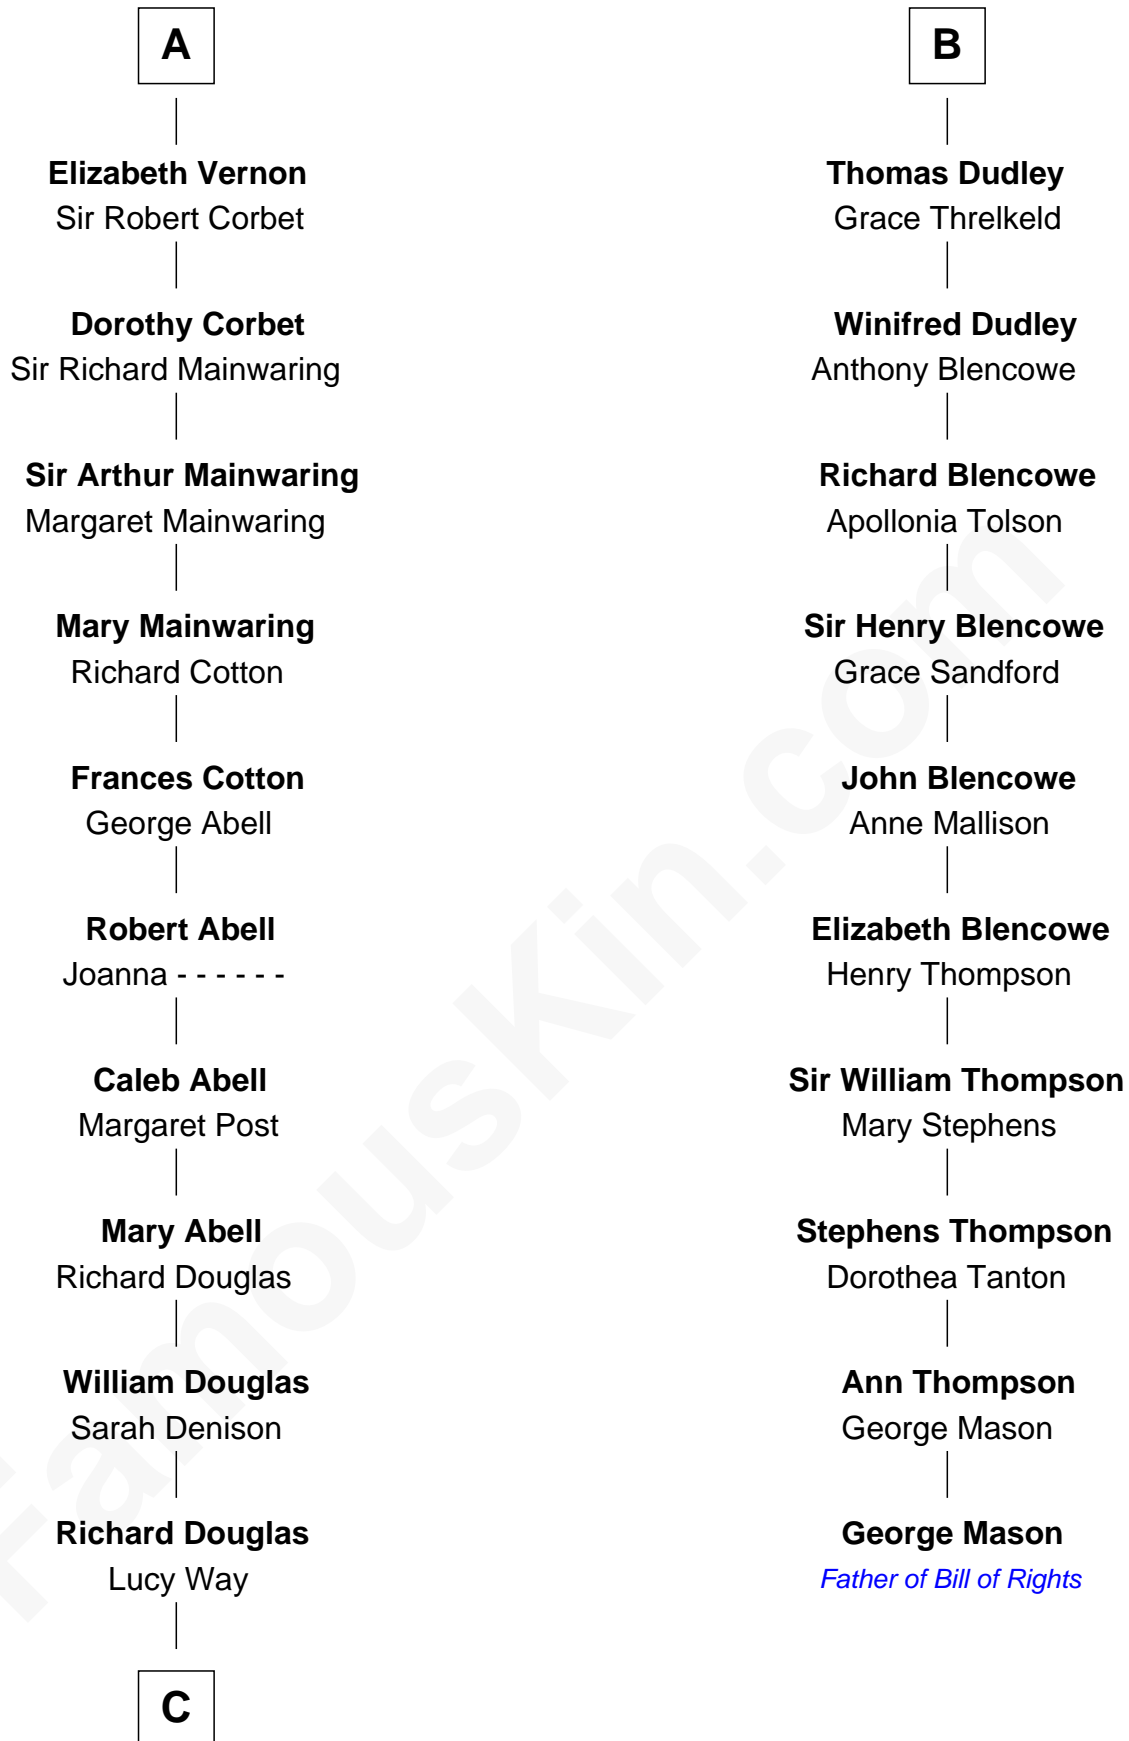

**FamousKin.com**  
**Relationship Chart of**  
**Melvyn Douglas**  
*Movie Actor*

16th cousin 4 times removed of  
**George Mason**  
*Father of the U.S. Bill of Rights*

**Sir Patrick de Chaworth**  
 Isabella de Beauchamp

**C**

—  
**Erskine Douglas**

Sophia Garrett

—  
**Emma Jane Douglas**

Col. George Taliaferro Shackelford

—  
**Lena Priscilla Shackelford**

Edouard Gregory Hesselberg

—  
**Melvyn Douglas**