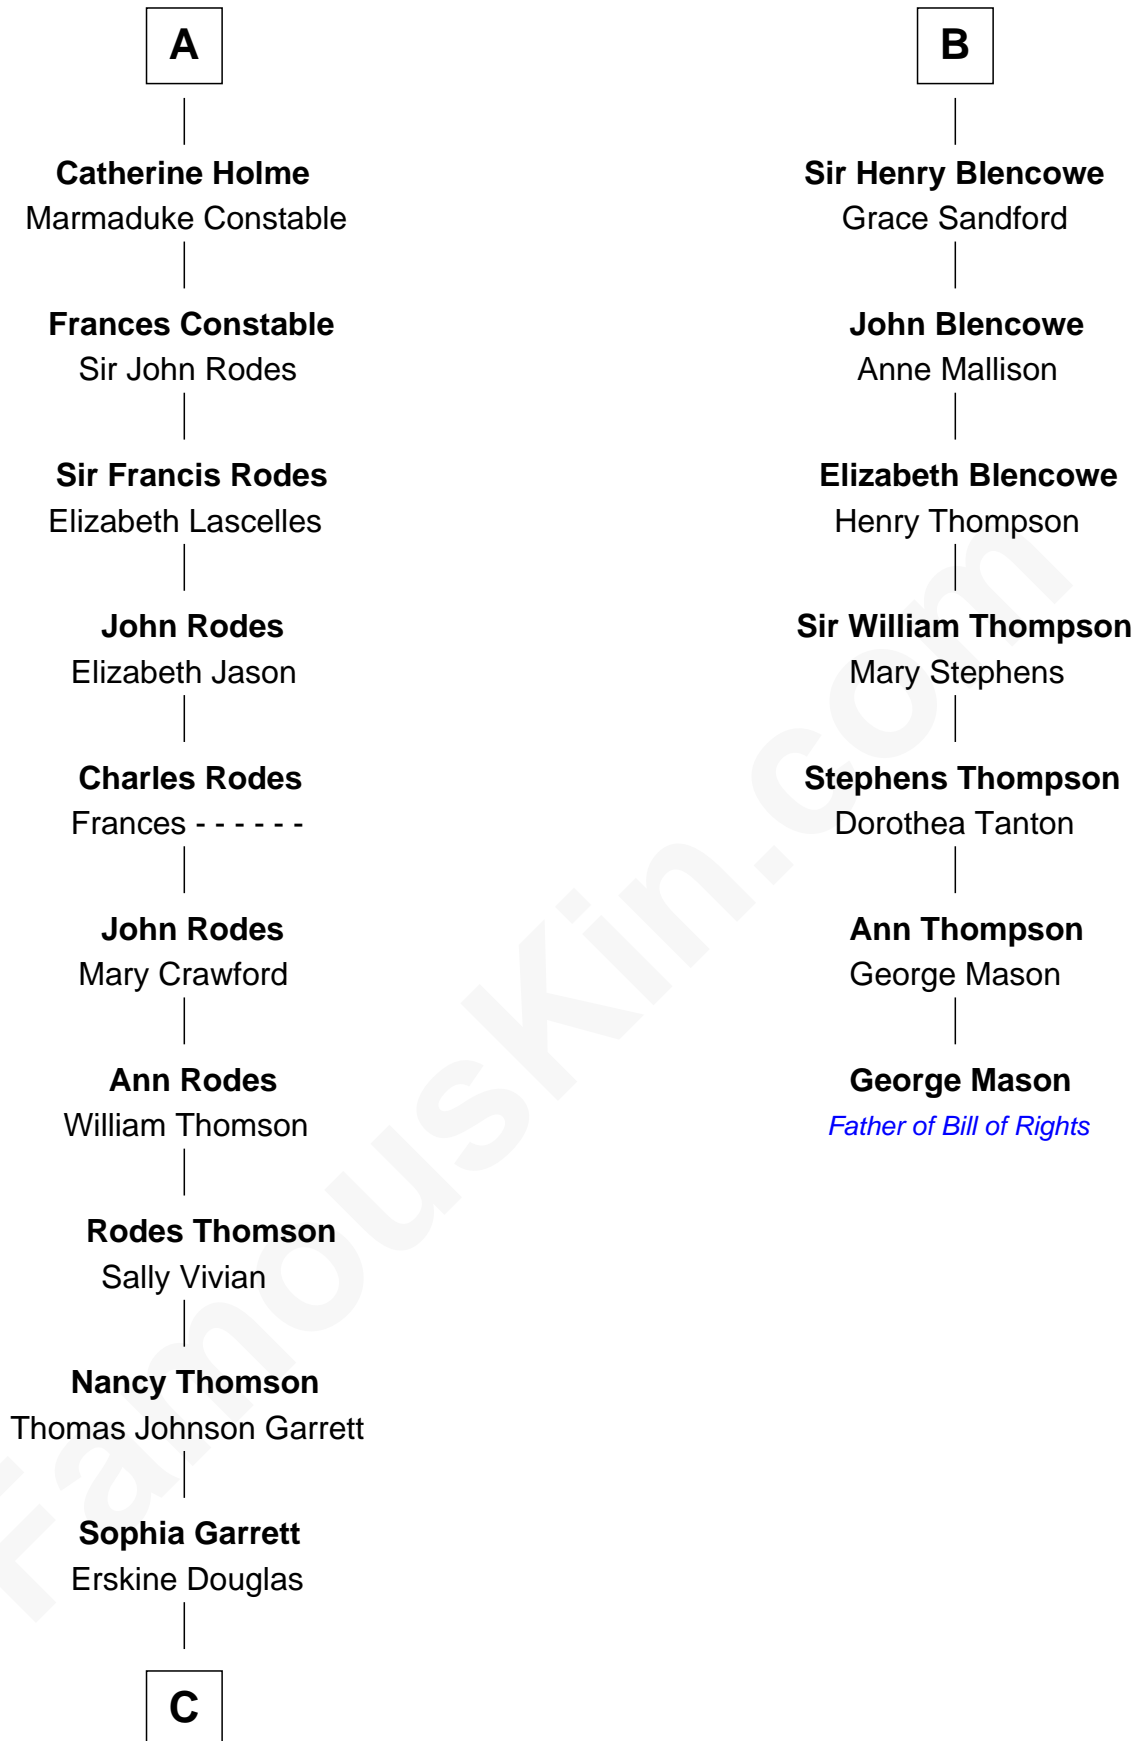

FamousKin.com
Relationship Chart of
Melvyn Douglas
Movie Actor

13th cousin 6 times removed of
George Mason
Father of the U.S. Bill of Rights

C

Emma Jane Douglas
Col. George Taliaferro Shackelford

Lena Priscilla Shackelford
Edouard Gregory Hesselberg