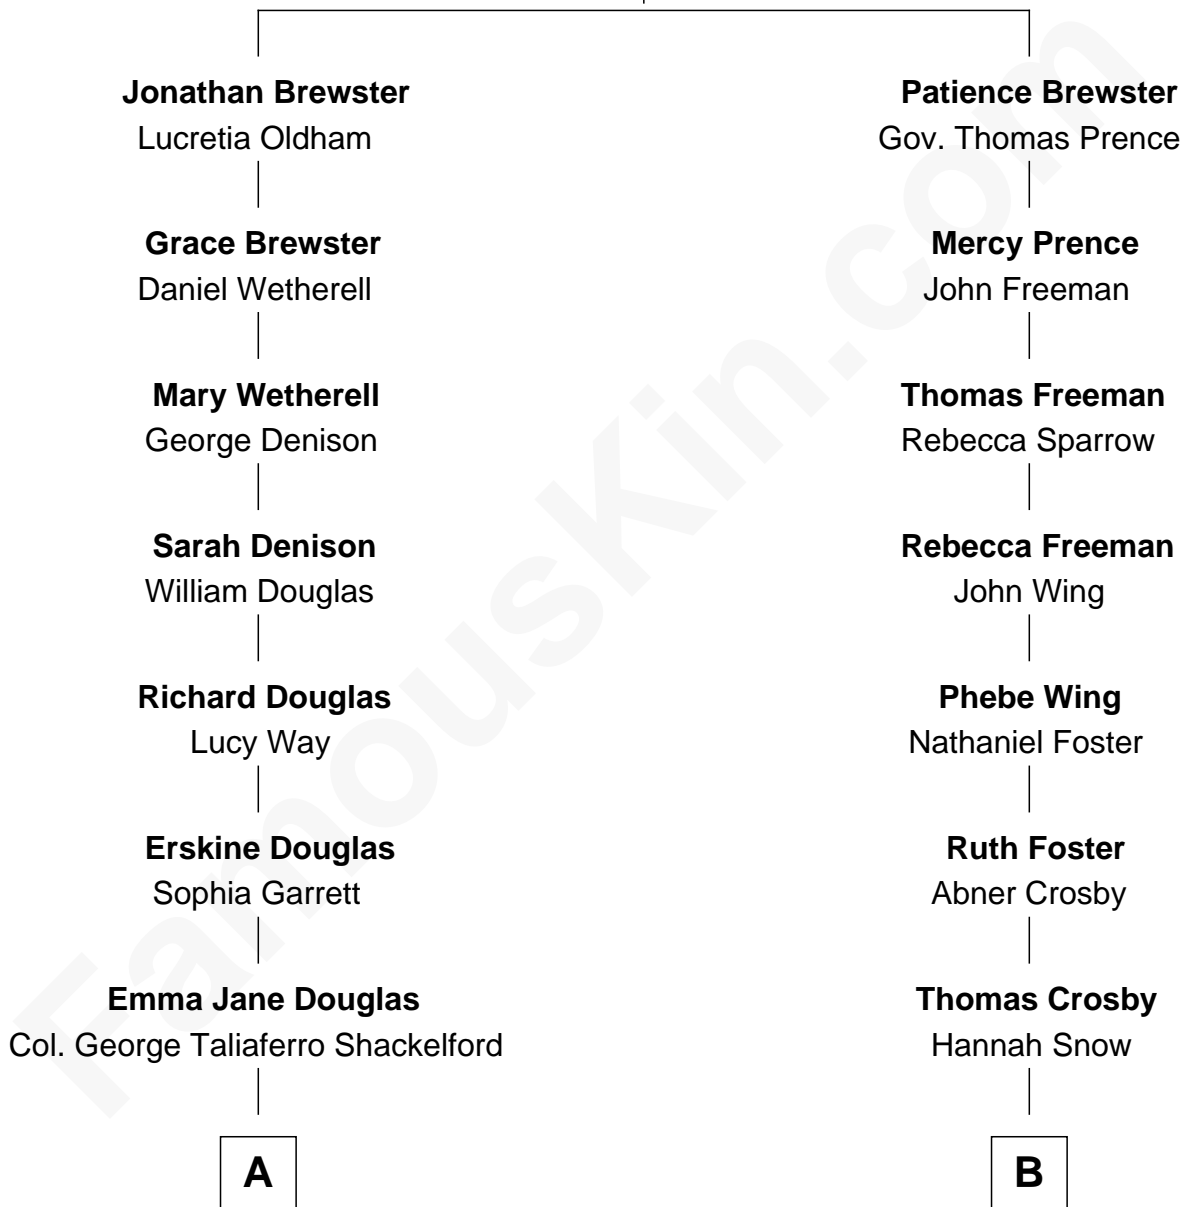

FamousKin.com Relationship Chart of

Melvyn Douglas

Movie Actor

8th cousin 3 times removed of

Norman Rockwell

American Artist

William Brewster

Mary - - - - -

A

Lena Priscilla Shackelford
Edouard Gregory Hesselberg

Melvyn Douglas
Movie Actor

B

Esther Crosby
Peter Waring

Jarvis Augustus Waring
Nancy Odell Boyce

Phebe Boyce Waring
John William Rockwell

Jarvis Waring Rockwell
Anne Mary Hill

Norman Rockwell
American Artist

FamousKin.com