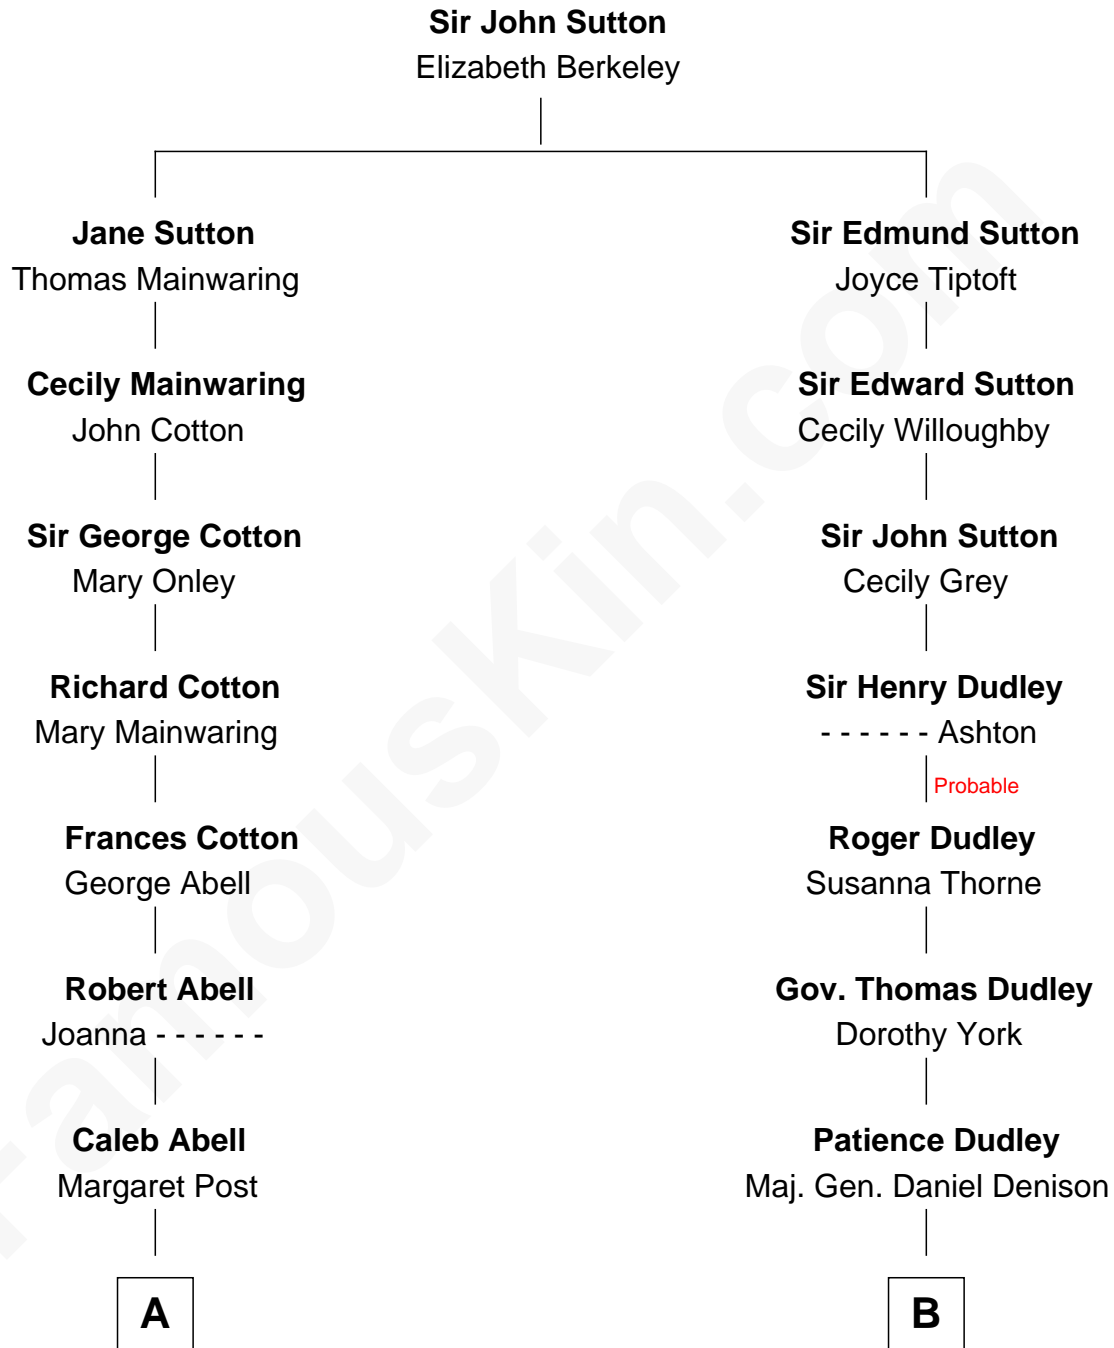

FamousKin.com Relationship Chart of

Melvyn Douglas

Movie Actor

11th cousin 2 times removed of

Nicholas Gilman

Signer of the U.S. Constitution

A

Mary Abell
Richard Douglas

William Douglas
Sarah Denison

Richard Douglas
Lucy Way

Erskine Douglas
Sophia Garrett

Emma Jane Douglas
Col. George Taliaferro Shackelford

Lena Priscilla Shackelford
Edouard Gregory Hesselberg

Melvyn Douglas
Movie Actor