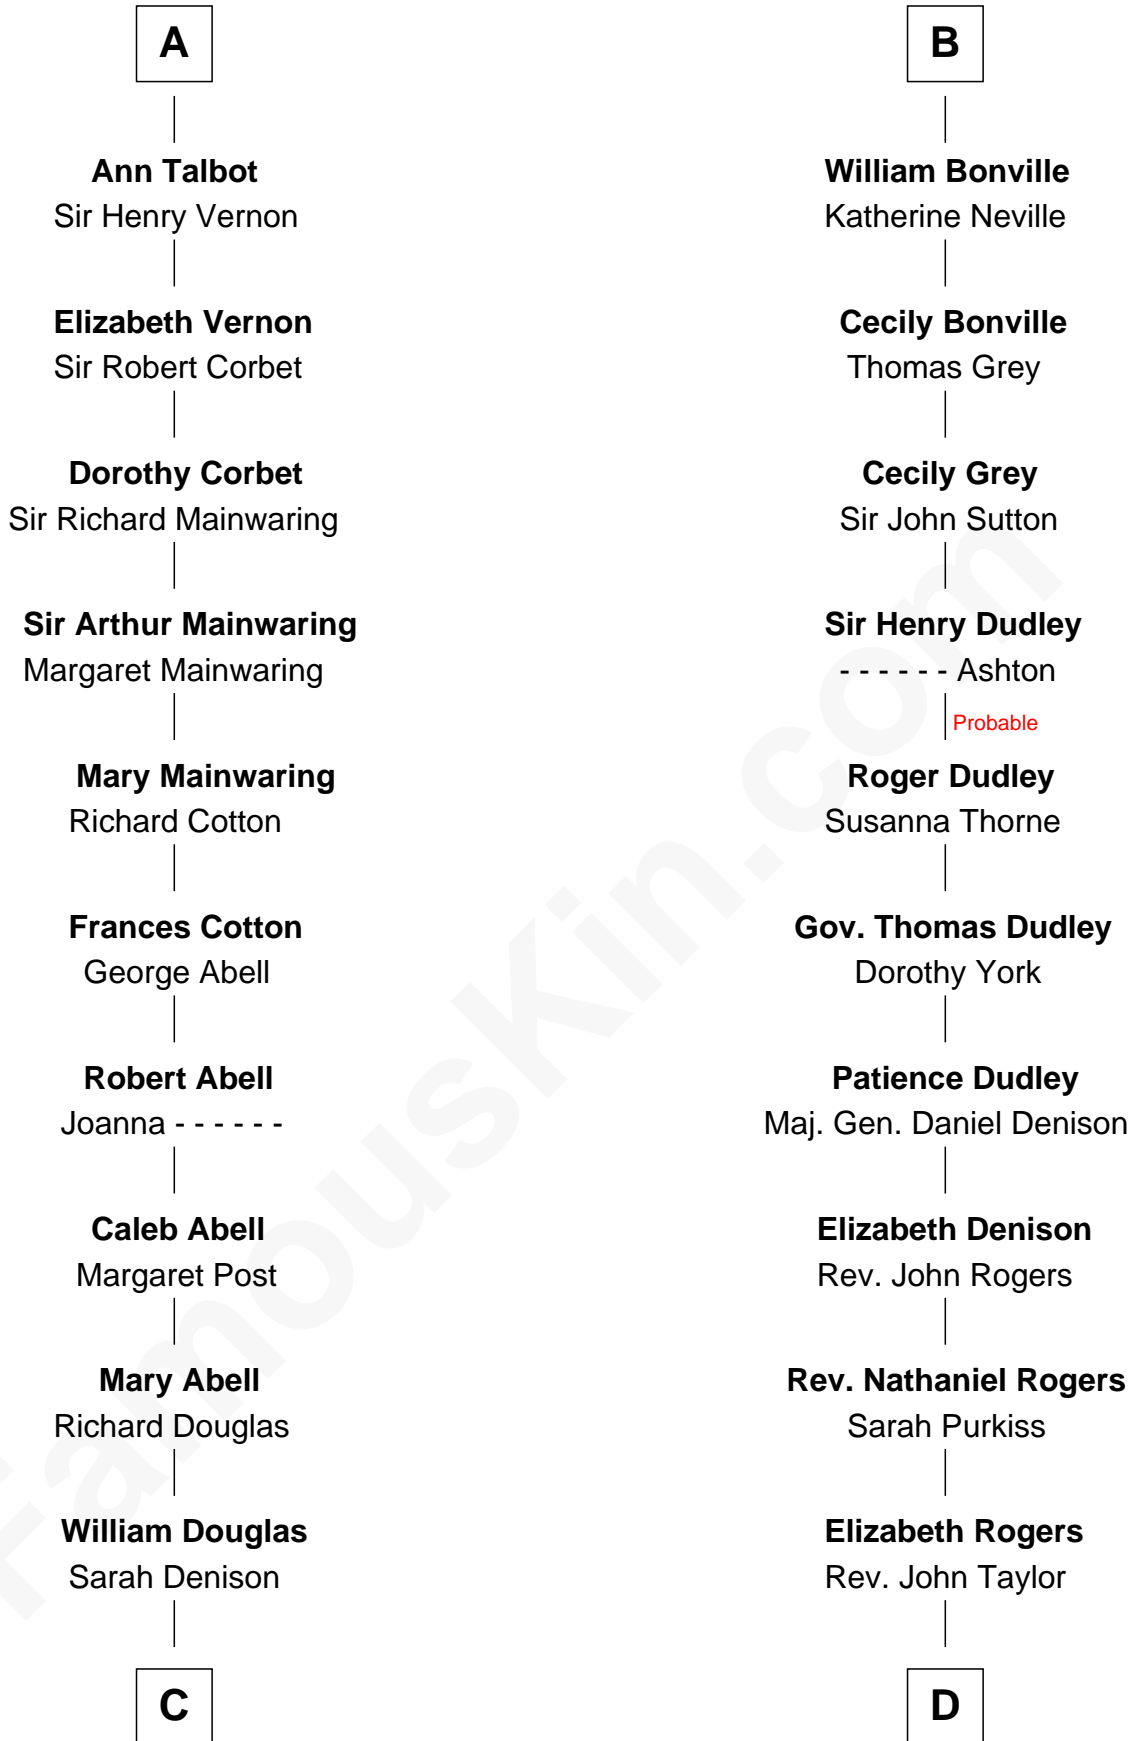

FamousKin.com Relationship Chart of

Melvyn Douglas

Movie Actor

18th cousin 3 times removed of

Nicholas Gilman

Signer of the U.S. Constitution

Sir Humphrey de Bohun

Maud of Eu

C

Richard Douglas

Lucy Way

Erskine Douglas

Sophia Garrett

Emma Jane Douglas

Col. George Taliaferro Shackelford

Lena Priscilla Shackelford

Edouard Gregory Hesselberg

Melvyn Douglas

Movie Actor

D

Ann Taylor

Nicholas Gilman

Nicholas Gilman

Signer of the U.S. Constitution