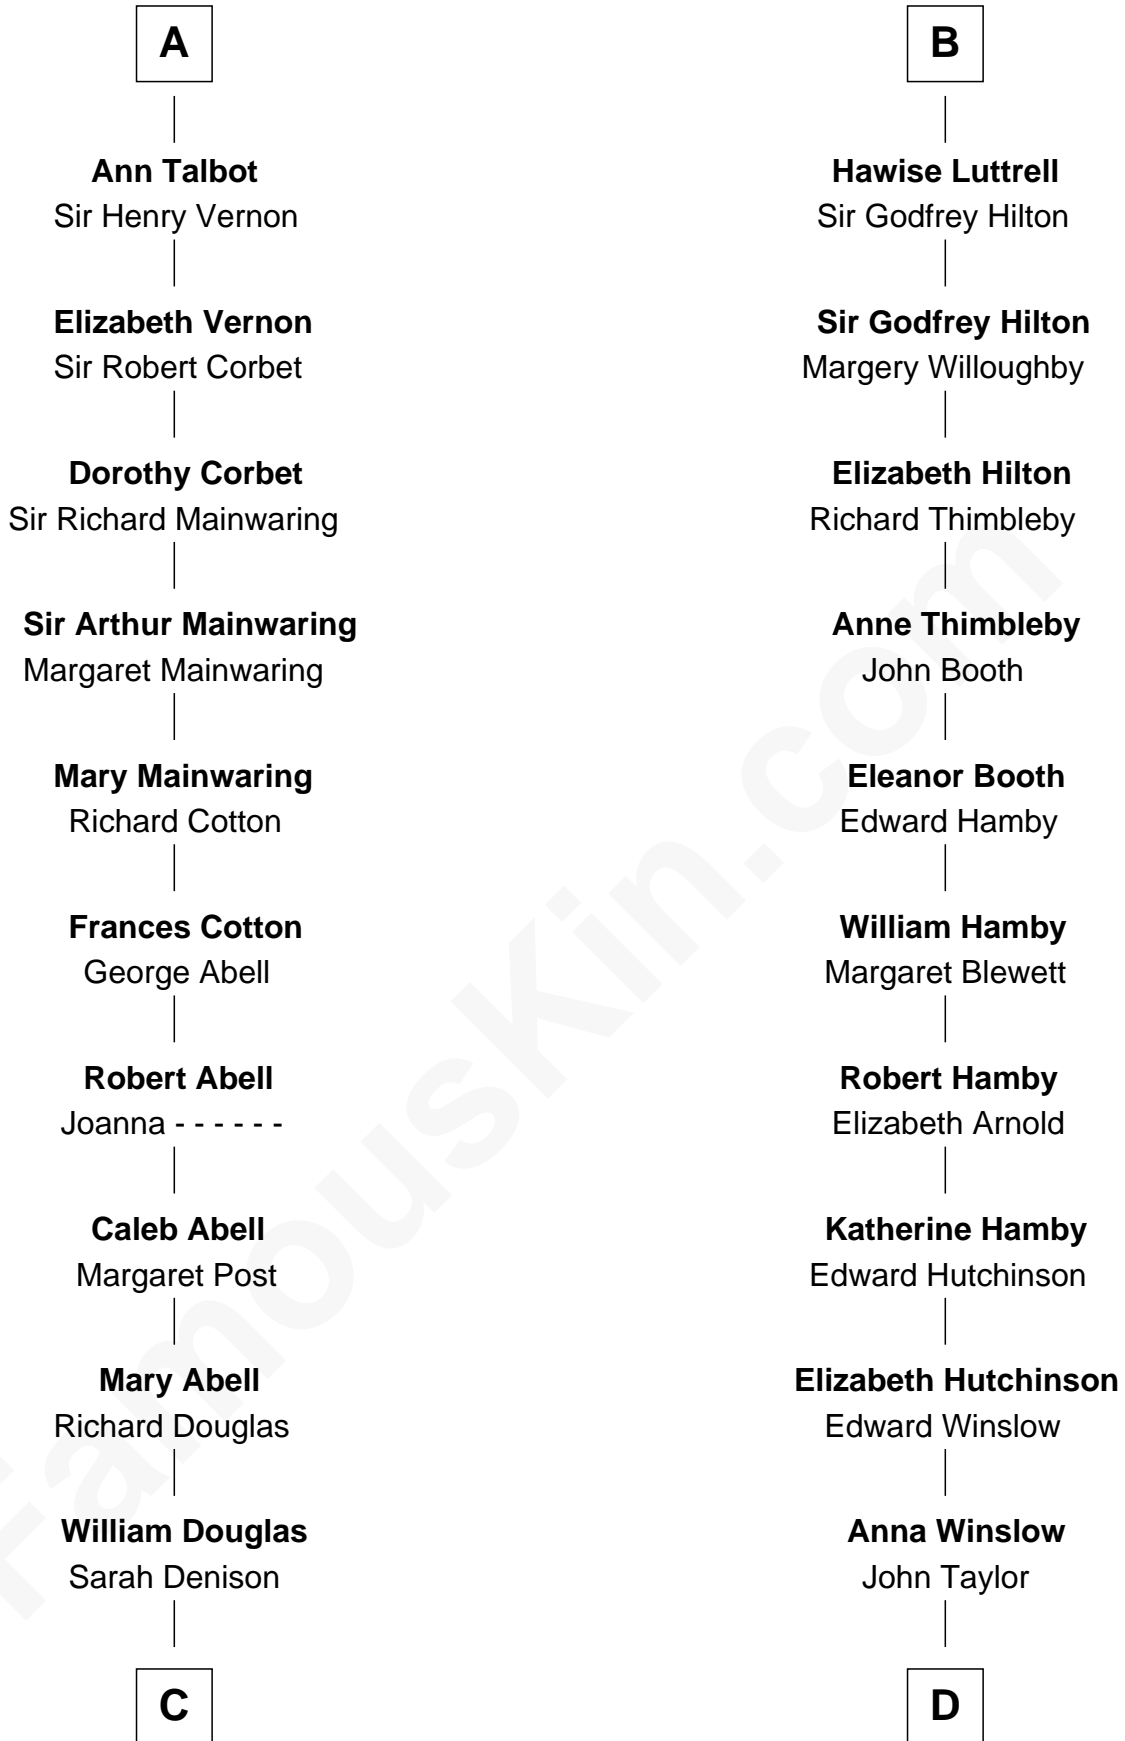

# FamousKin.com Relationship Chart of

**Melvyn Douglas**

*Movie Actor*

19th cousin 2 times removed of

**Nicholas Gilman**

*Signer of the U.S. Constitution*

**C**

**Richard Douglas**

Lucy Way

**Erskine Douglas**

Sophia Garrett

**Emma Jane Douglas**

Col. George Taliaferro Shackelford

**Lena Priscilla Shackelford**

Edouard Gregory Hesselberg

**Melvyn Douglas**