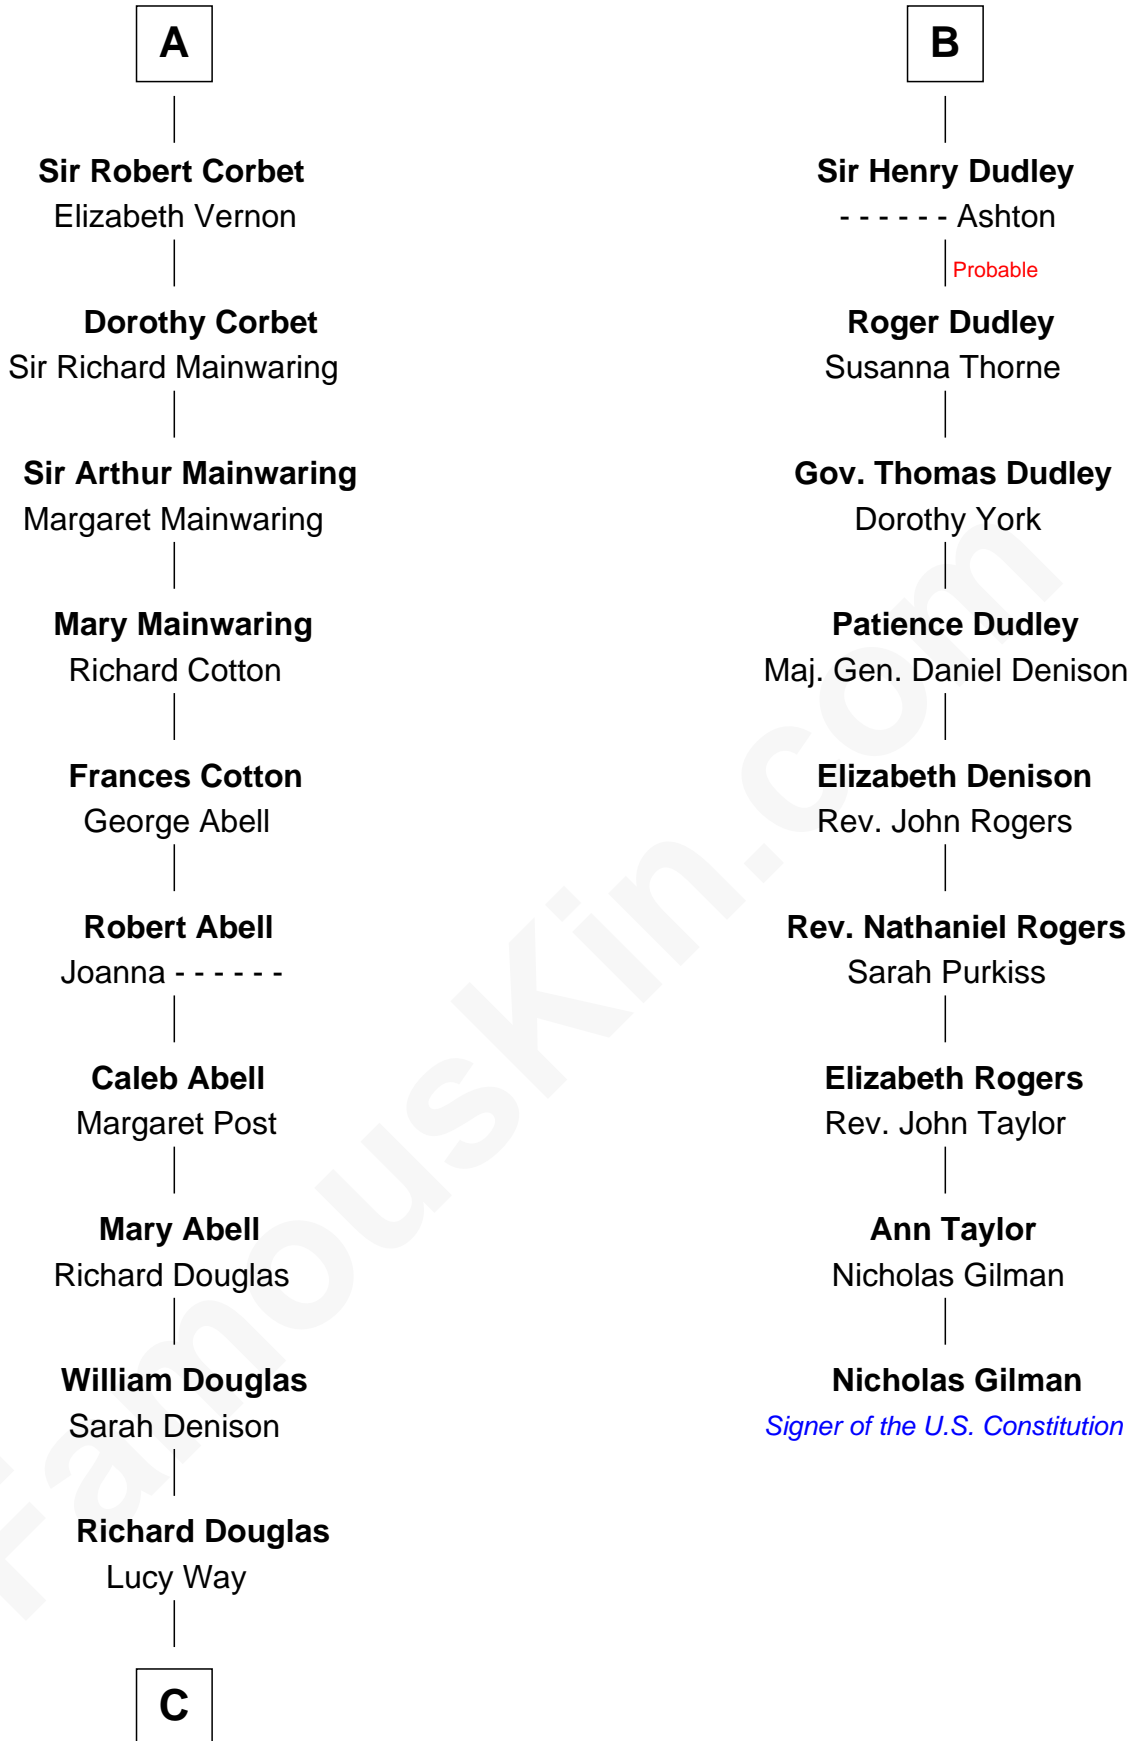

FamousKin.com Relationship Chart of

Melvyn Douglas

Movie Actor

15th cousin 5 times removed of

Nicholas Gilman

Signer of the U.S. Constitution

C

—
Erskine Douglas

Sophia Garrett

—
Emma Jane Douglas

Col. George Taliaferro Shackelford

—
Lena Priscilla Shackelford

Edouard Gregory Hesselberg

—
Melvyn Douglas

Movie Actor

FamousKin.com