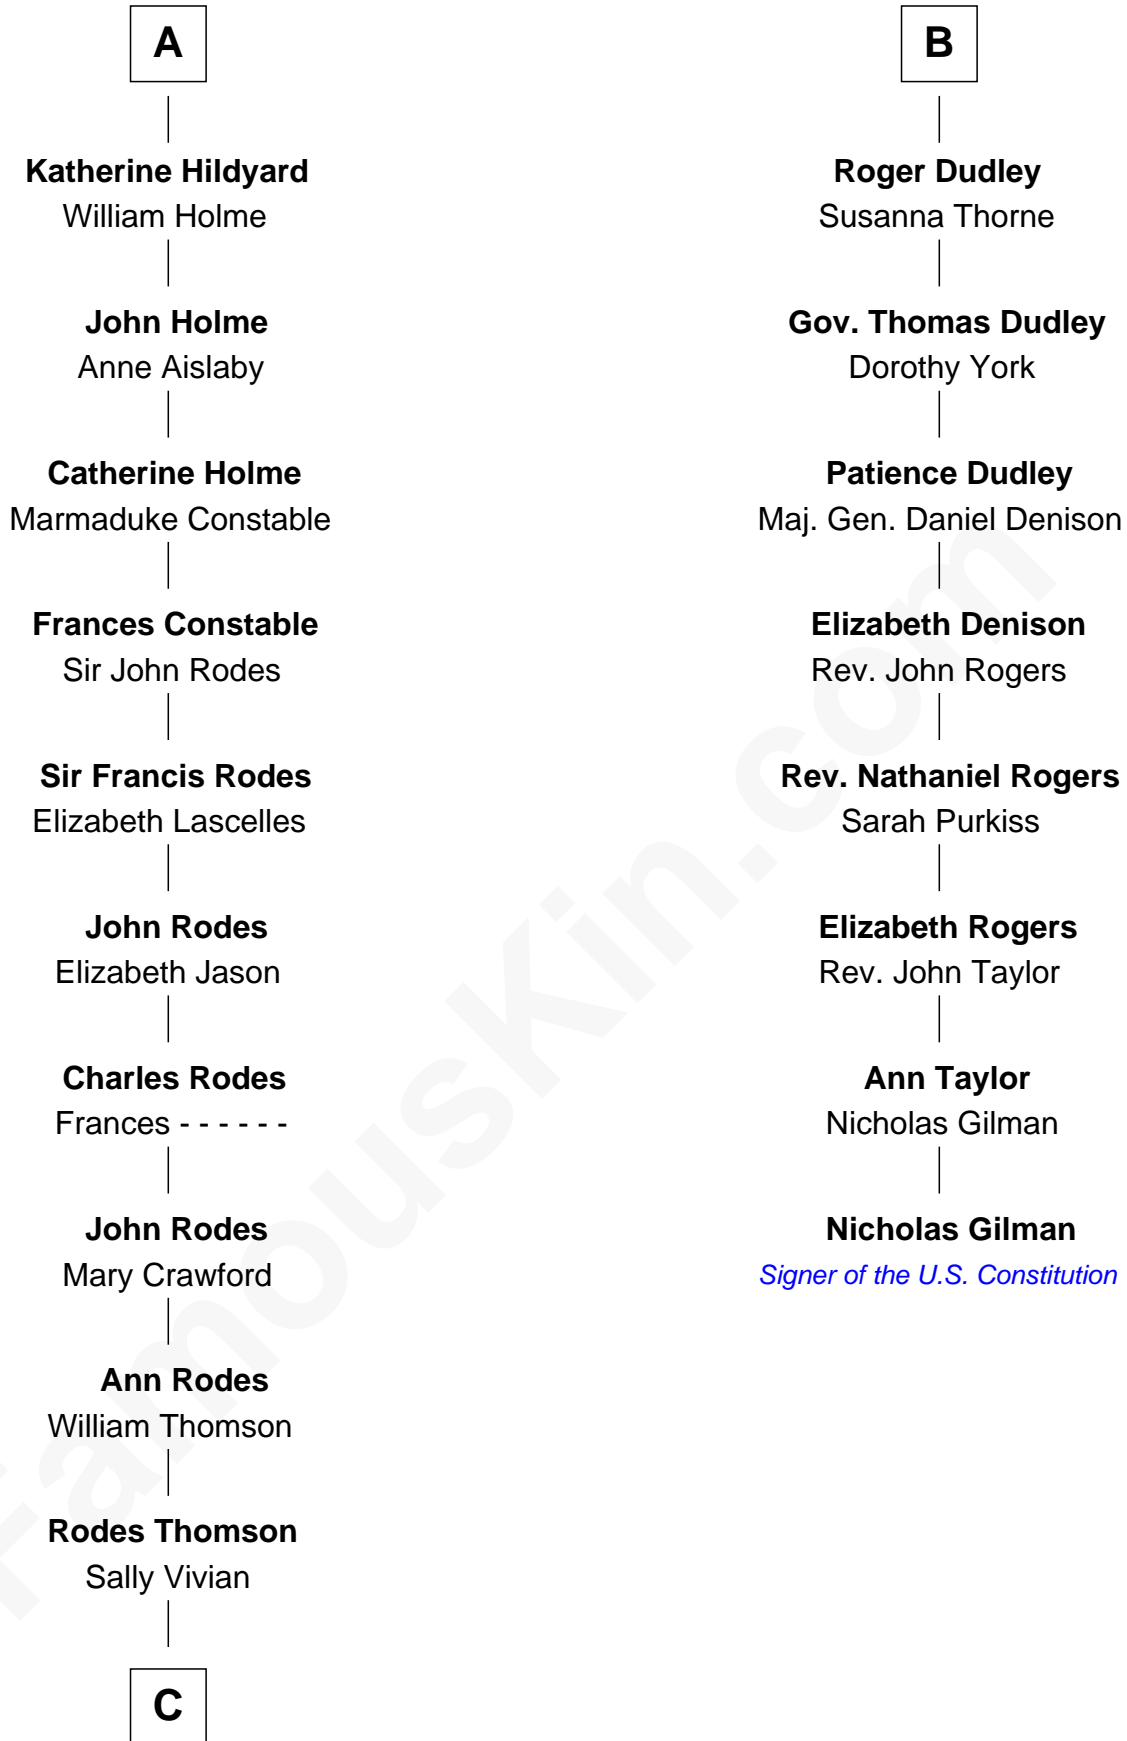

FamousKin.com Relationship Chart of

Melvyn Douglas

Movie Actor

14th cousin 7 times removed of

Nicholas Gilman

Signer of the U.S. Constitution

Edward III, King of England

Philippa of Hainault

C

Nancy Thomson
Thomas Johnson Garrett

Sophia Garrett
Erskine Douglas

Emma Jane Douglas
Col. George Taliaferro Shackelford

Lena Priscilla Shackelford
Edouard Gregory Hesselberg

Melvyn Douglas
Movie Actor

FamousKin.com