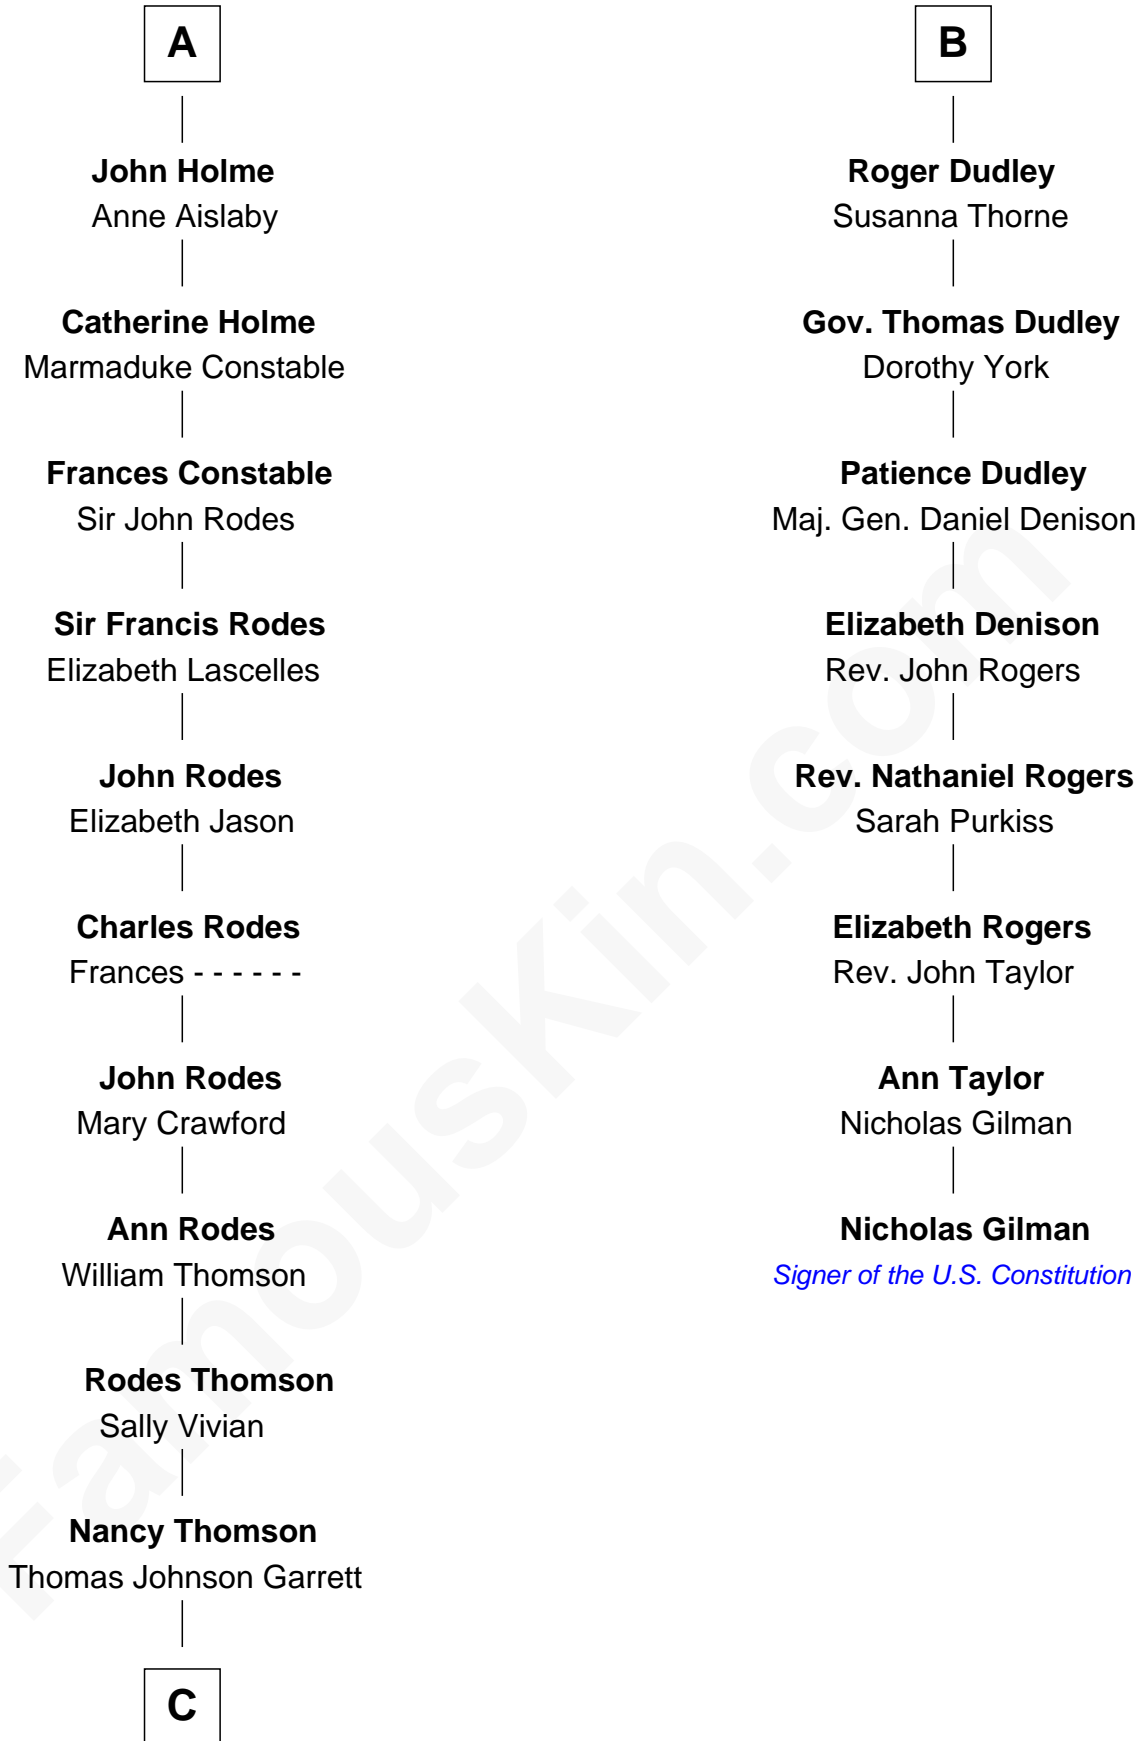

FamousKin.com Relationship Chart of

Melvyn Douglas

Movie Actor

14th cousin 6 times removed of

Nicholas Gilman

Signer of the U.S. Constitution

Sir Ralph de Neville

Alice de Audley

Maude de Percy

Sir Ralph Neville

Joan Beaufort

Katherine Neville

Sir Thomas Strangeways

Joan Strangeways

Sir William Willoughby

Cecily Willoughby

Sir Edward Sutton

Sir John Sutton

Cecily Grey

Sir Henry Dudley

----- Ashton

Probable

B

C

—
Sophia Garrett
Erskine Douglas

—
Emma Jane Douglas
Col. George Taliaferro Shackelford

—
Lena Priscilla Shackelford
Edouard Gregory Hesselberg

—
Melvyn Douglas
Movie Actor

FamousKin.com