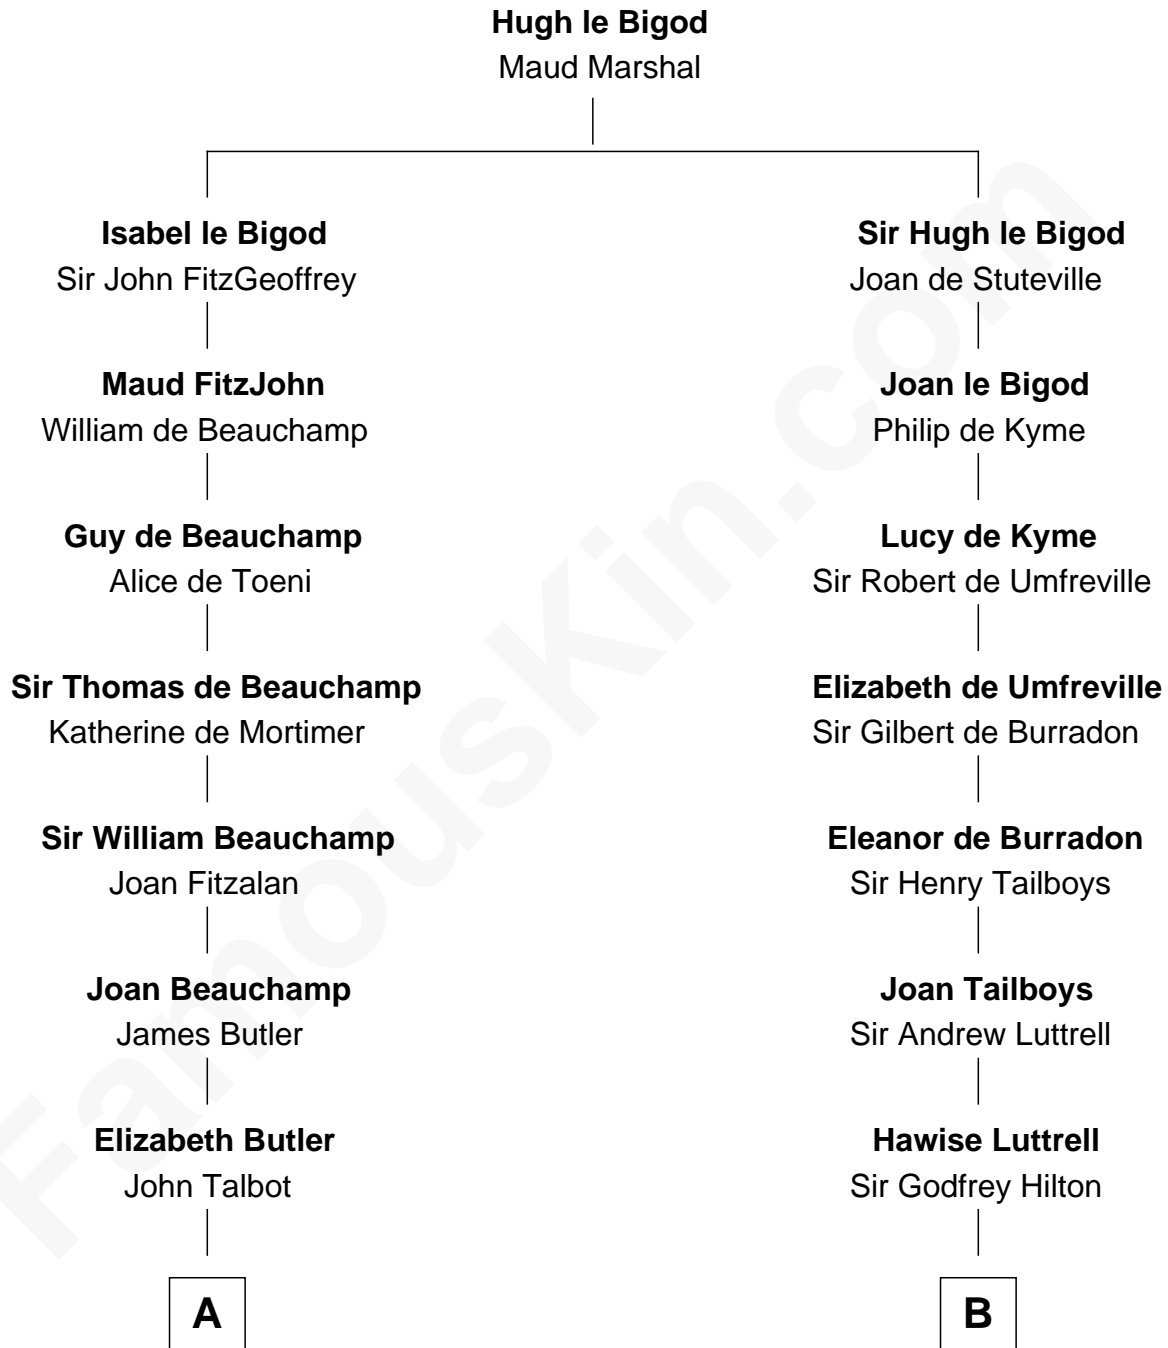

FamousKin.com Relationship Chart of

Melvyn Douglas

Movie Actor

18th cousin 3 times removed of

Nicholas Gilman

Signer of the U.S. Constitution

C

Richard Douglas

Lucy Way

Erskine Douglas

Sophia Garrett

Emma Jane Douglas

Col. George Taliaferro Shackelford

Lena Priscilla Shackelford

Edouard Gregory Hesselberg

Melvyn Douglas