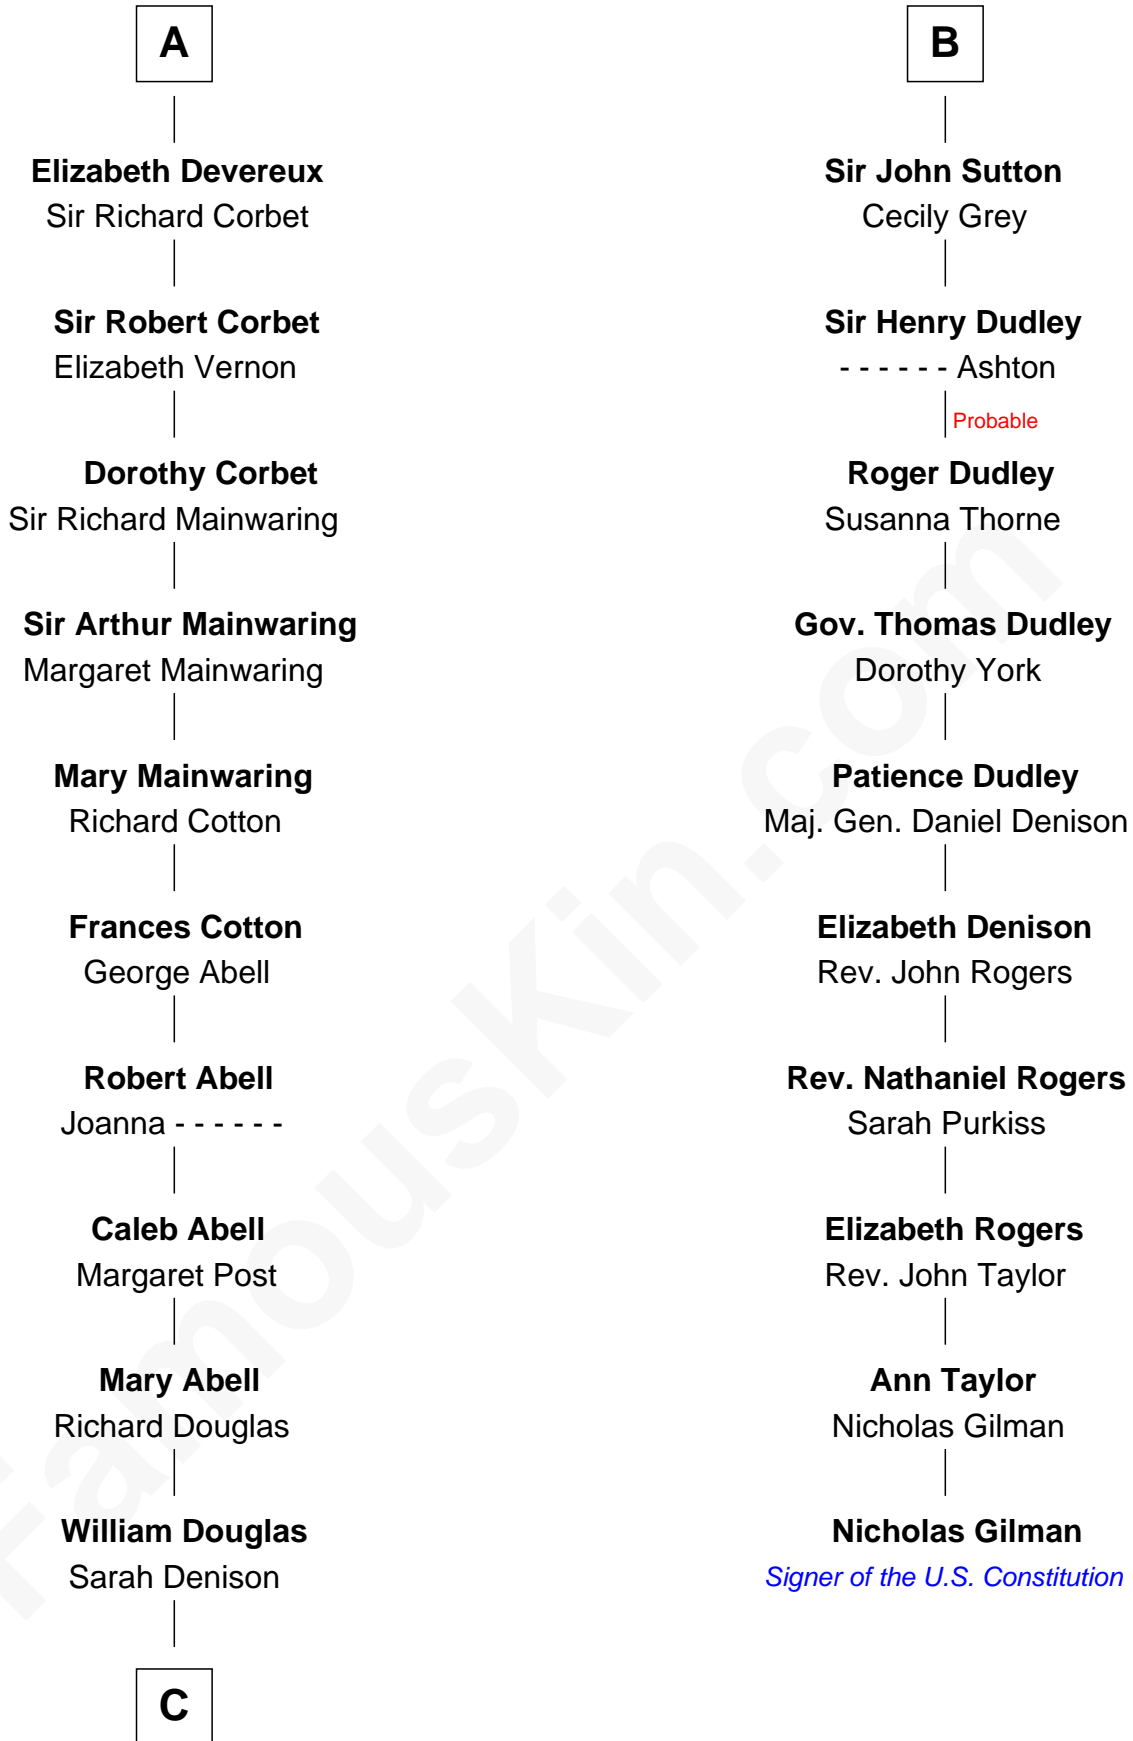

FamousKin.com Relationship Chart of

Melvyn Douglas

Movie Actor

16th cousin 5 times removed of

Nicholas Gilman

Signer of the U.S. Constitution

Sir Edmund Mortimer

Margaret de Fiennes

C

Richard Douglas

Lucy Way

Erskine Douglas

Sophia Garrett

Emma Jane Douglas

Col. George Taliaferro Shackelford

Lena Priscilla Shackelford