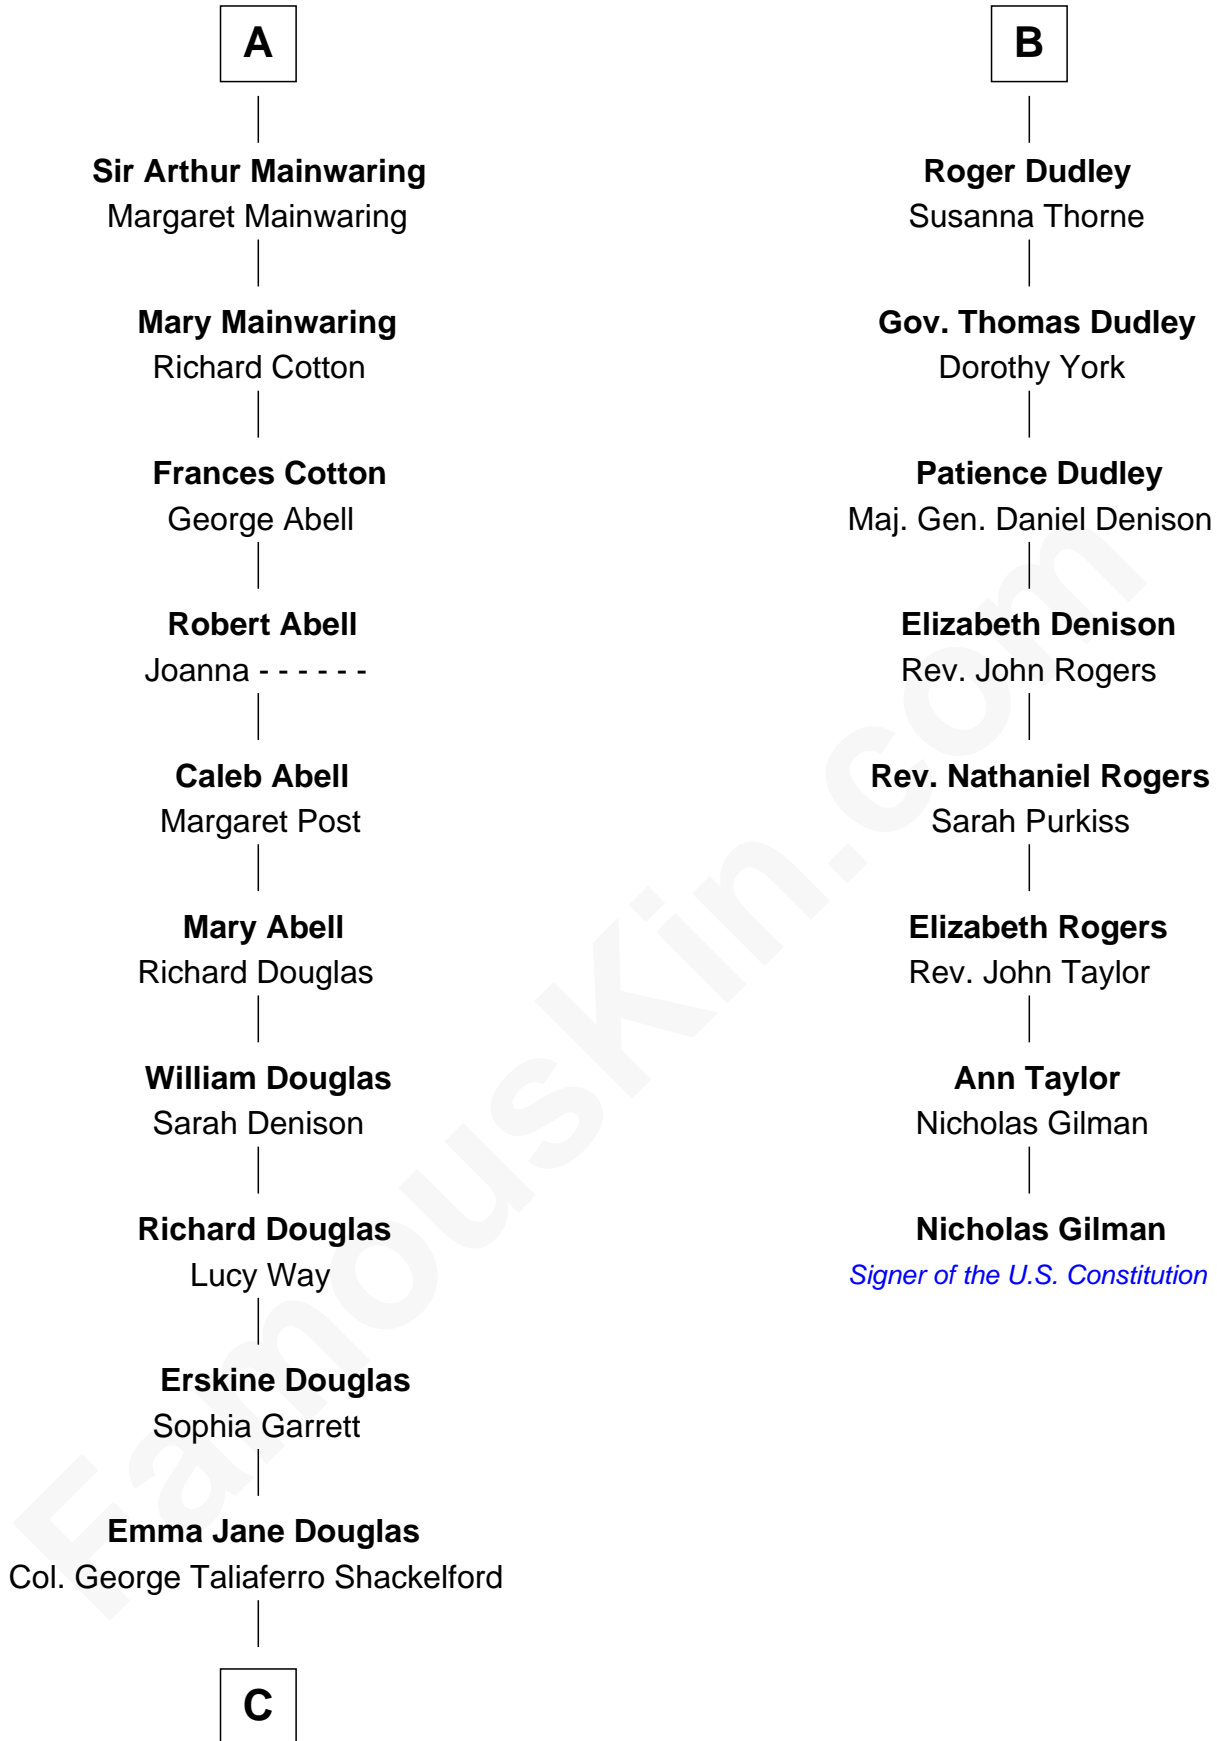

# FamousKin.com Relationship Chart of

**Melvyn Douglas**

*Movie Actor*

14th cousin 4 times removed of

**Nicholas Gilman**

*Signer of the U.S. Constitution*

**C**

**Lena Priscilla Shackelford**  
Edouard Gregory Hesselberg

**Melvyn Douglas**  
*Movie Actor*

FamousKin.com