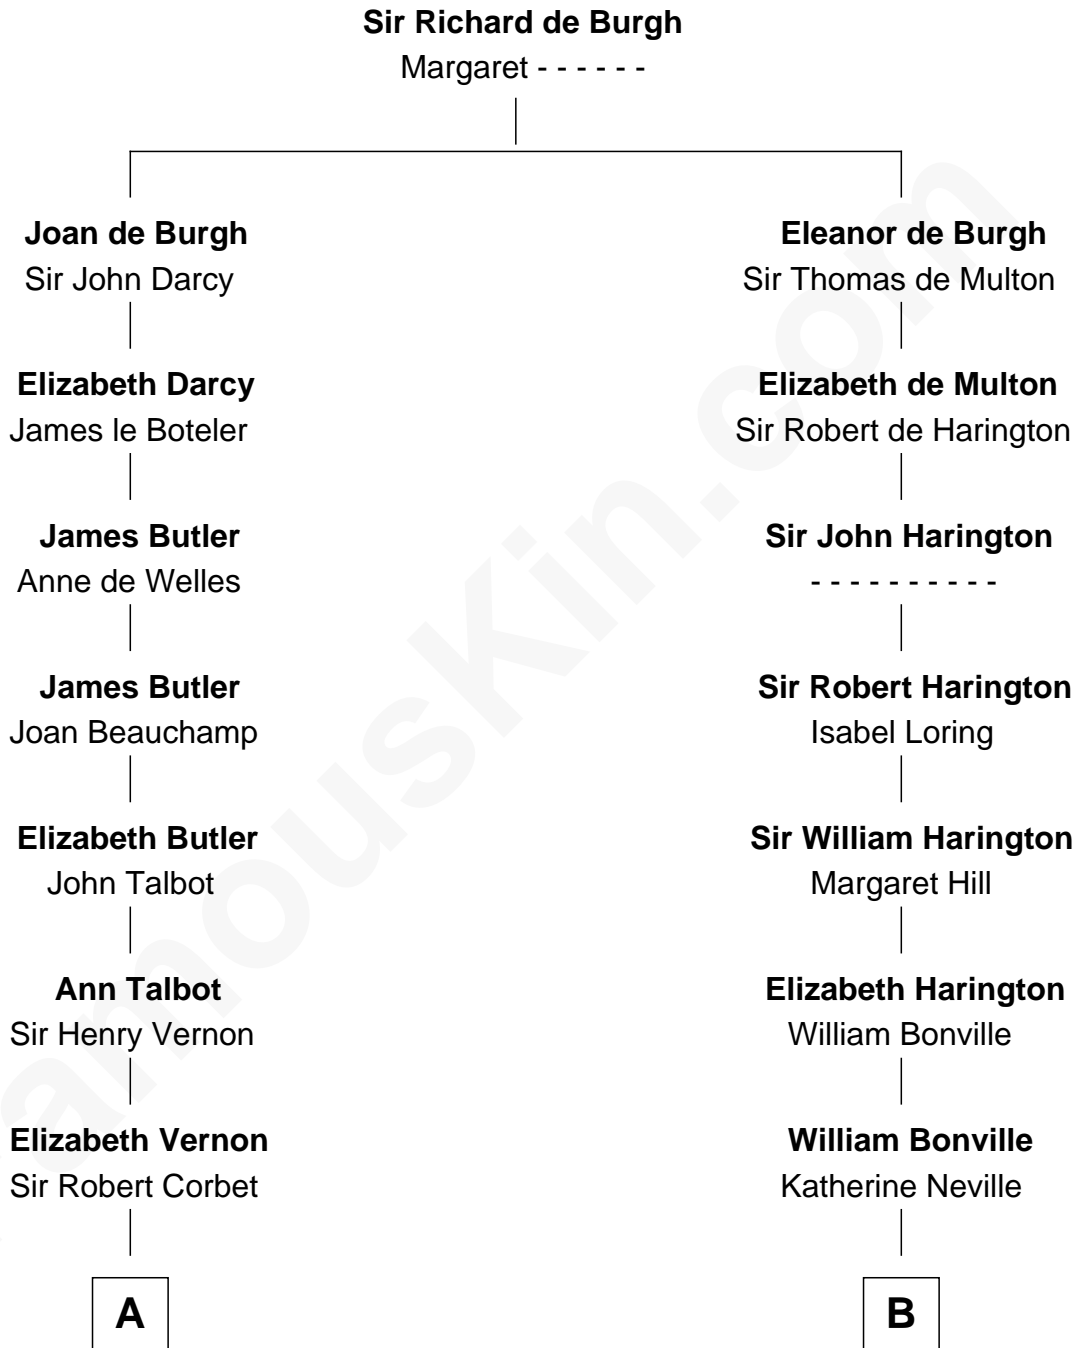

**FamousKin.com**  
**Relationship Chart of**  
**Melvyn Douglas**  
*Movie Actor*

17th cousin 2 times removed of  
**Nicholas Gilman**  
*Signer of the U.S. Constitution*

**C**

—  
**Emma Jane Douglas**  
Col. George Taliaferro Shackelford

—  
**Lena Priscilla Shackelford**  
Edouard Gregory Hesselberg

—  
**Melvyn Douglas**  
*Movie Actor*

FamousKin.com