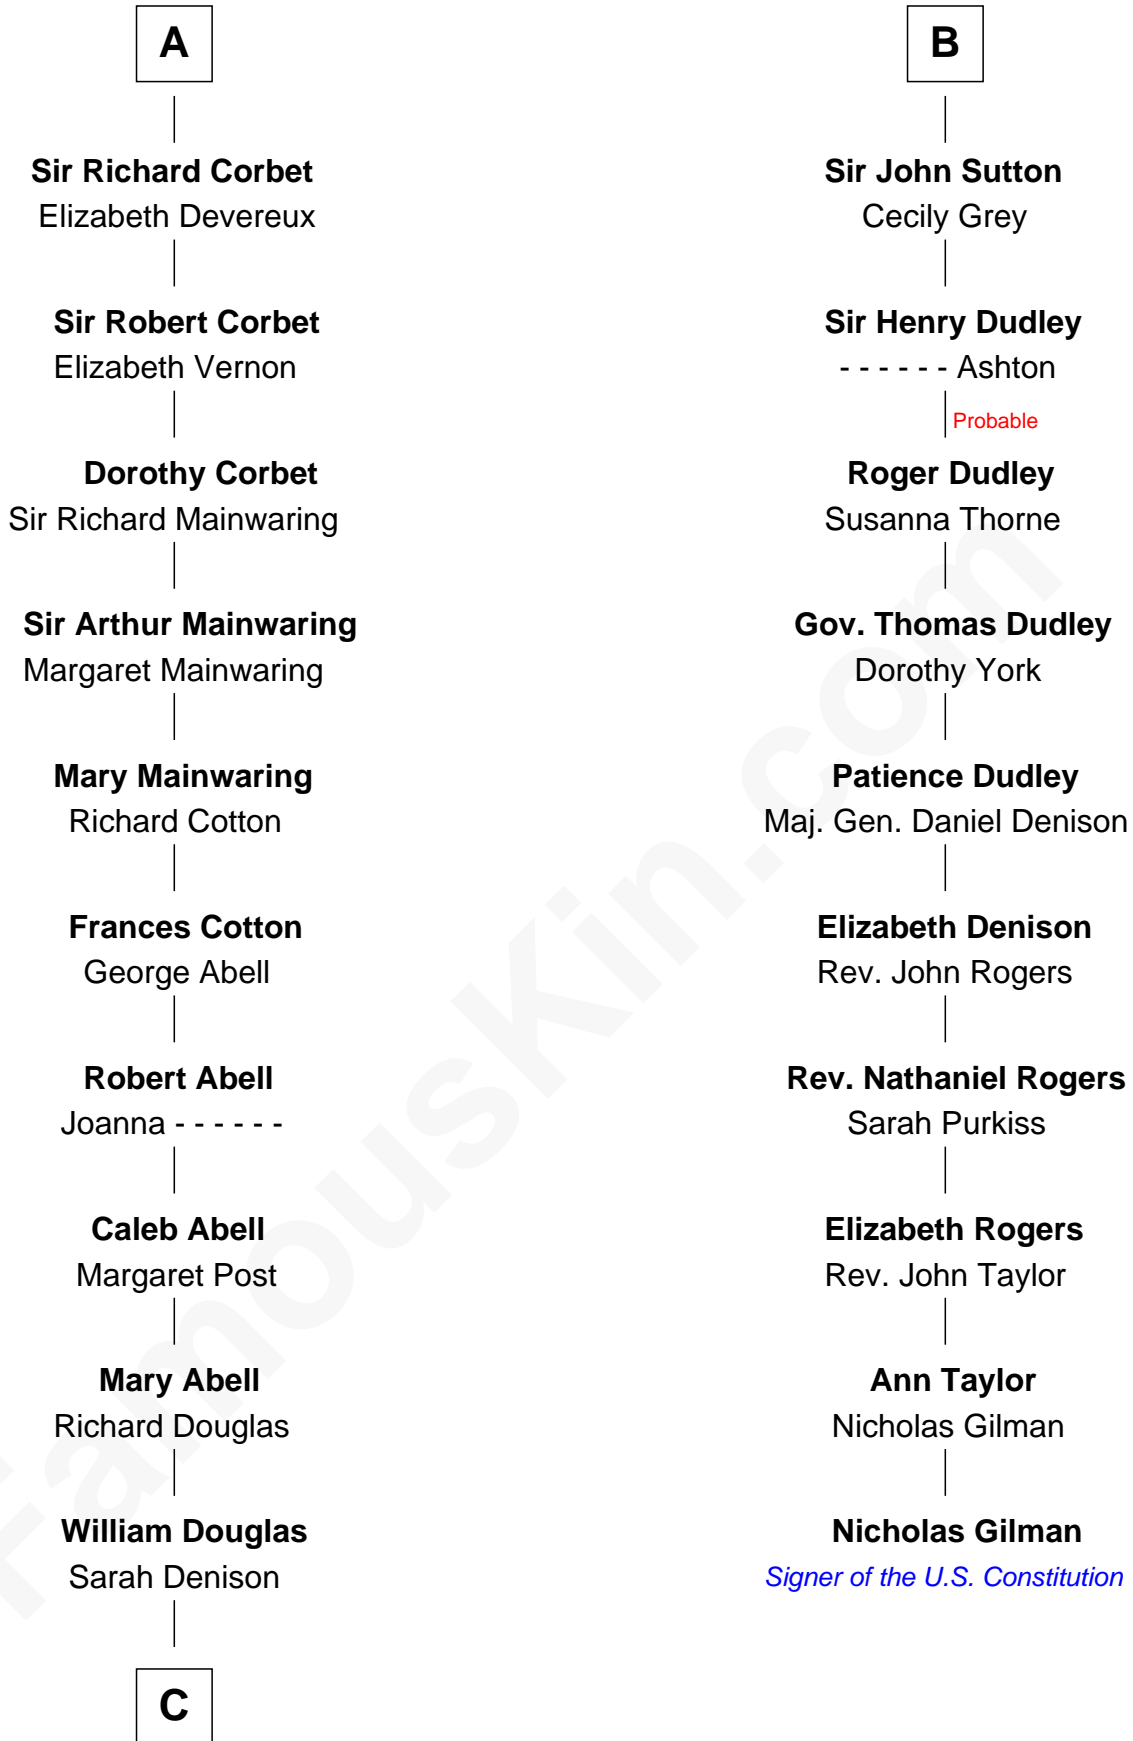

FamousKin.com Relationship Chart of

Melvyn Douglas

Movie Actor

16th cousin 5 times removed of

Nicholas Gilman

Signer of the U.S. Constitution

C

Richard Douglas

Lucy Way

Erskine Douglas

Sophia Garrett

Emma Jane Douglas

Col. George Taliaferro Shackelford

Lena Priscilla Shackelford

Edouard Gregory Hesselberg

Melvyn Douglas