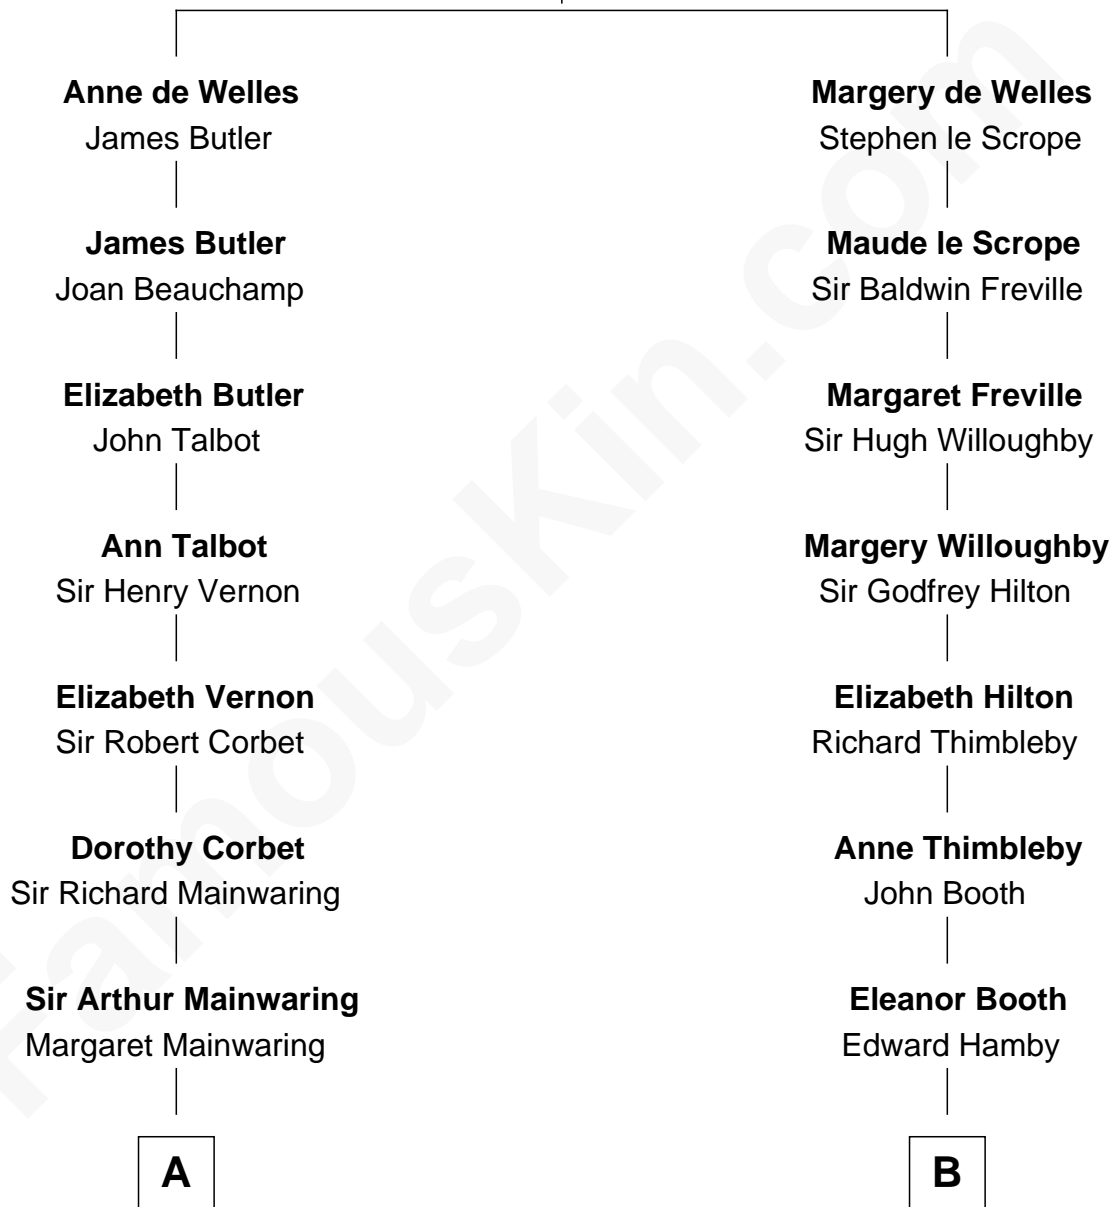

FamousKin.com

Relationship Chart of

Melvyn Douglas

Movie Actor

14th cousin 3 times removed of

Nicholas Gilman

Signer of the U.S. Constitution

John de Welles

Maud de Roos

A

Mary Mainwaring

Richard Cotton

Frances Cotton

George Abell

Robert Abell

Joanna - - - - -

Caleb Abell

Margaret Post

Mary Abell

Richard Douglas

William Douglas

Sarah Denison

Richard Douglas

Lucy Way