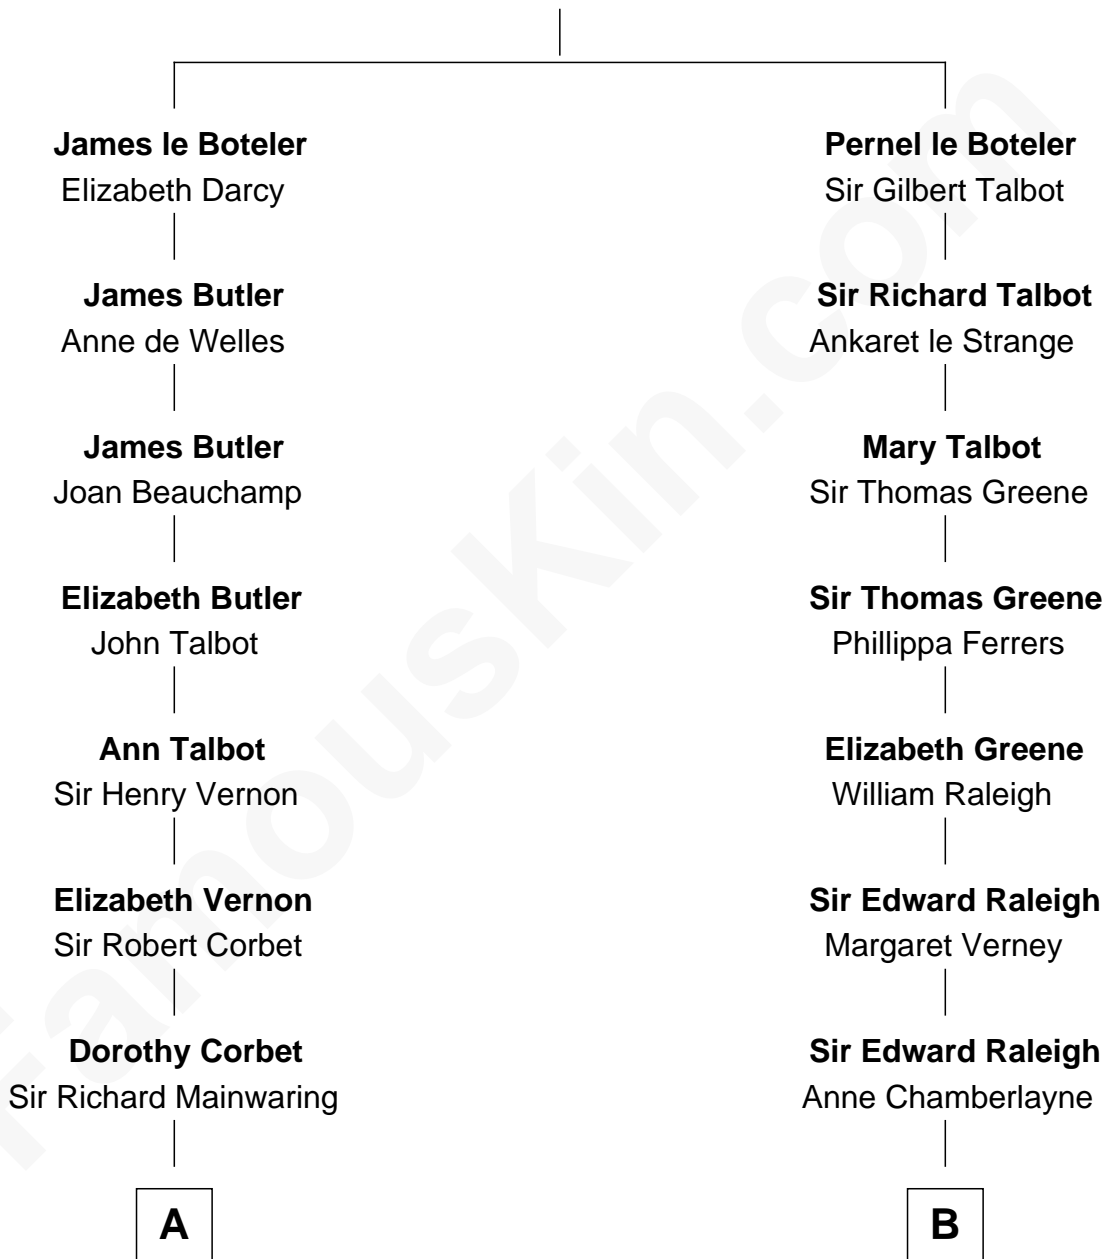

# FamousKin.com Relationship Chart of

**Melvyn Douglas**  
*Movie Actor*

16th cousin 2 times removed of

**Nicholas Gilman**  
*Signer of the U.S. Constitution*

**Sir James le Boteler**  
Eleanor de Bohun

**C**

**Lena Priscilla Shackelford**  
Edouard Gregory Hesselberg

**Melvyn Douglas**  
*Movie Actor*

FamousKin.com