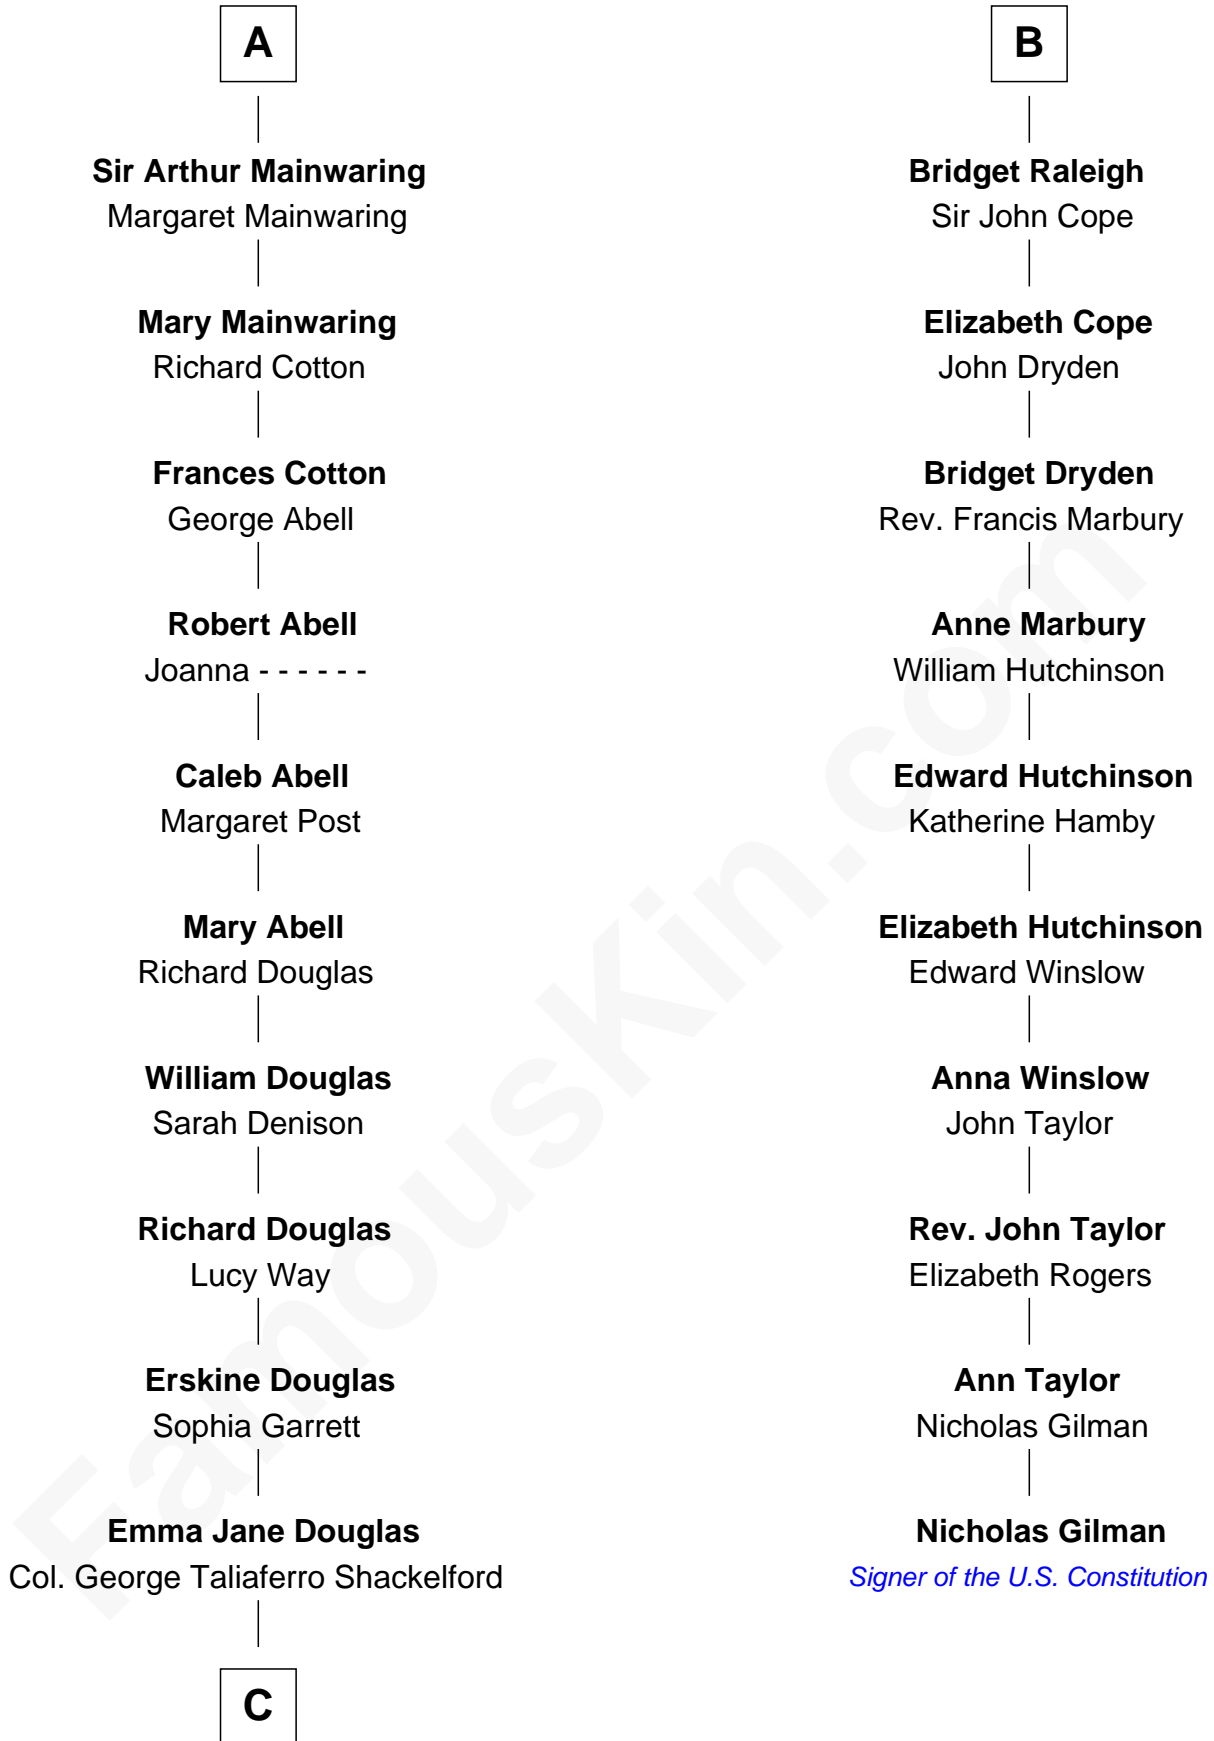

# FamousKin.com Relationship Chart of

**Melvyn Douglas**  
*Movie Actor*

16th cousin 2 times removed of

**Nicholas Gilman**  
*Signer of the U.S. Constitution*

**Sir James le Boteler**  
Eleanor de Bohun

**C**

**Lena Priscilla Shackelford**  
Edouard Gregory Hesselberg

**Melvyn Douglas**  
*Movie Actor*

FamousKin.com