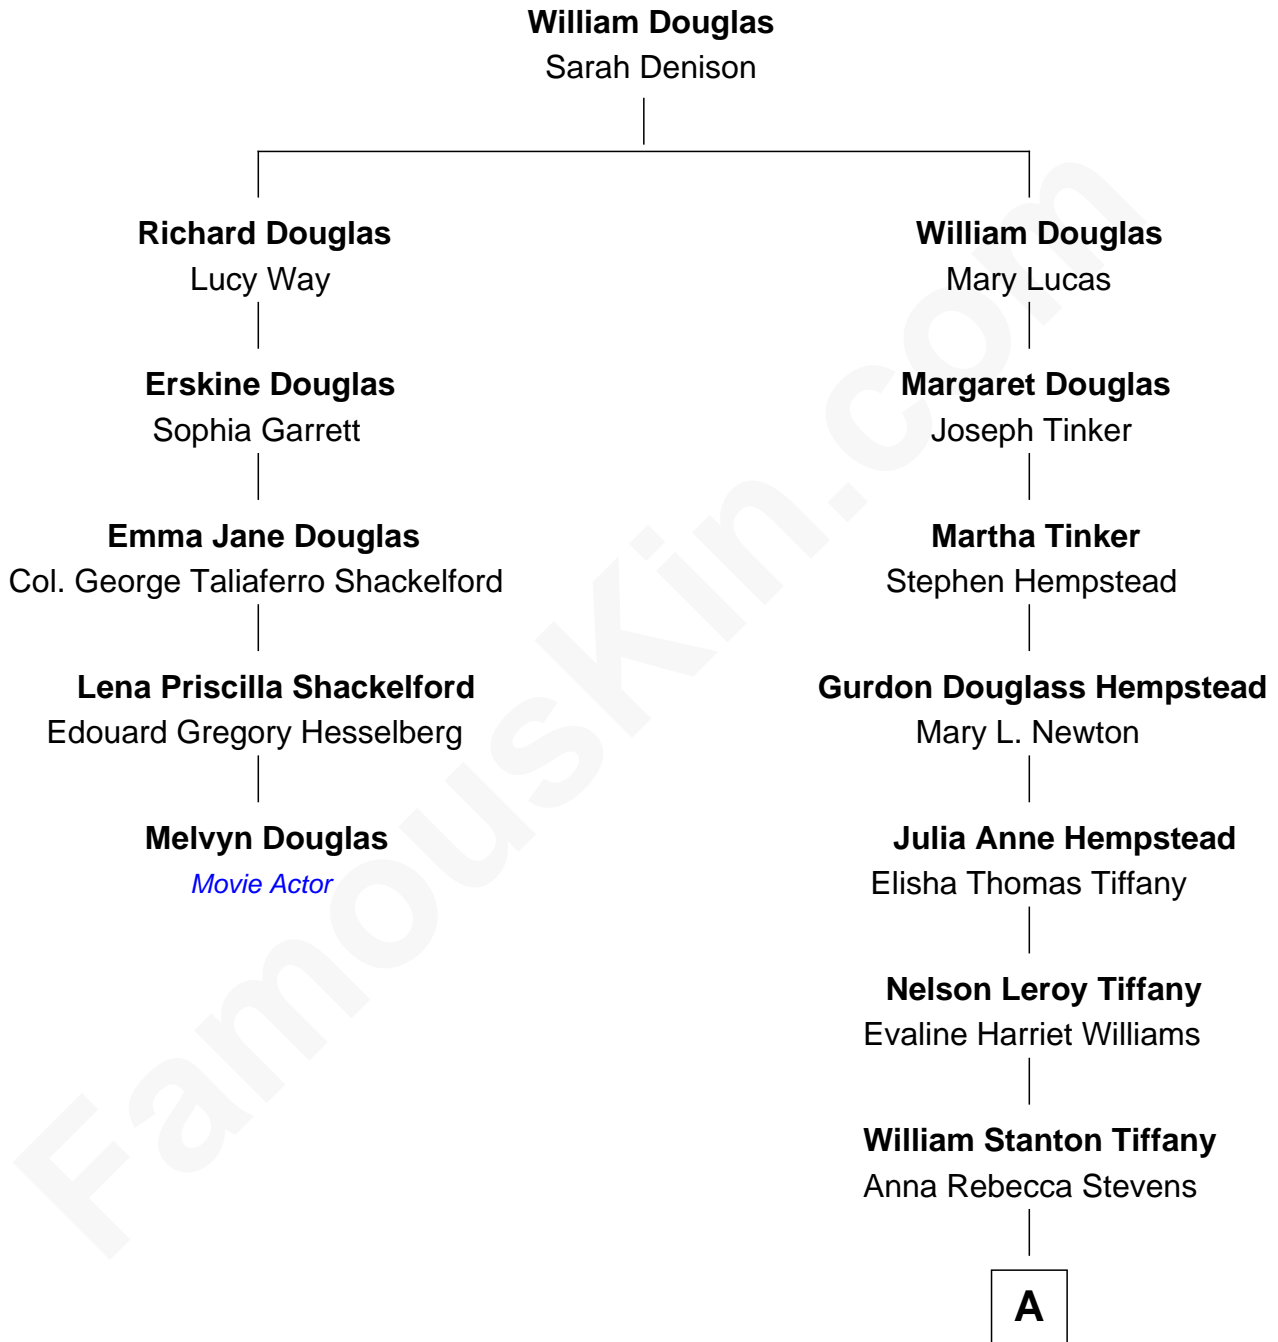

FamousKin.com Relationship Chart of

Melvyn Douglas

Movie Actor

4th cousin 4 times removed of

Richard Gere

Movie Actor

A

Doris Anna Tiffany
Homer George Gere

Richard Gere
Movie Actor

FamousKin.com