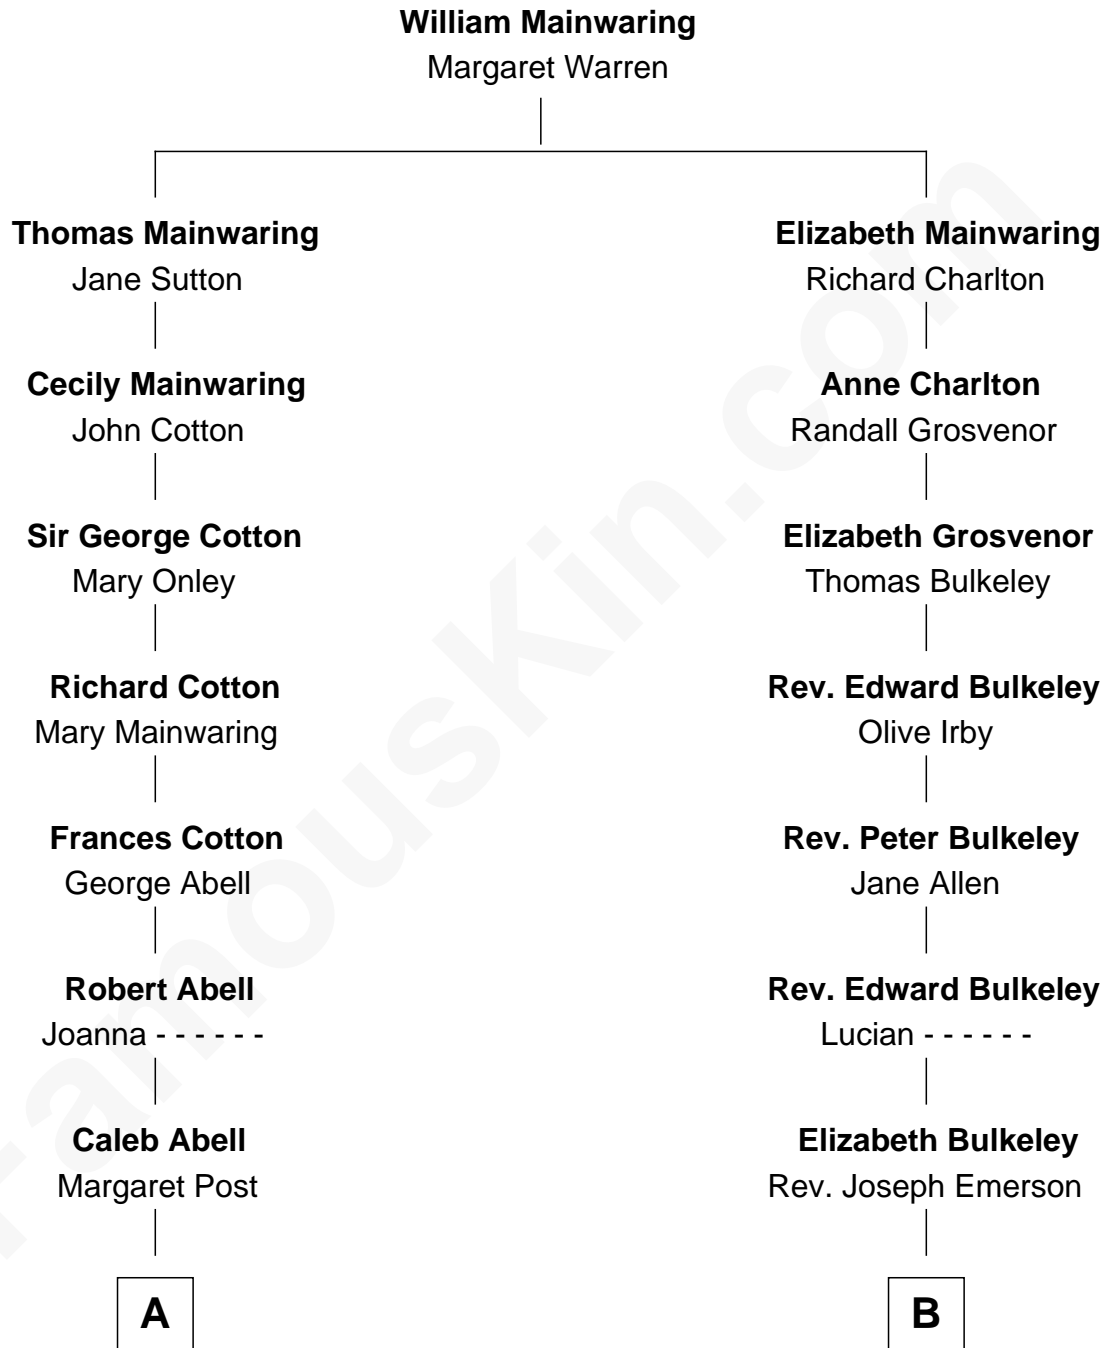

## Relationship Chart of

### Melvyn Douglas

*Movie Actor*

13th cousin 3 times removed of

**Matt Damon**  
*Movie Actor*

**A**

**Mary Abell**  
Richard Douglas

**William Douglas**  
Sarah Denison

**Richard Douglas**  
Lucy Way

**Erskine Douglas**  
Sophia Garrett

**Emma Jane Douglas**  
Col. George Taliaferro Shackelford

**Lena Priscilla Shackelford**  
Edouard Gregory Hesselberg

**Melvyn Douglas**  
*Movie Actor*

**B**

**Lucy Ann Emerson**  
Thomas Damon