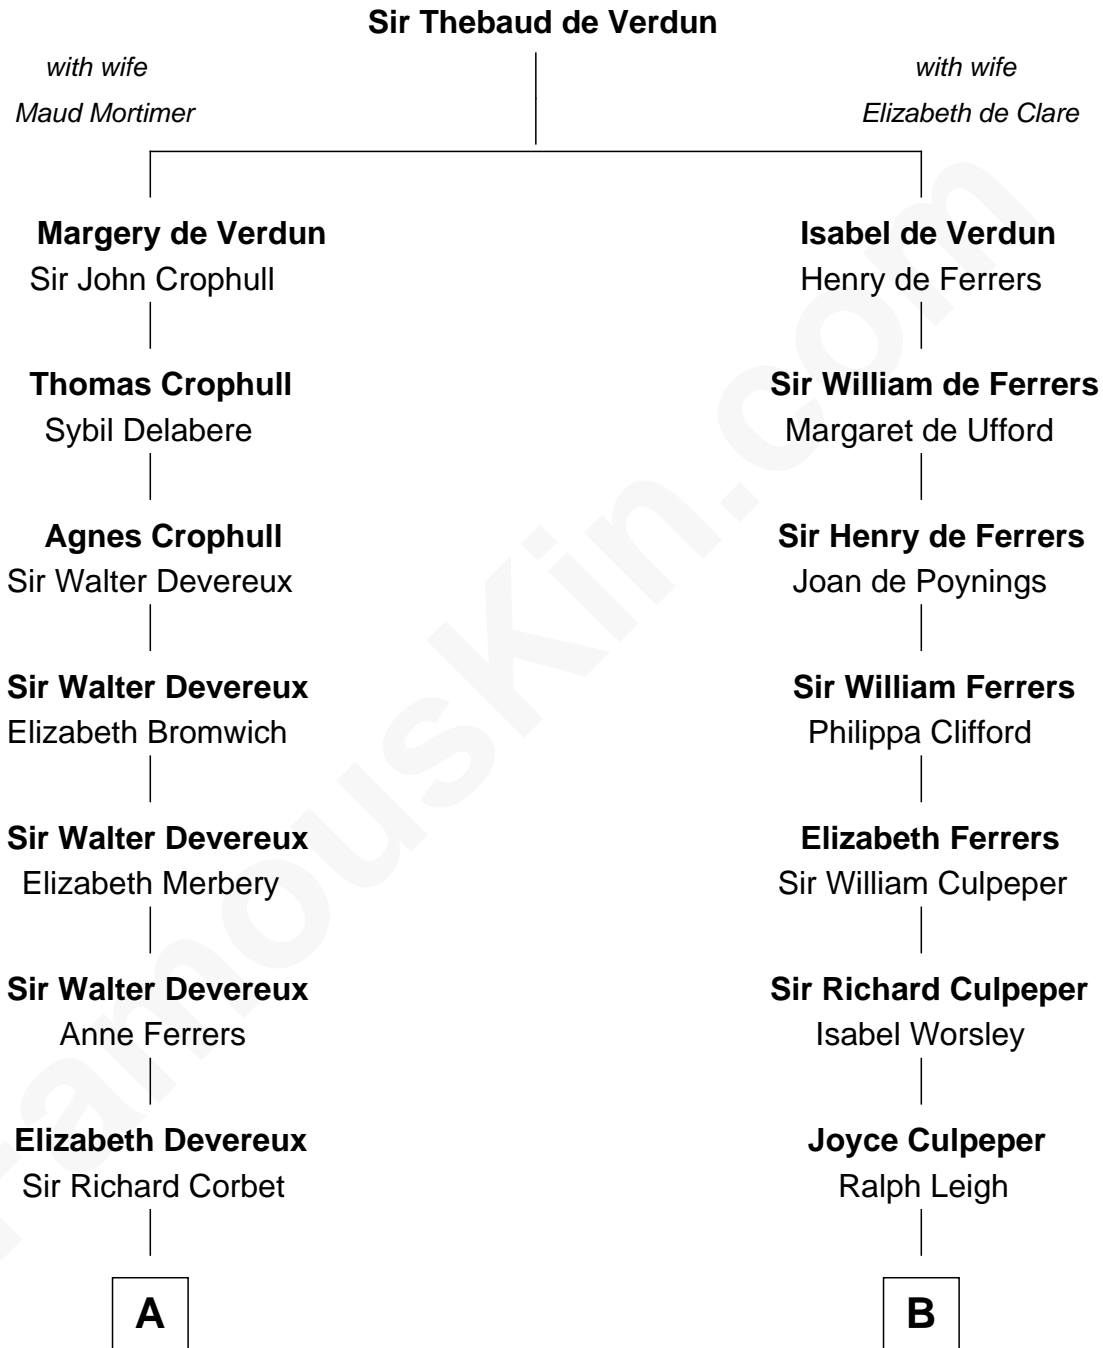

FamousKin.com
Relationship Chart of
Melvyn Douglas
Movie Actor

19th cousin 1 time removed of
Tennessee Williams
Author of A Streetcar Named Desire

C

Erskine Douglas

Sophia Garrett

Emma Jane Douglas

Col. George Taliaferro Shackelford

Lena Priscilla Shackelford

Edouard Gregory Hesselberg

Melvyn Douglas

Movie Actor

D

Isabelle Coffin

Thomas Lanier Williams

Cornelius Coffin Williams