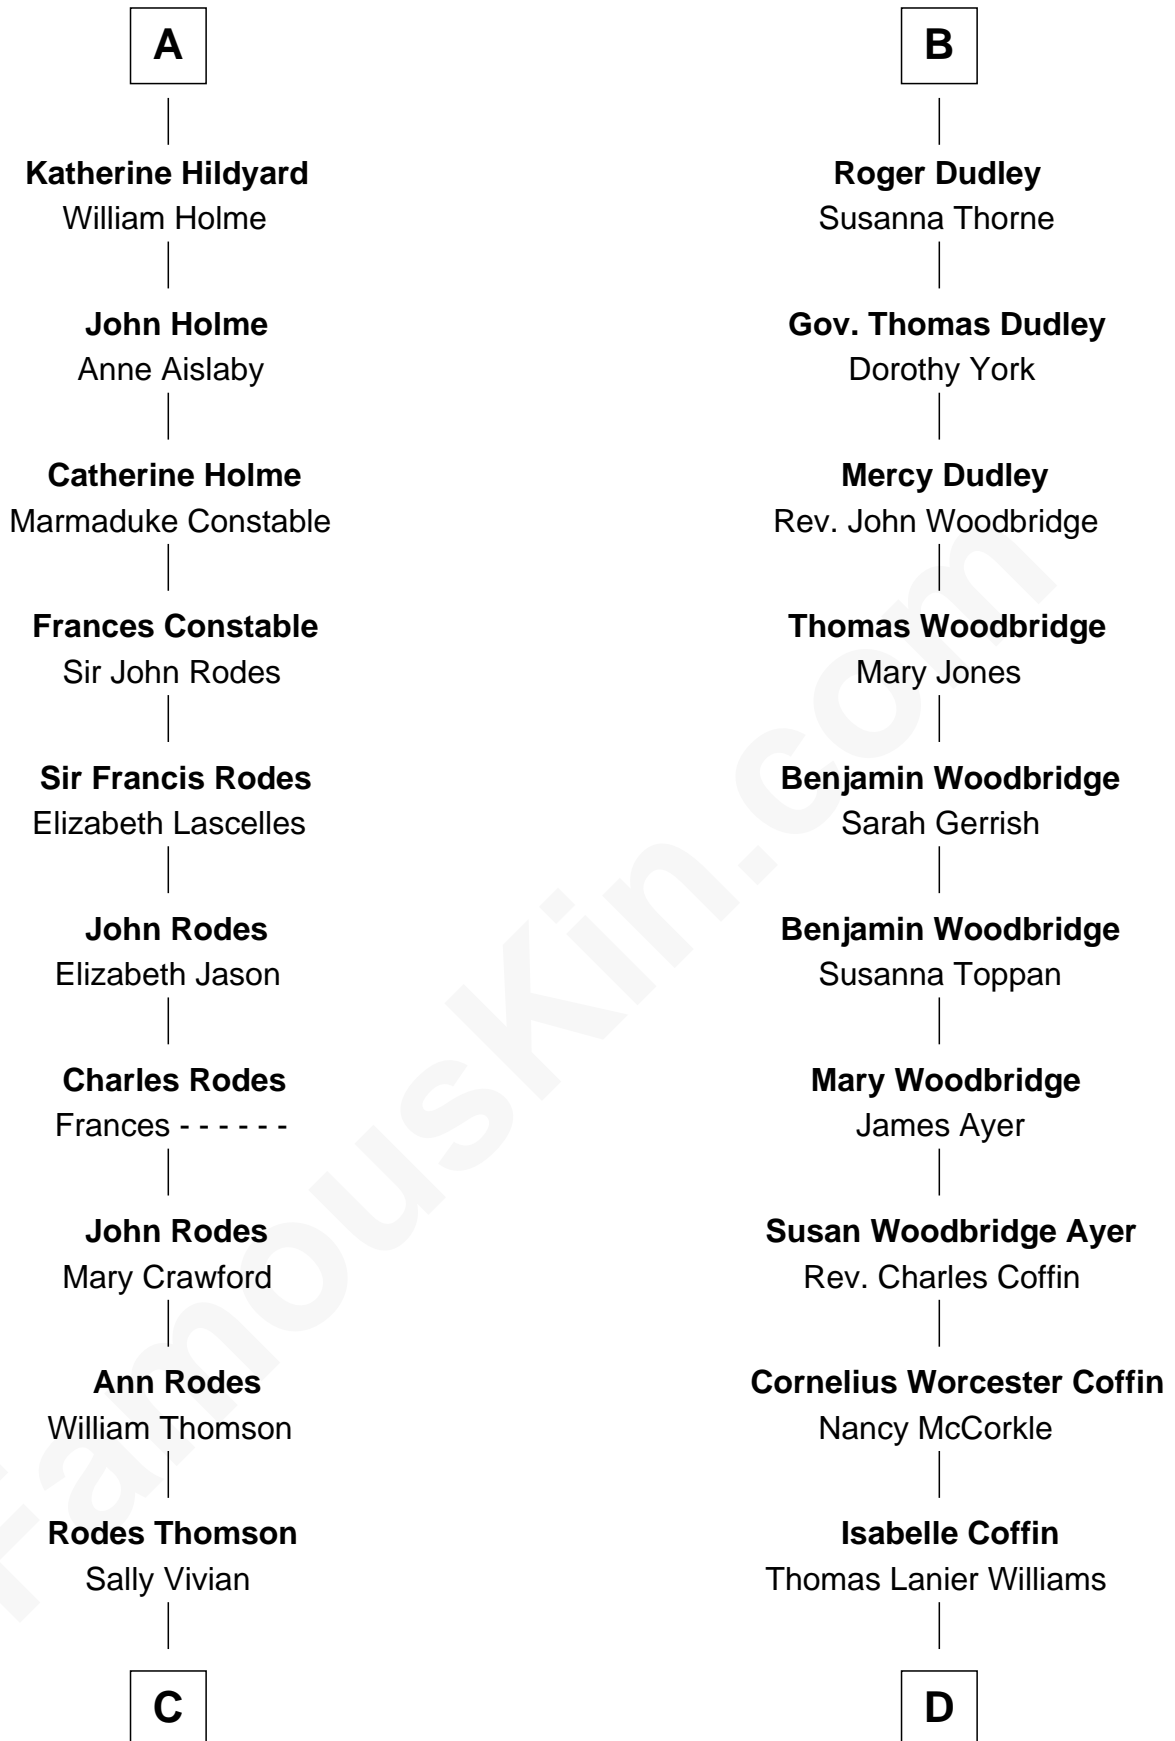

FamousKin.com
Relationship Chart of
Melvyn Douglas
Movie Actor

18th cousin 3 times removed of
Tennessee Williams
Author of A Streetcar Named Desire

Edward III, King of England
 Philippa of Hainault

C

Nancy Thomson
Thomas Johnson Garrett

Sophia Garrett
Erskine Douglas

Emma Jane Douglas
Col. George Taliaferro Shackelford

Lena Priscilla Shackelford
Edouard Gregory Hesselberg

Melvyn Douglas
Movie Actor

D

Cornelius Coffin Williams
Edwina Dakin