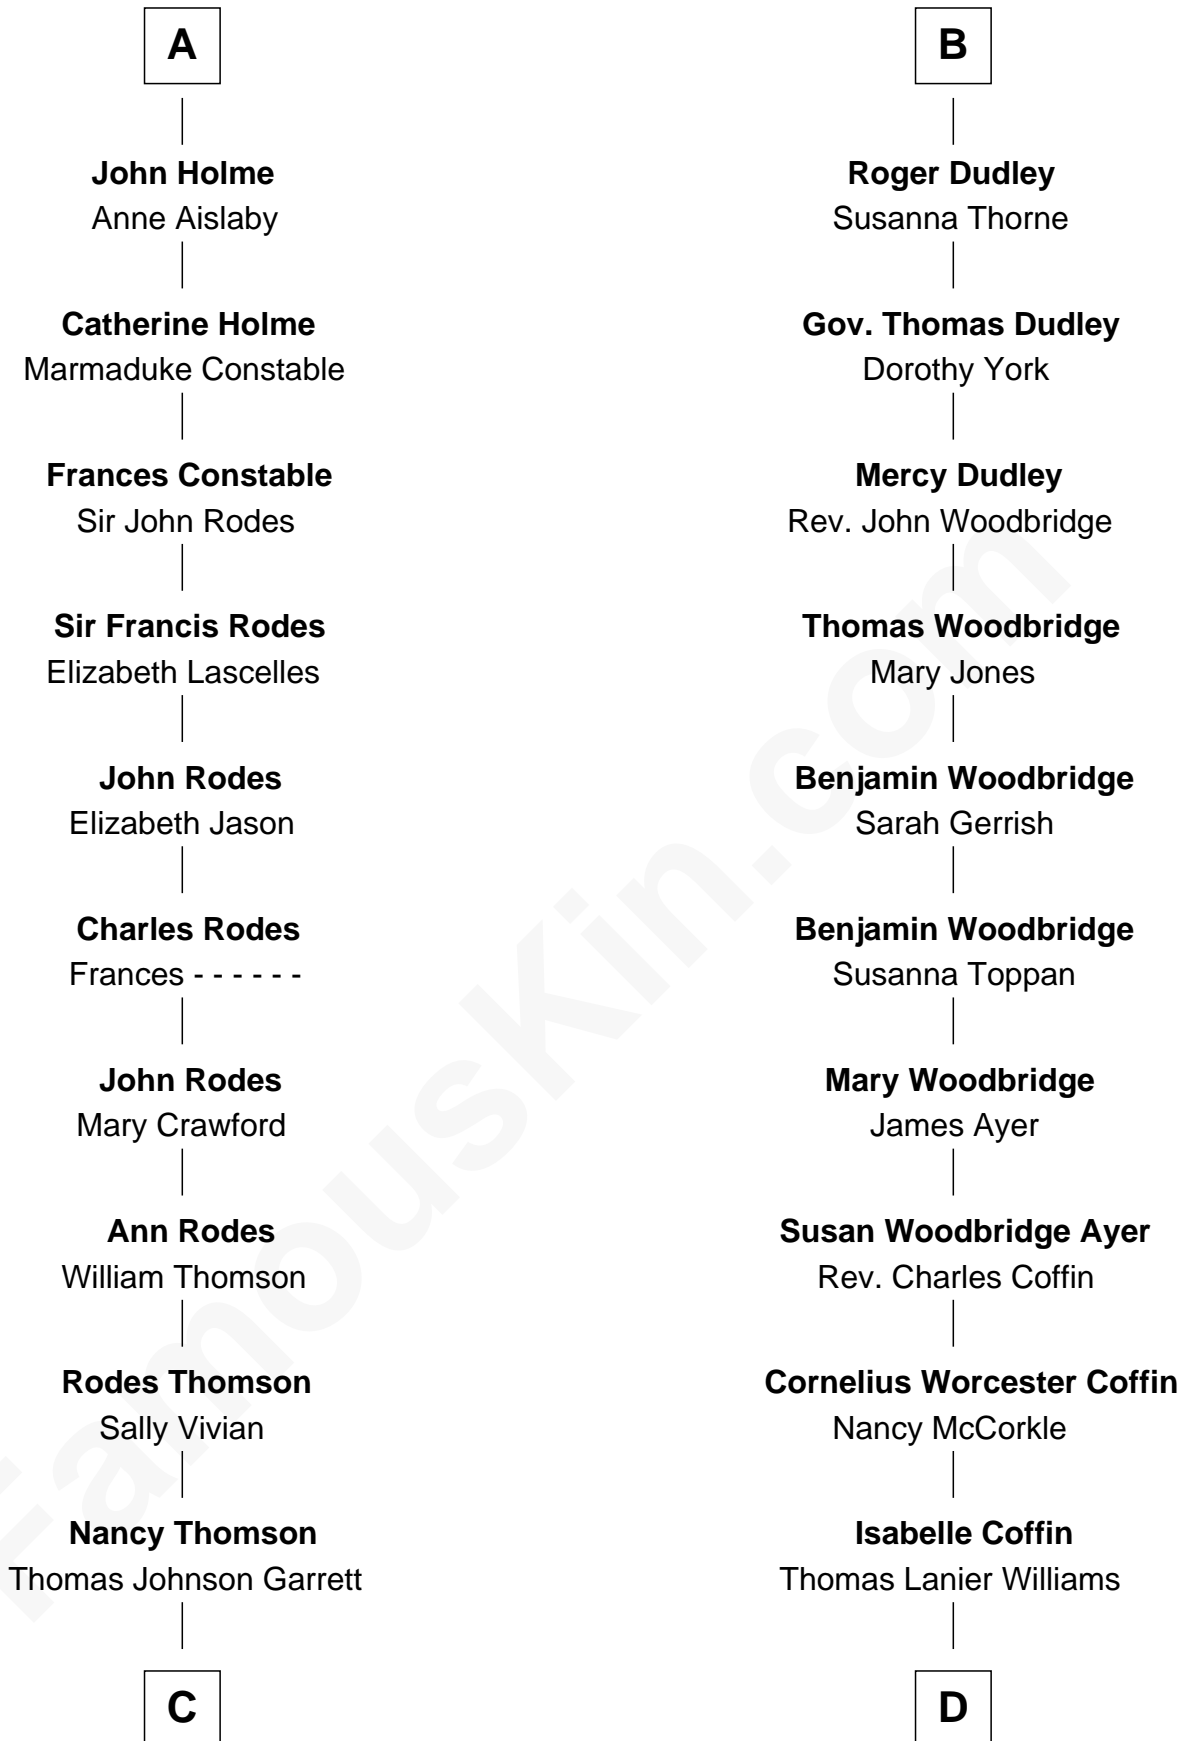

FamousKin.com
Relationship Chart of
Melvyn Douglas
Movie Actor

18th cousin 2 times removed of
Tennessee Williams
Author of A Streetcar Named Desire

C

Sophia Garrett
Erskine Douglas

Emma Jane Douglas
Col. George Taliaferro Shackelford

Lena Priscilla Shackelford
Edouard Gregory Hesselberg

Melvyn Douglas
Movie Actor

D

Cornelius Coffin Williams
Edwina Dakin

Tennessee Williams
Author of A Streetcar Named Desire

FamousKin.com