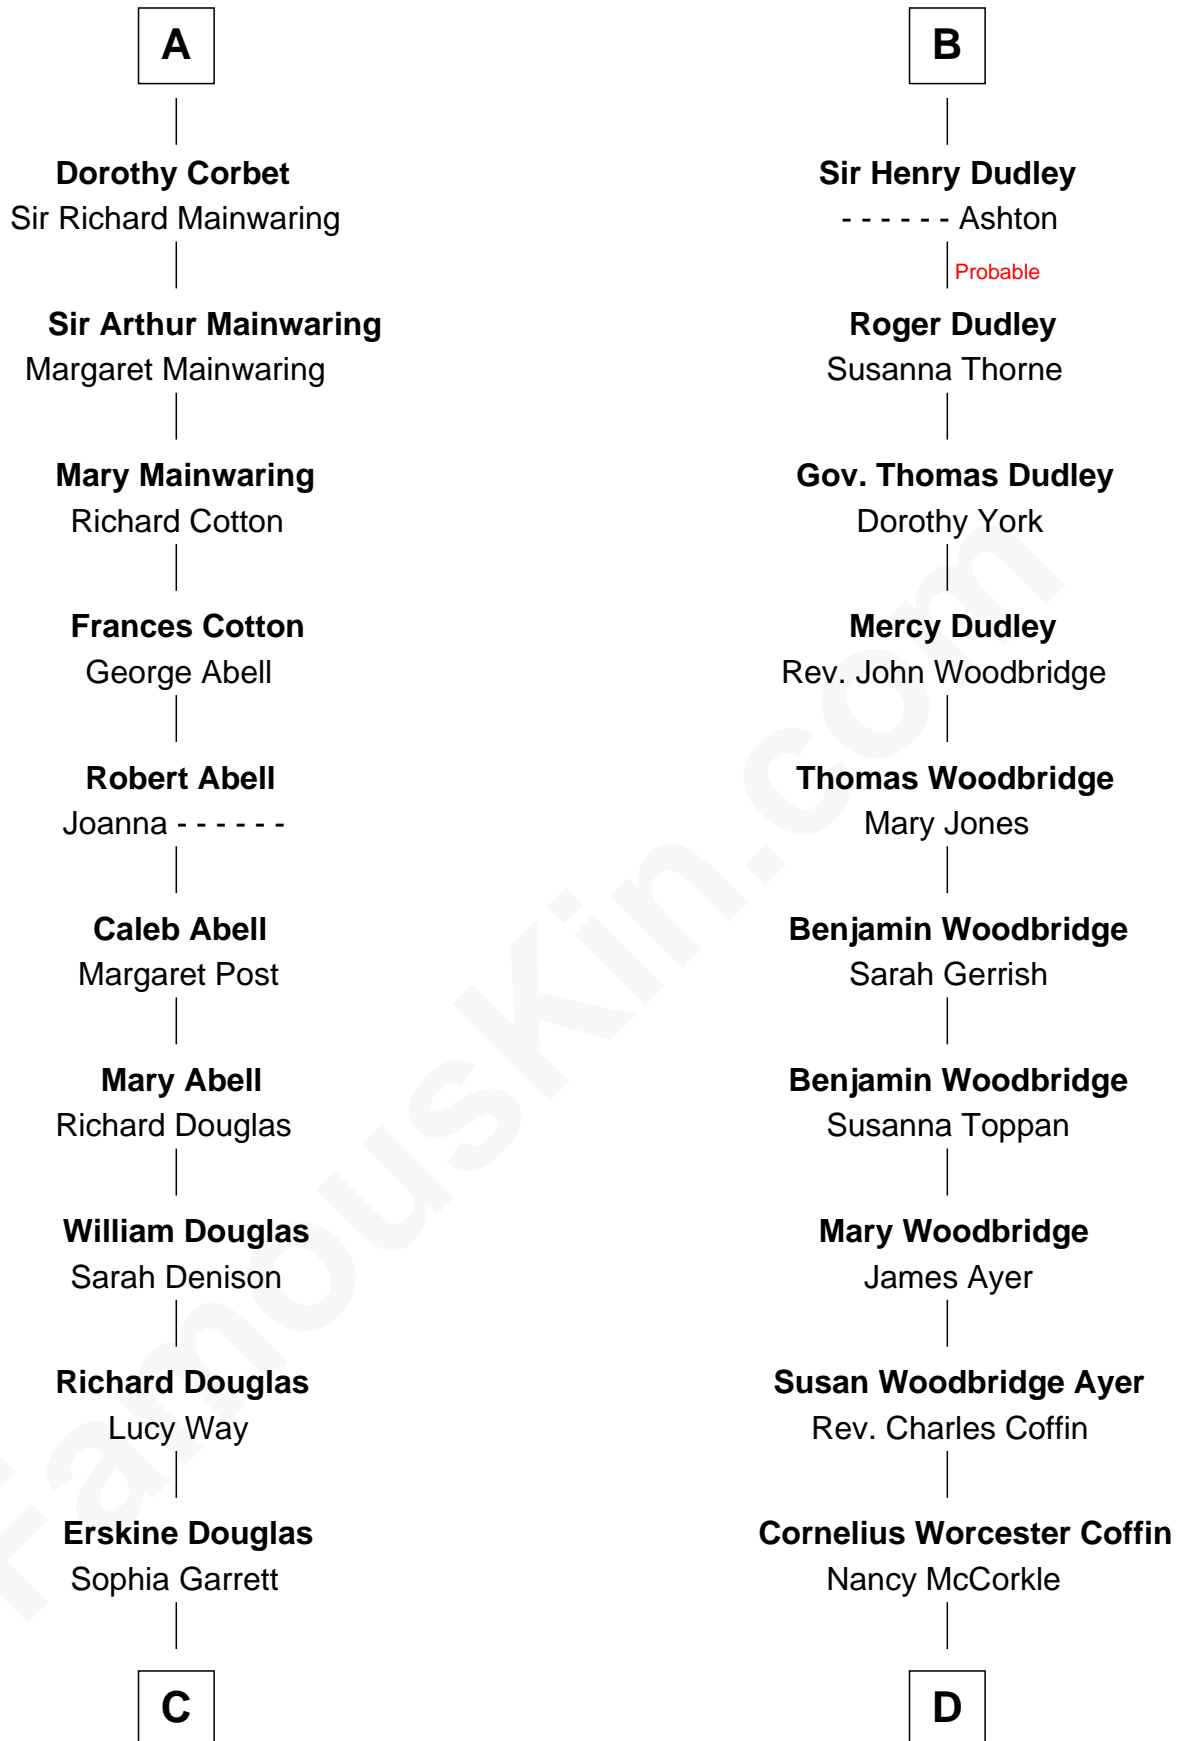

FamousKin.com Relationship Chart of

Melvyn Douglas

Movie Actor

19th cousin of

Tennessee Williams

Author of A Streetcar Named Desire

C

Emma Jane Douglas
Col. George Taliaferro Shackelford

Lena Priscilla Shackelford
Edouard Gregory Hesselberg

Melvyn Douglas
Movie Actor

D

Isabelle Coffin
Thomas Lanier Williams

Cornelius Coffin Williams
Edwina Dakin

Tennessee Williams
Author of A Streetcar Named Desire