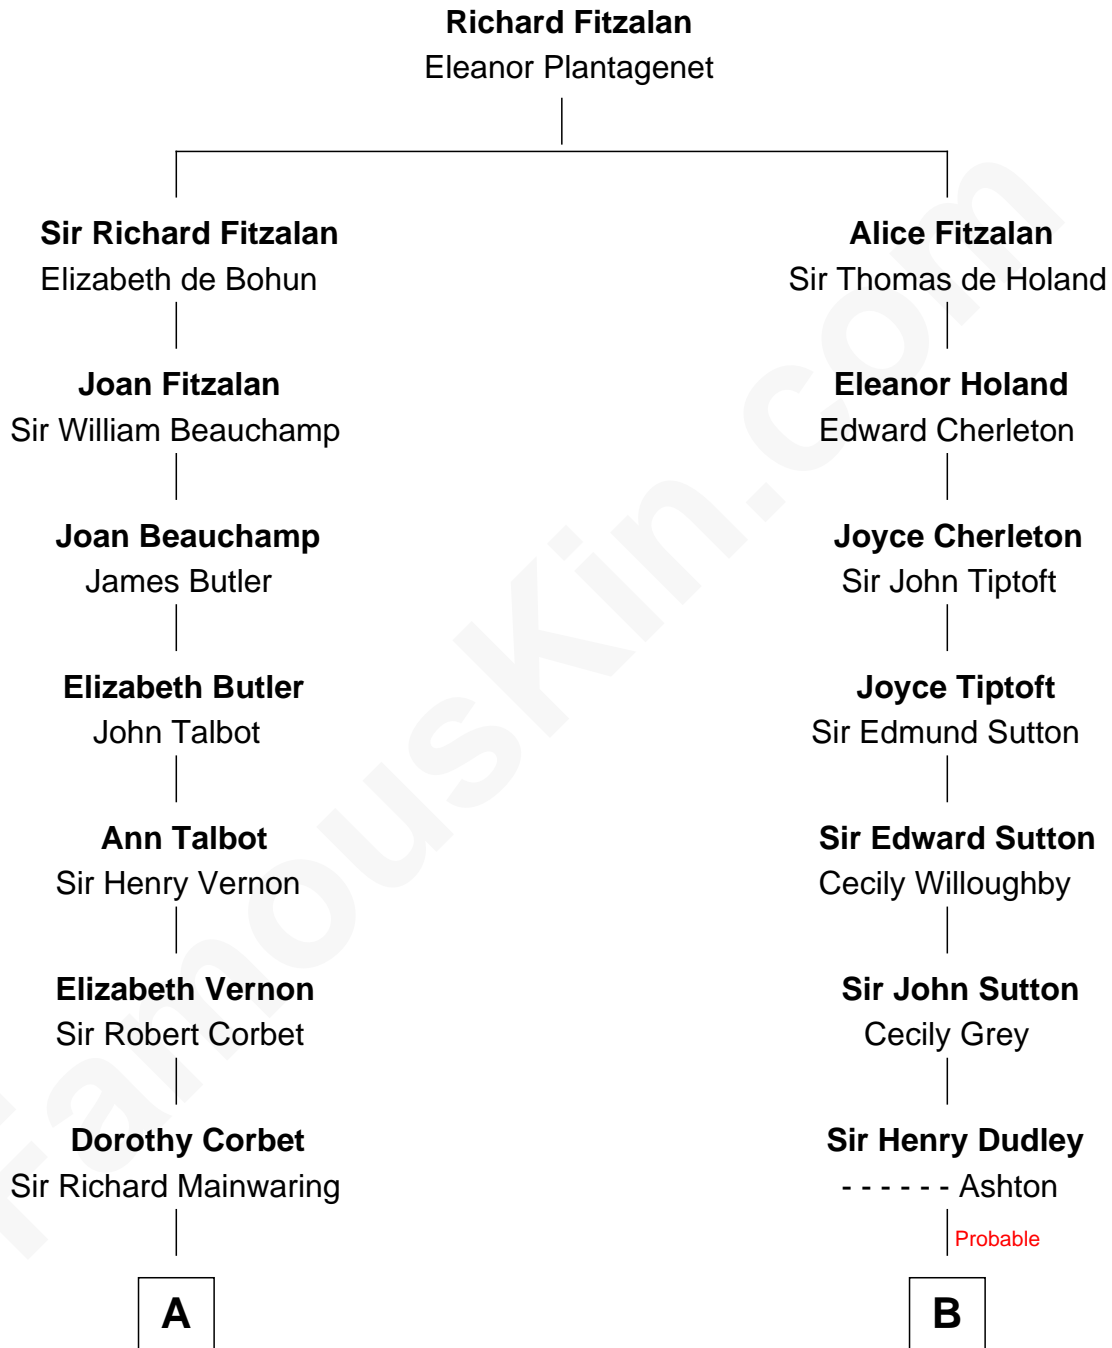

# FamousKin.com Relationship Chart of

**Melvyn Douglas**

*Movie Actor*

18th cousin of

**Tennessee Williams**

*Author of A Streetcar Named Desire*

**C**

**Lena Priscilla Shackelford**  
Edouard Gregory Hesselberg

**Melvyn Douglas**  
*Movie Actor*

**D**

**Cornelius Coffin Williams**  
Edwina Dakin

**Tennessee Williams**  
*Author of A Streetcar Named Desire*

FamousKin.com