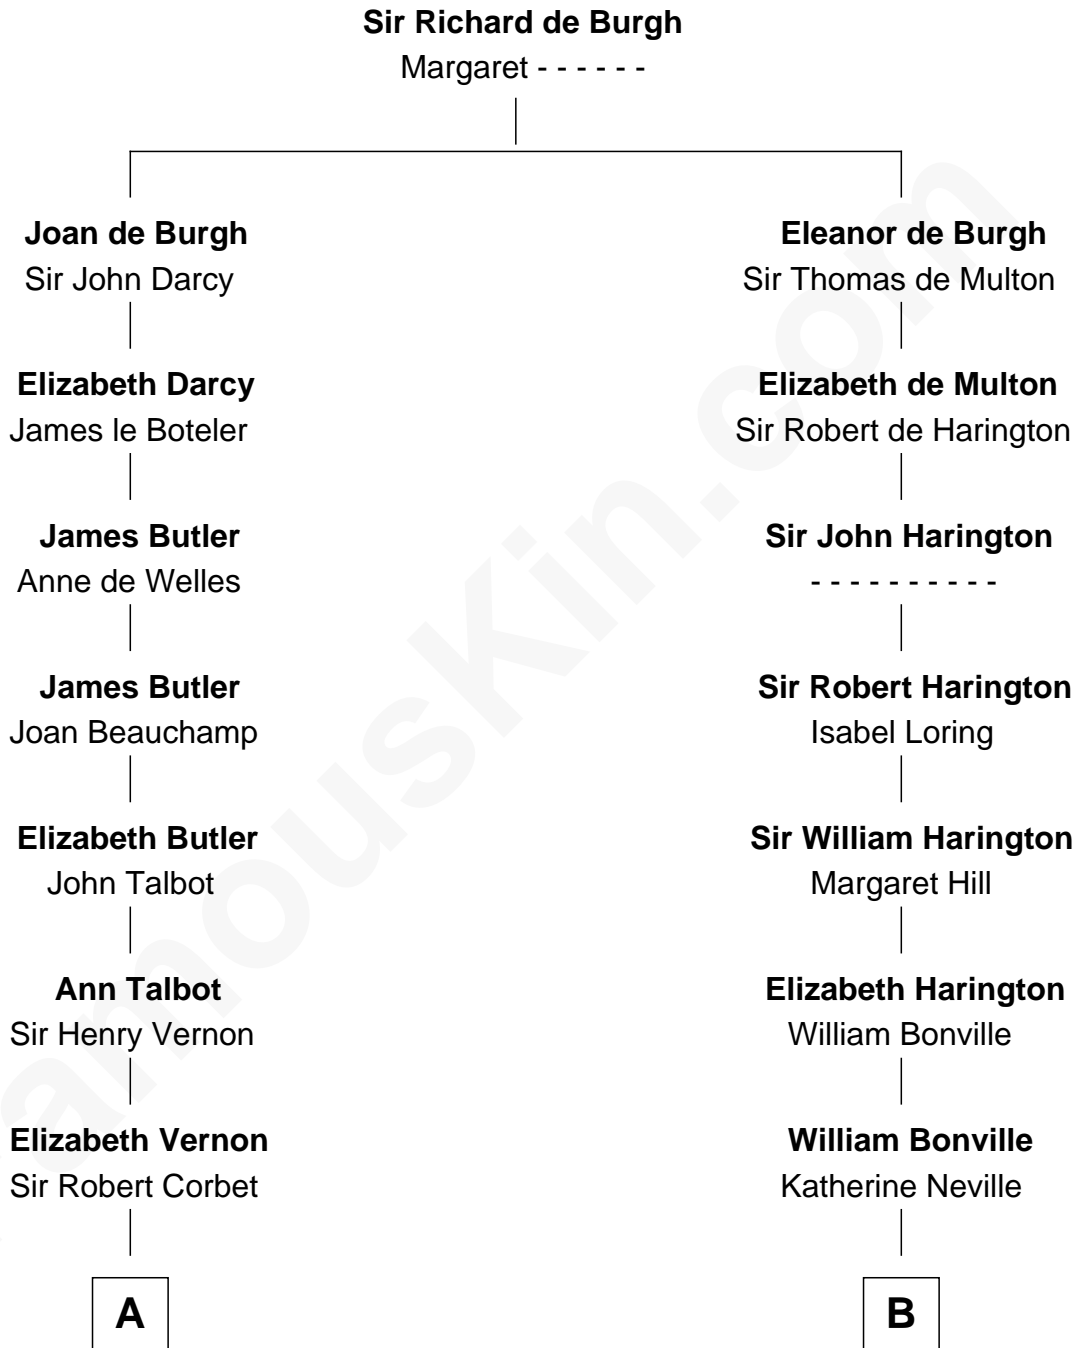

FamousKin.com
Relationship Chart of
Melvyn Douglas
Movie Actor

19th cousin 2 times removed of
Tennessee Williams
Author of A Streetcar Named Desire

C

Emma Jane Douglas
Col. George Taliaferro Shackelford

Lena Priscilla Shackelford
Edouard Gregory Hesselberg

Melvyn Douglas
Movie Actor

D

Susan Woodbridge Ayer
Rev. Charles Coffin

Cornelius Worcester Coffin
Nancy McCorkle

Isabelle Coffin
Thomas Lanier Williams

Cornelius Coffin Williams
Edwina Dakin

Tennessee Williams
Author of A Streetcar Named Desire