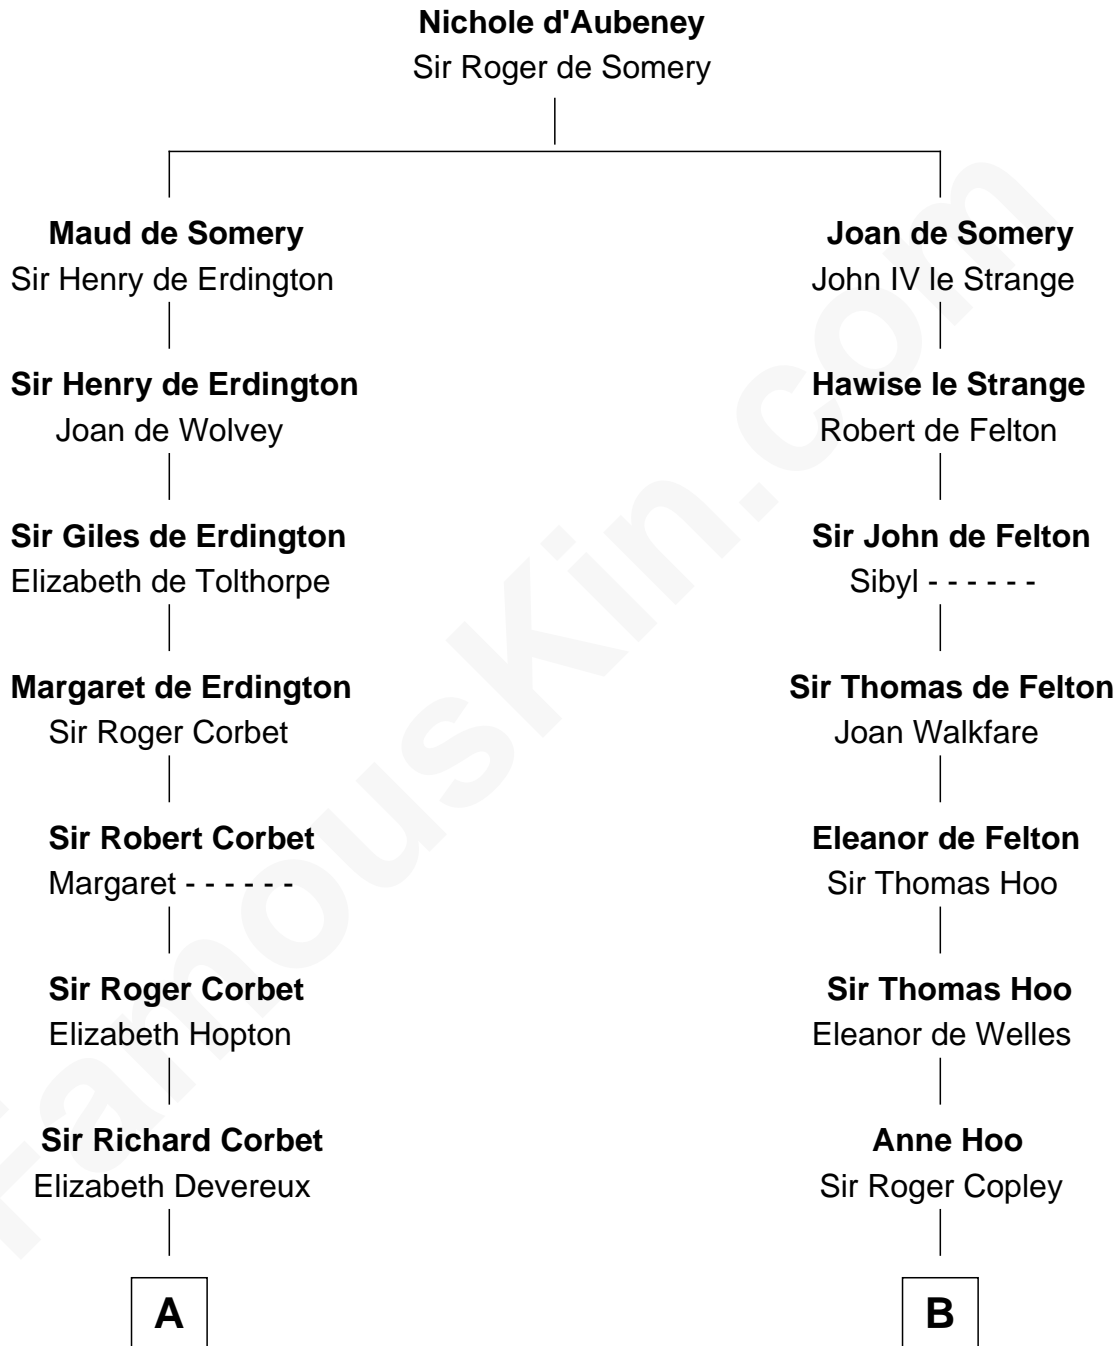

FamousKin.com Relationship Chart of

Melvyn Douglas

Movie Actor

20th cousin 1 time removed of

Liz Claiborne

Fashion Designer and Founder of Liz Claiborne Inc.

C

Erskine Douglas

Sophia Garrett

Emma Jane Douglas

Col. George Taliaferro Shackelford

Lena Priscilla Shackelford

Edouard Gregory Hesselberg

Melvyn Douglas

Movie Actor

D