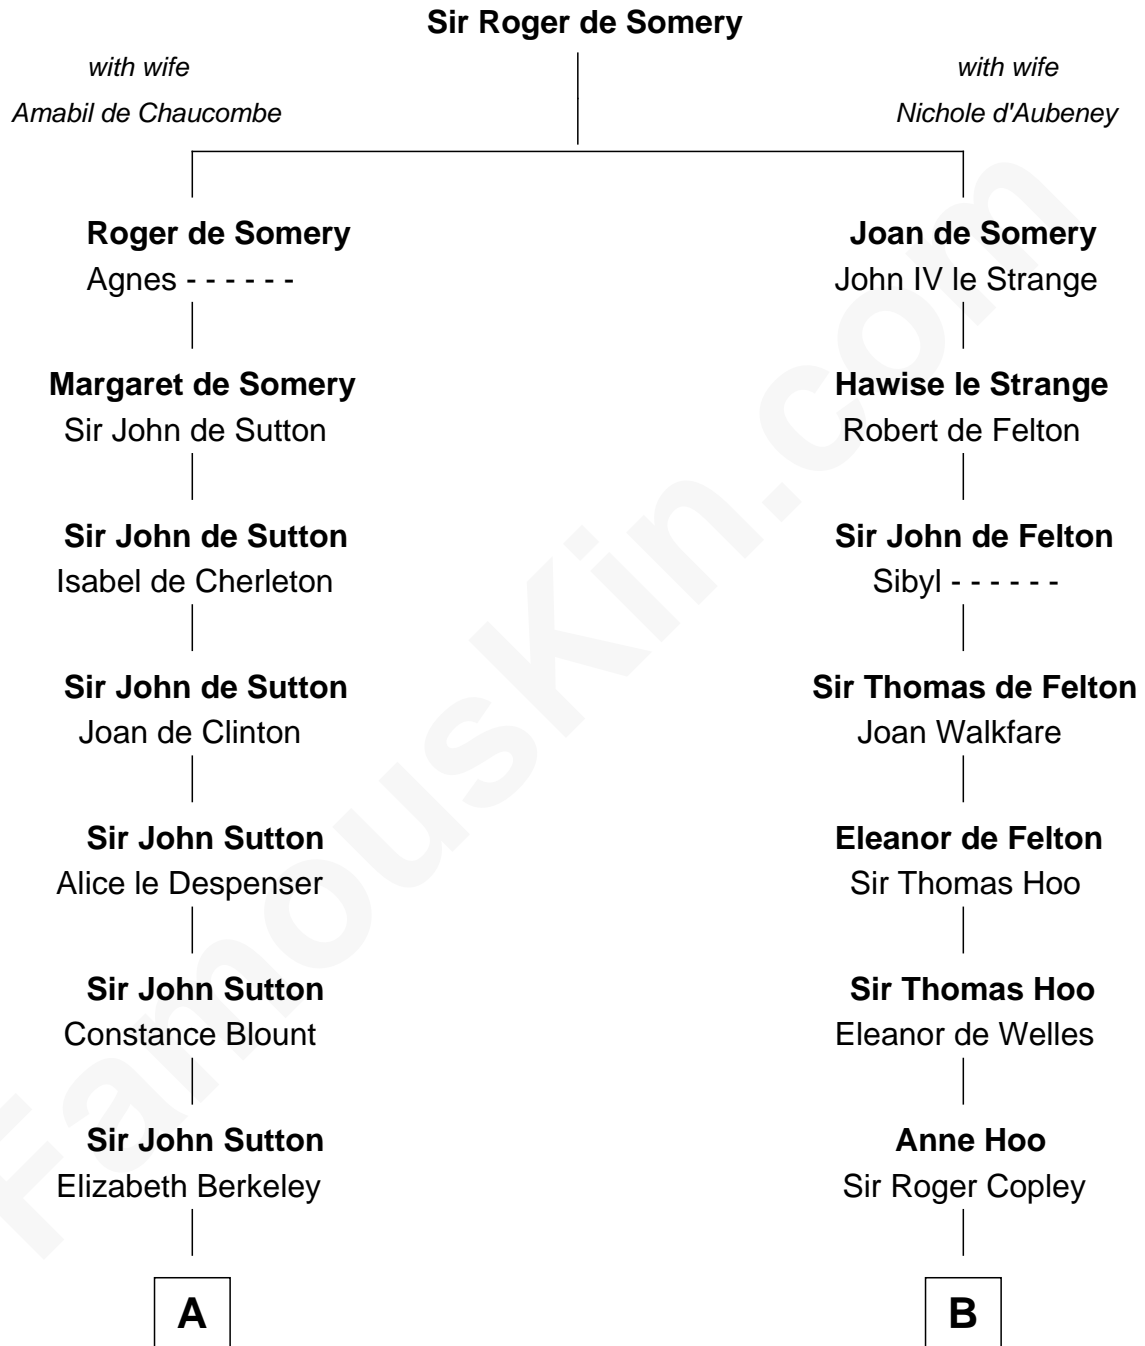

FamousKin.com
Relationship Chart of
Melvyn Douglas
Movie Actor

20th cousin 1 time removed of

Liz Claiborne

Fashion Designer and Founder of Liz Claiborne Inc.

C

Erskine Douglas

Sophia Garrett

Emma Jane Douglas

Col. George Taliaferro Shackelford

Lena Priscilla Shackelford

Edouard Gregory Hesselberg

Melvyn Douglas

Movie Actor

D

William Charles Cole Claiborne

Clarisse Duralde