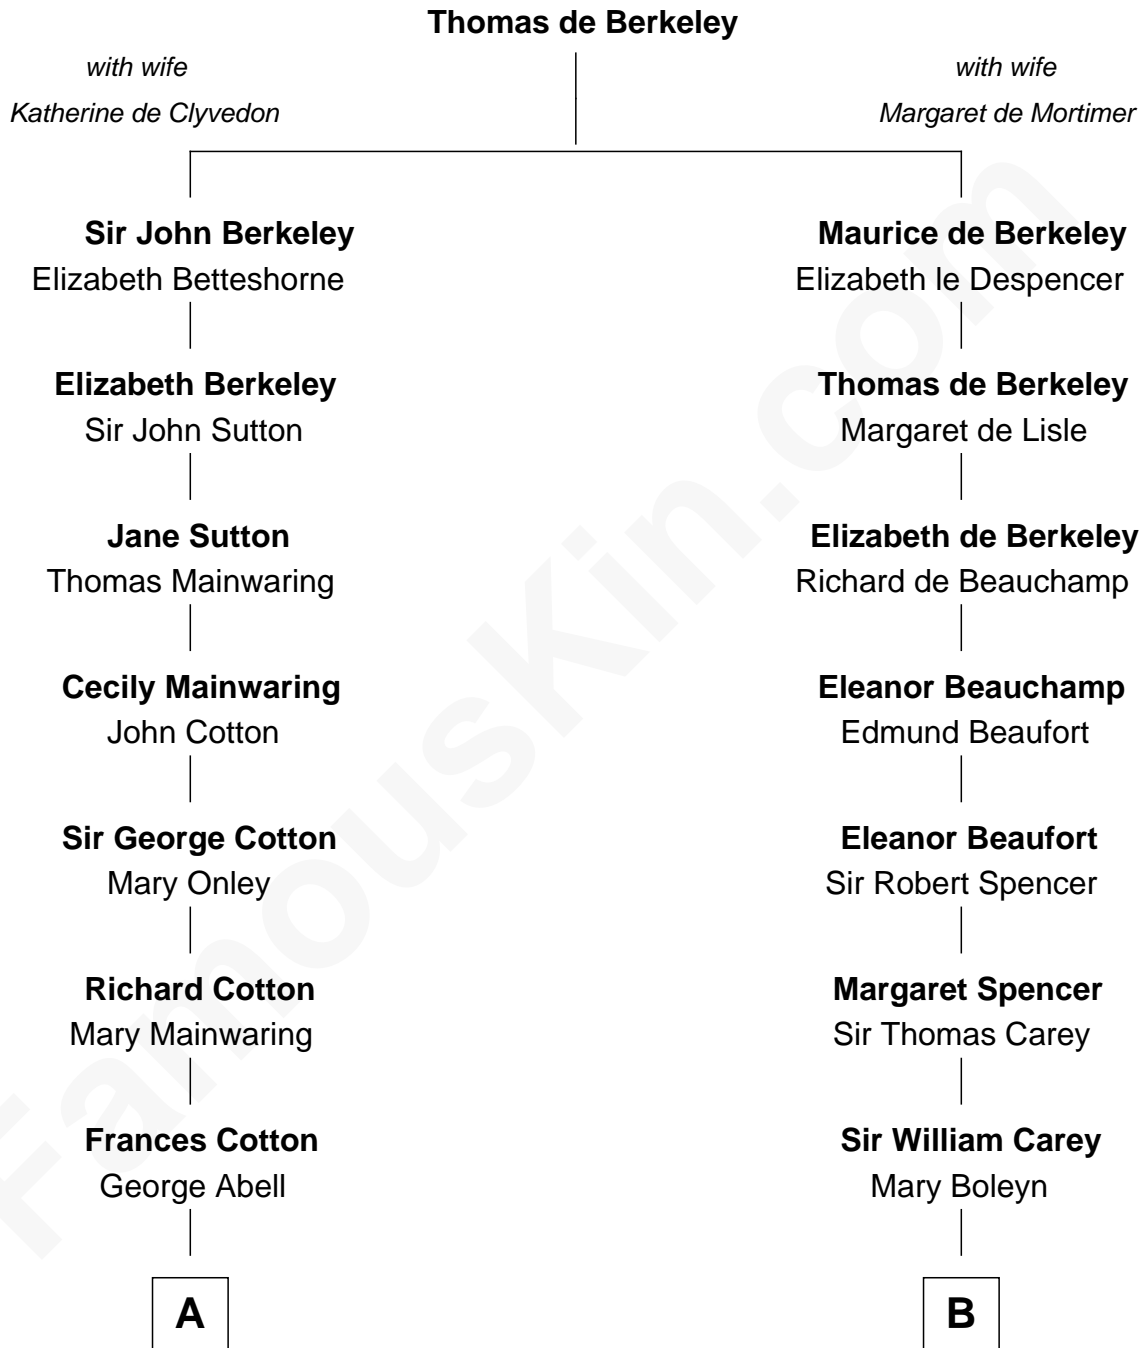

FamousKin.com
Relationship Chart of
Melvyn Douglas
Movie Actor

15th cousin 4 times removed of

Liz Claiborne

Fashion Designer and Founder of Liz Claiborne Inc.

C

Fernand Claiborne
Marie Louise Villeré

Omer Villere Claiborne
Carolyn Louise Fenner

Liz Claiborne

Found of Liz Claiborne Inc.

FamousKin.com