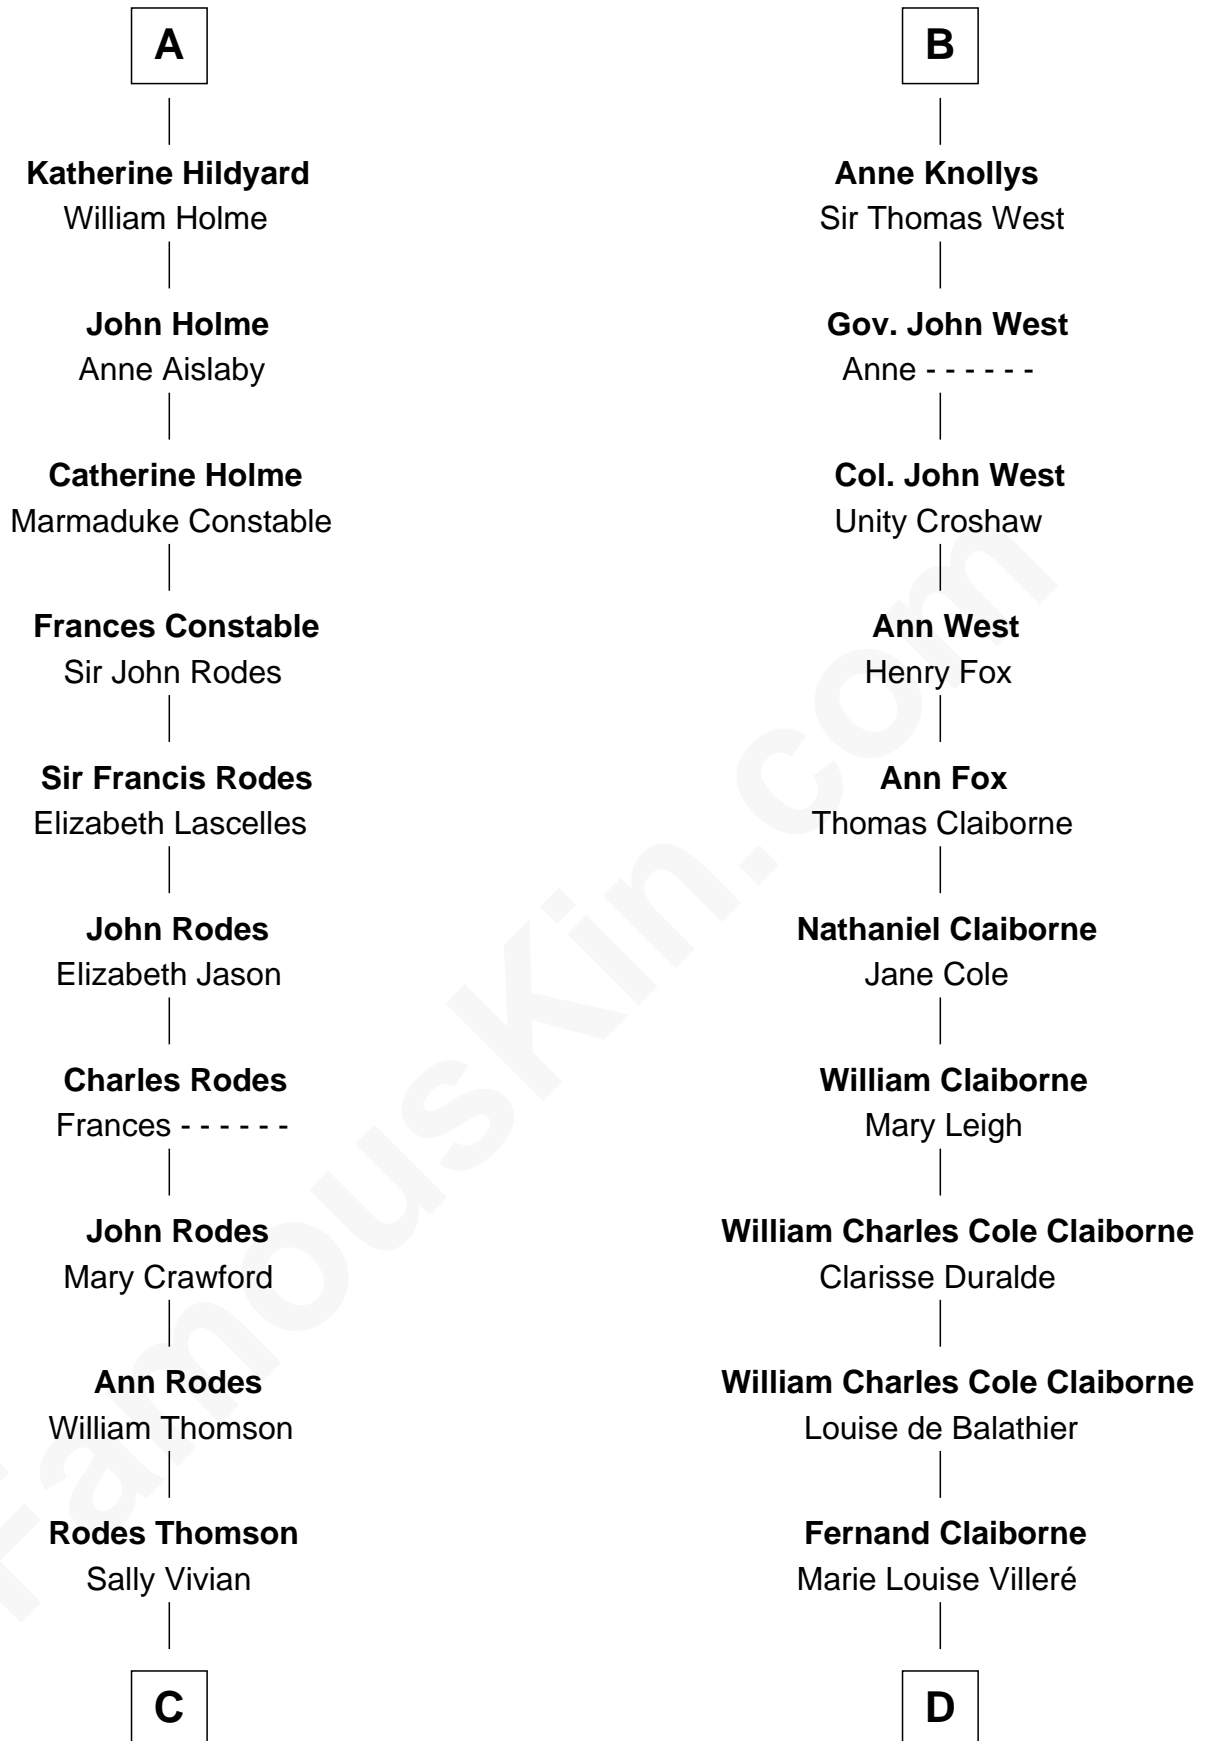

**FamousKin.com**  
**Relationship Chart of**  
**Melvyn Douglas**  
*Movie Actor*

18th cousin 3 times removed of

**Liz Claiborne**

*Fashion Designer and Founder of Liz Claiborne Inc.*

**Edward III, King of England**

Philippa of Hainault

**C**

**Nancy Thomson**  
Thomas Johnson Garrett

**Sophia Garrett**  
Erskine Douglas

**Emma Jane Douglas**  
Col. George Taliaferro Shackelford

**Lena Priscilla Shackelford**  
Edouard Gregory Hesselberg