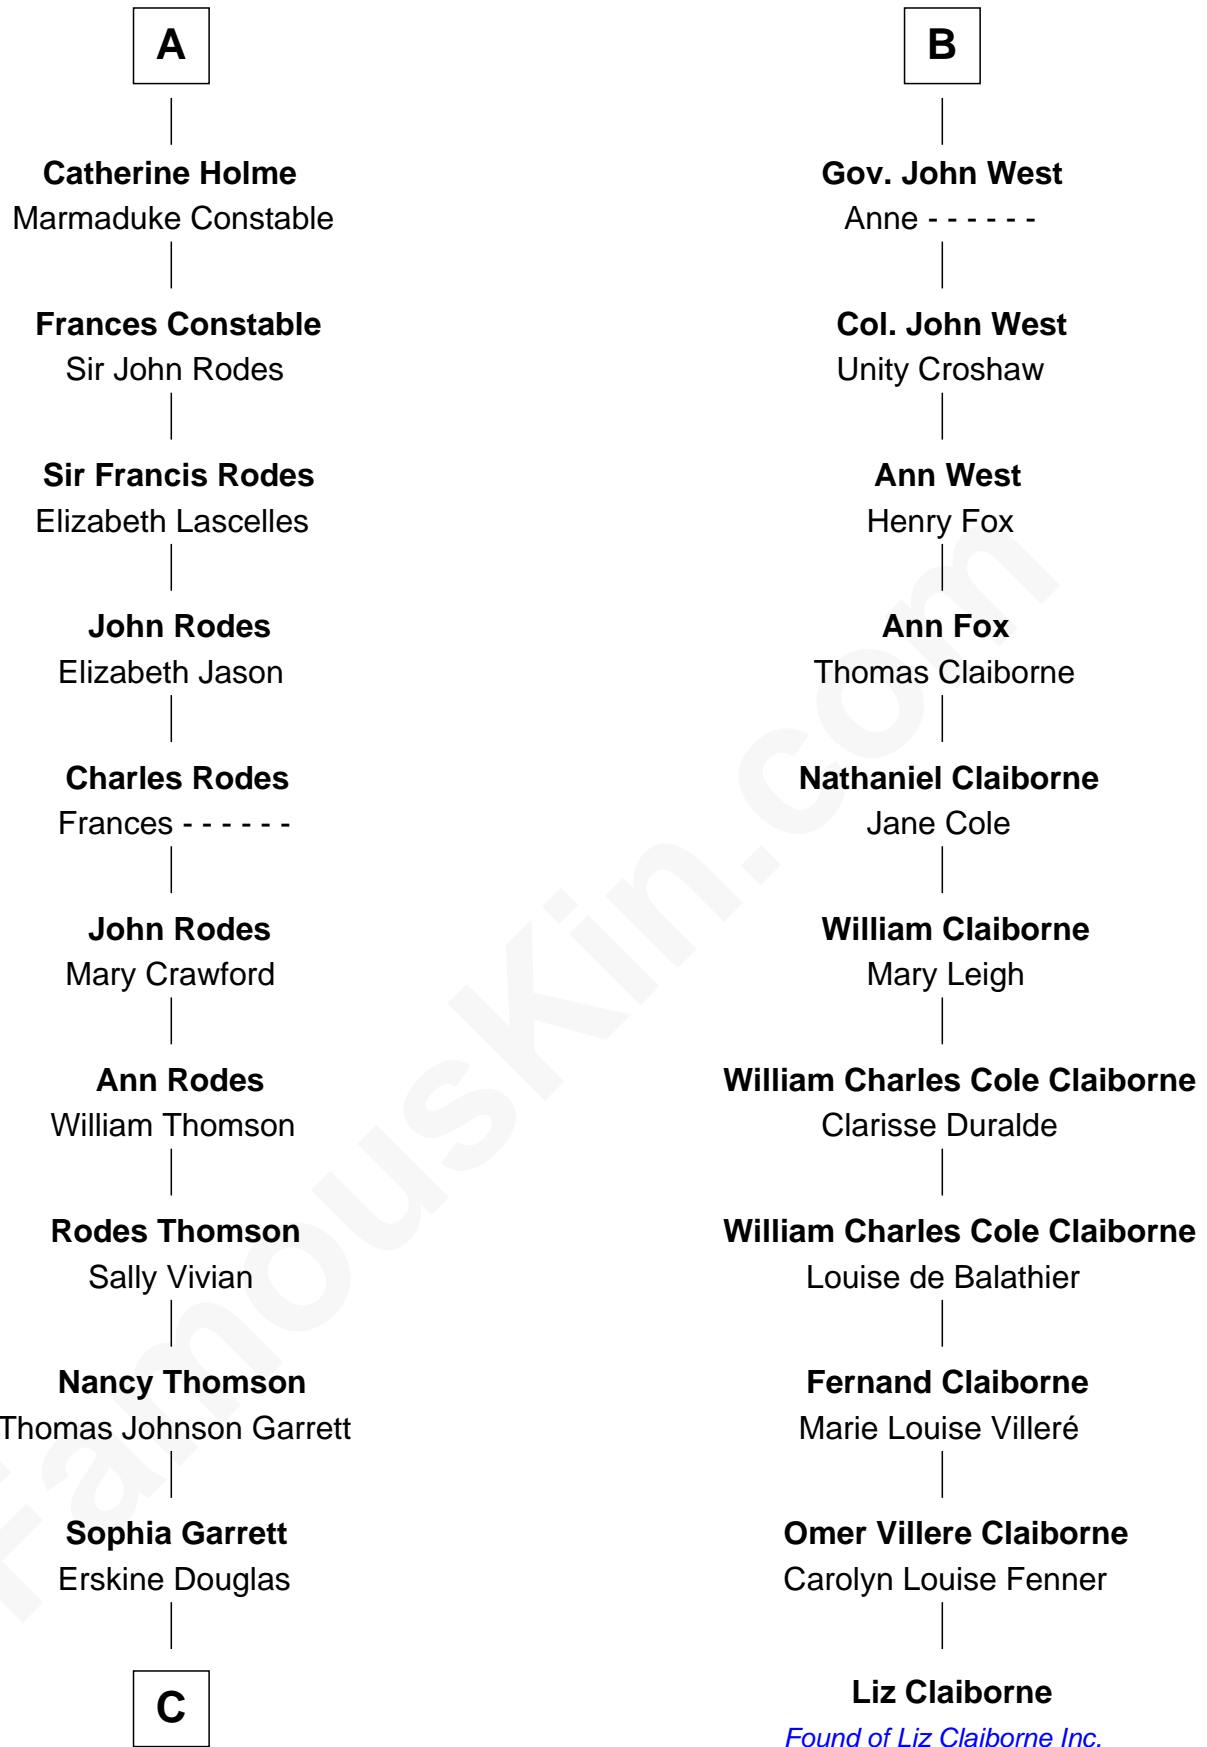

**FamousKin.com**  
**Relationship Chart of**  
**Melvyn Douglas**  
*Movie Actor*

17th cousin 2 times removed of

**Liz Claiborne**

*Fashion Designer and Founder of Liz Claiborne Inc.*

**Sir Michael de la Pole**

Katherine Wingfield

**Michael de la Pole**  
Katherine de Stafford

**Isabel de la Pole**  
Thomas Morley

**Anne Morley**  
Sir John Hastings

**Elizabeth Hastings**  
Sir Robert Hildyard

**Sir Piers Hildyard**  
Joan de la See

**Katherine Hildyard**  
William Holme

**John Holme**  
Anne Aislaby

**A**

**Anne de la Pole**  
Robert Thorley

**Margaret Thorley**  
Sir Reynold West

**Sir Richard West**  
Katherine Hungerford

**Sir Thomas West**  
Eleanor Copley

**Sir George West**  
Elizabeth Morton

**Sir William West**  
Elizabeth Strange

**Sir Thomas West**  
Anne Knollys

**B**

**C**

—  
**Emma Jane Douglas**  
Col. George Taliaferro Shackelford

—  
**Lena Priscilla Shackelford**  
Edouard Gregory Hesselberg