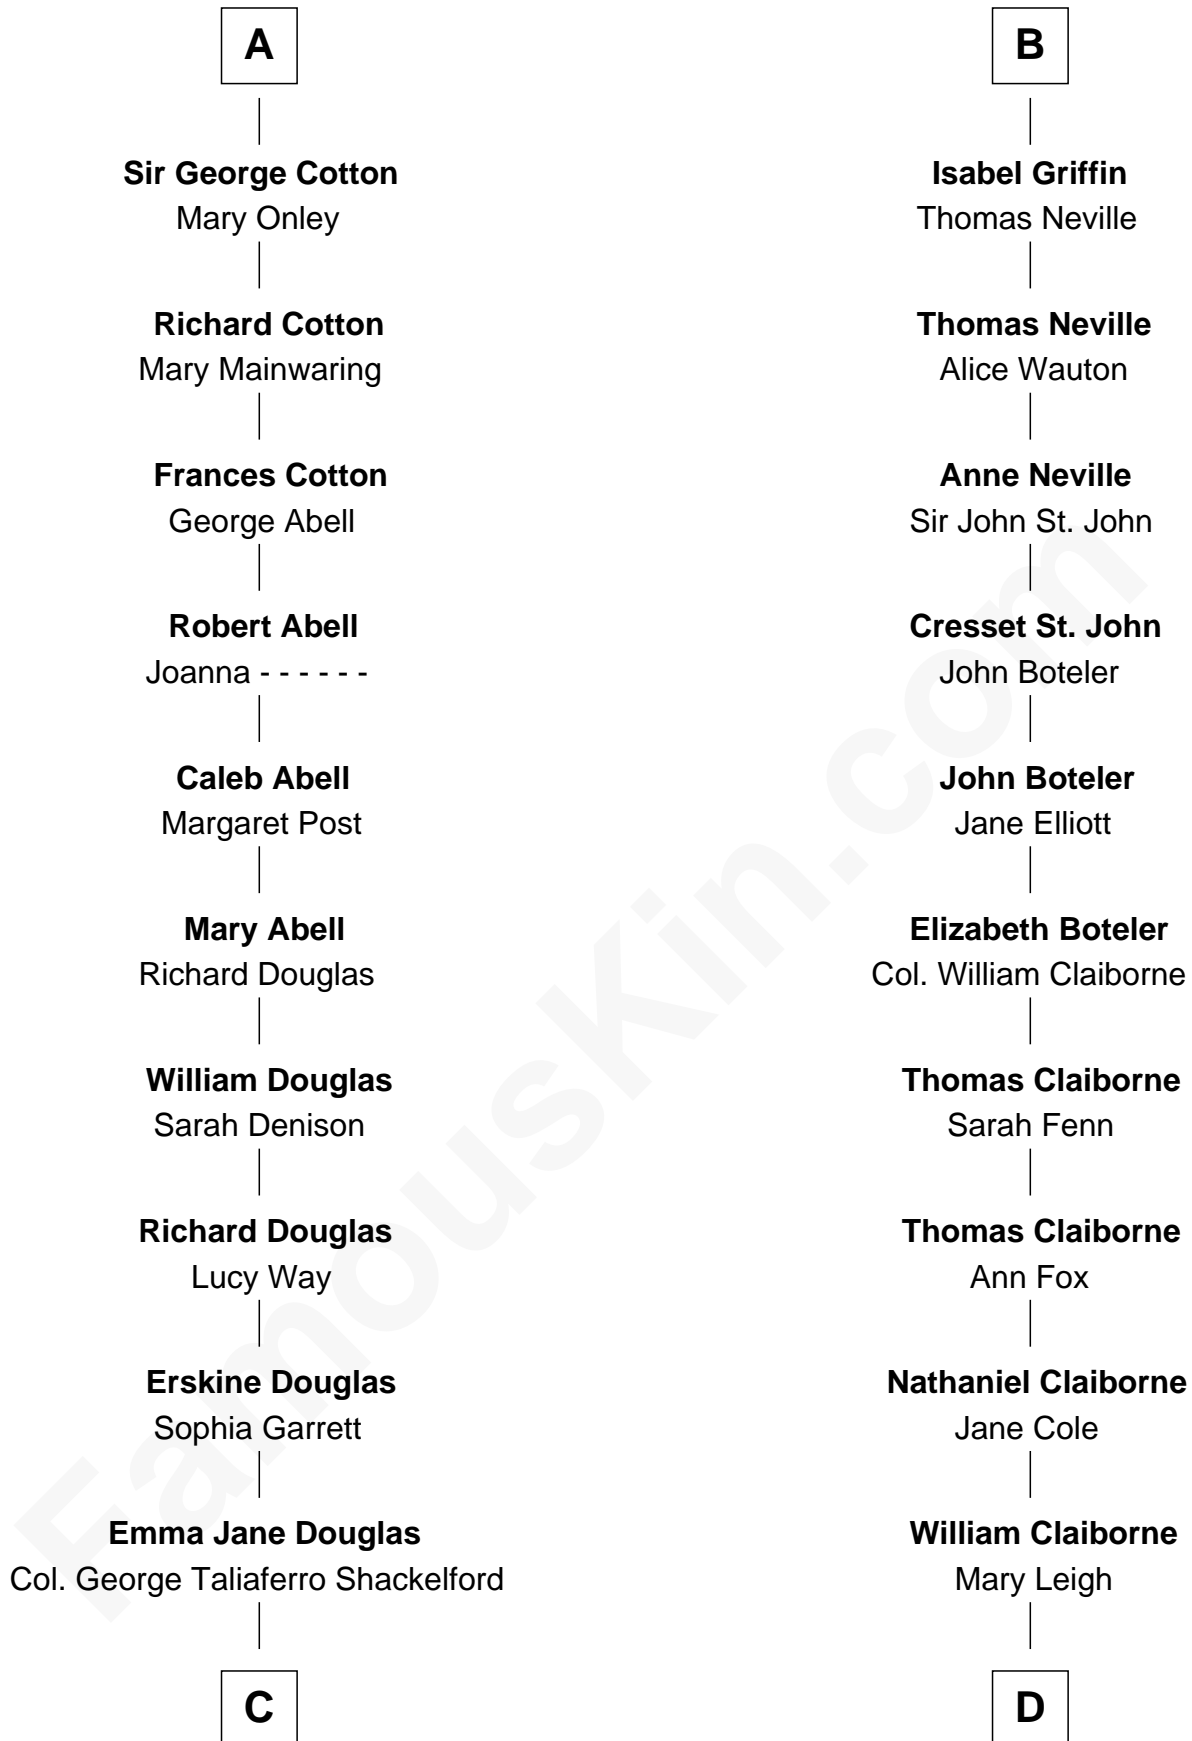

**FamousKin.com**  
**Relationship Chart of**  
**Melvyn Douglas**  
*Movie Actor*

18th cousin 3 times removed of

**Liz Claiborne**

*Fashion Designer and Founder of Liz Claiborne Inc.*

**Sir William de Cantilupe**

Eve de Braiose

**C**

**Lena Priscilla Shackelford**  
Edouard Gregory Hesselberg

**Melvyn Douglas**  
*Movie Actor*

**D**

**William Charles Cole Claiborne**  
Clarisse Duralde

**William Charles Cole Claiborne**  
Louise de Balathier