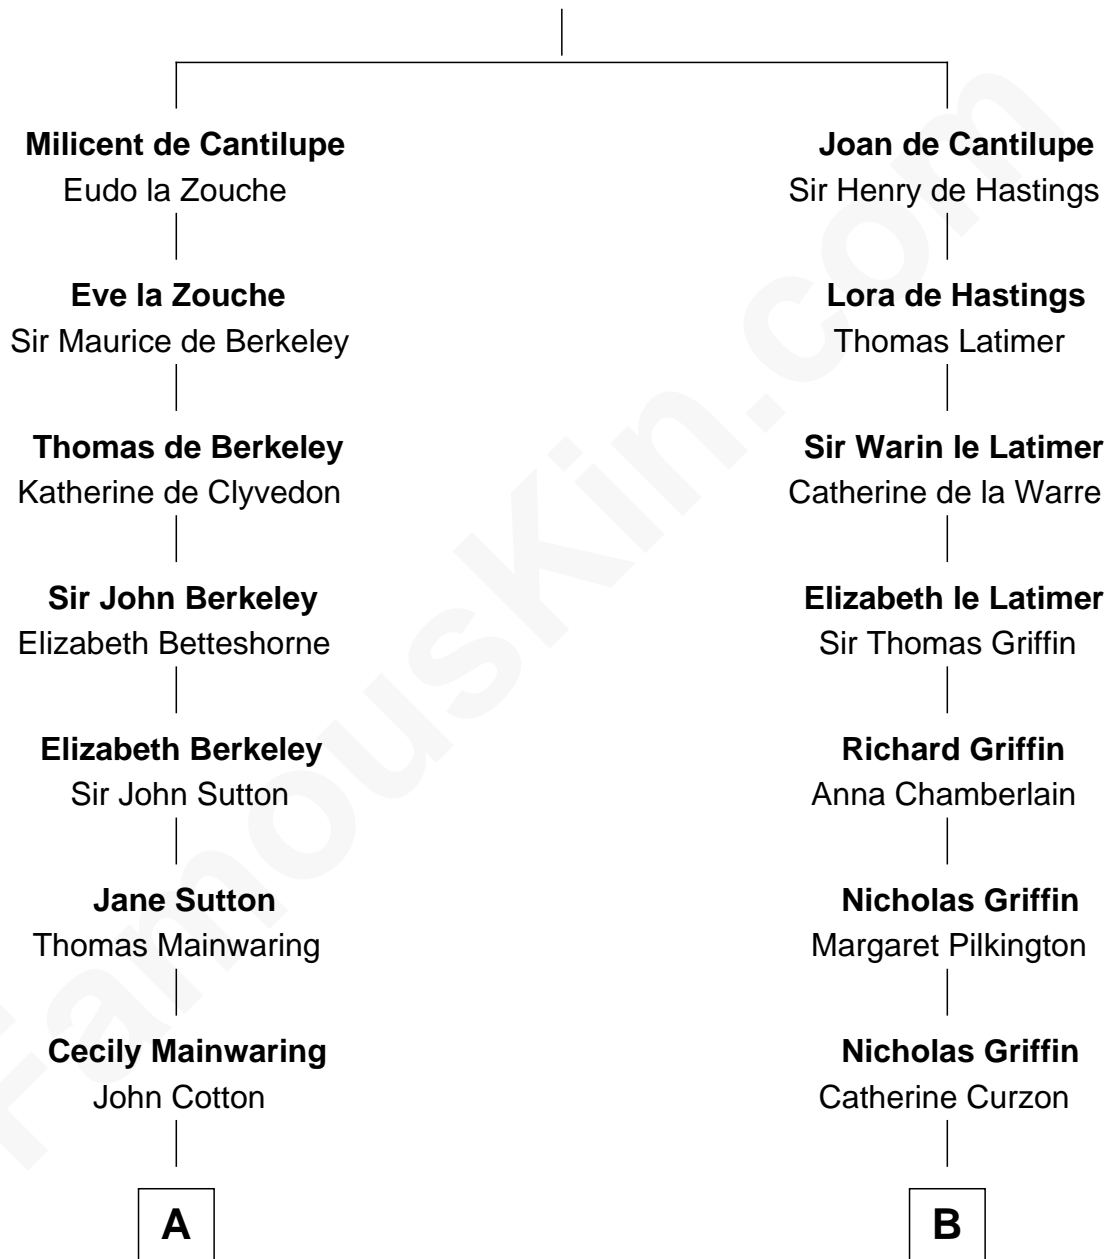

**FamousKin.com**  
**Relationship Chart of**  
**Melvyn Douglas**  
*Movie Actor*

18th cousin 3 times removed of

**Liz Claiborne**

*Fashion Designer and Founder of Liz Claiborne Inc.*

**Sir William de Cantilupe**

Eve de Braiose

**C**

**Lena Priscilla Shackelford**  
Edouard Gregory Hesselberg

**Melvyn Douglas**  
*Movie Actor*

**D**

**William Charles Cole Claiborne**  
Clarisse Duralde

**William Charles Cole Claiborne**  
Louise de Balathier