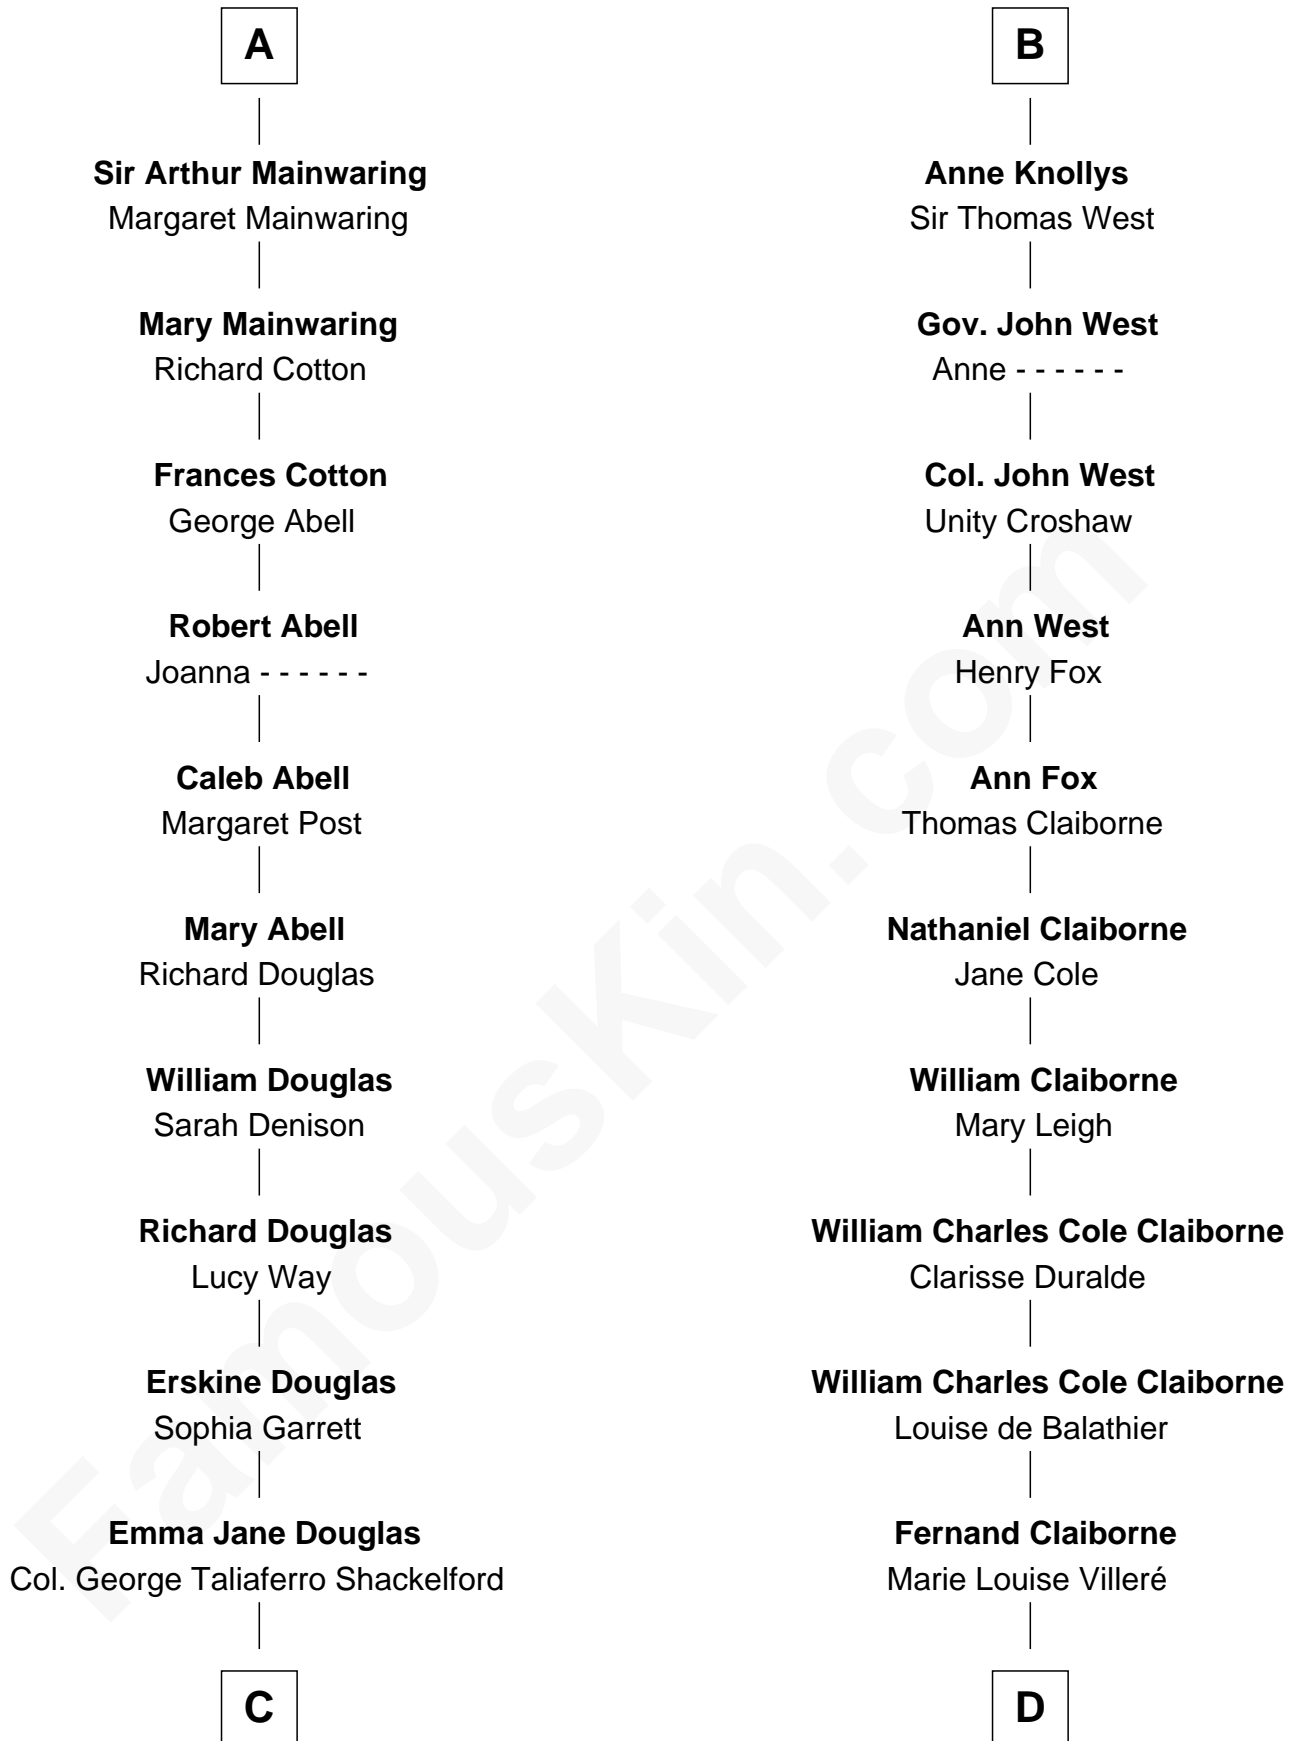

FamousKin.com Relationship Chart of

Melvyn Douglas

Movie Actor

18th cousin of

Liz Claiborne

Fashion Designer and Founder of Liz Claiborne Inc.

C

Lena Priscilla Shackelford
Edouard Gregory Hesselberg