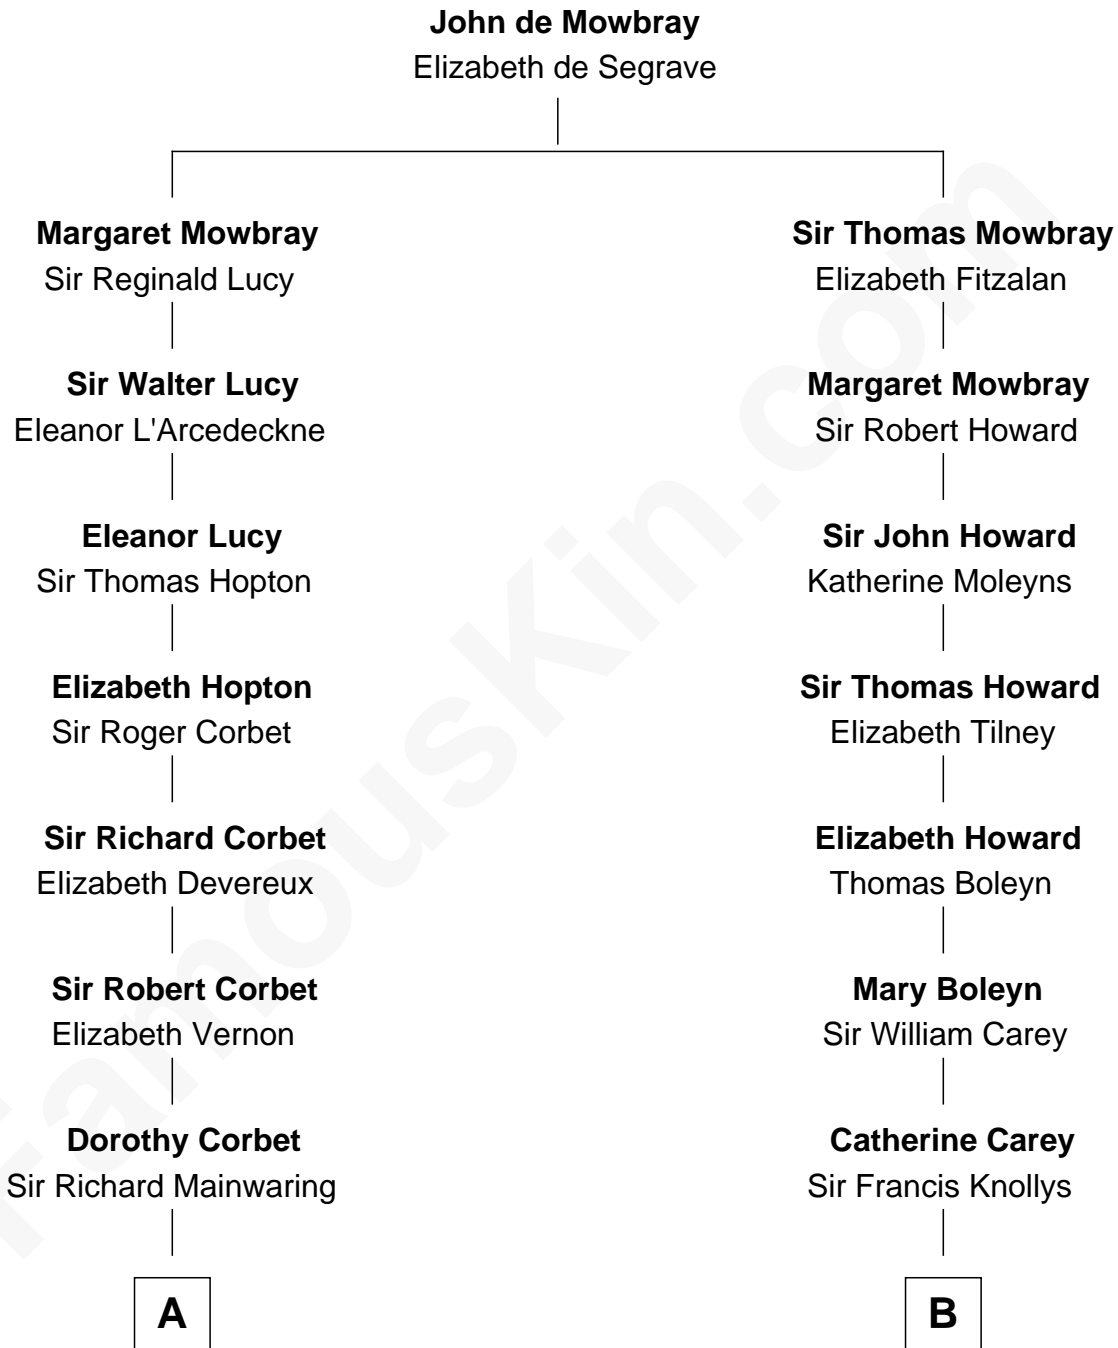

FamousKin.com Relationship Chart of

Melvyn Douglas

Movie Actor

18th cousin of

Liz Claiborne

Fashion Designer and Founder of Liz Claiborne Inc.

C

Lena Priscilla Shackelford
Edouard Gregory Hesselberg

Melvyn Douglas
Movie Actor

D

Omer Villere Claiborne
Carolyn Louise Fenner

Liz Claiborne
Found of Liz Claiborne Inc.

FamousKin.com