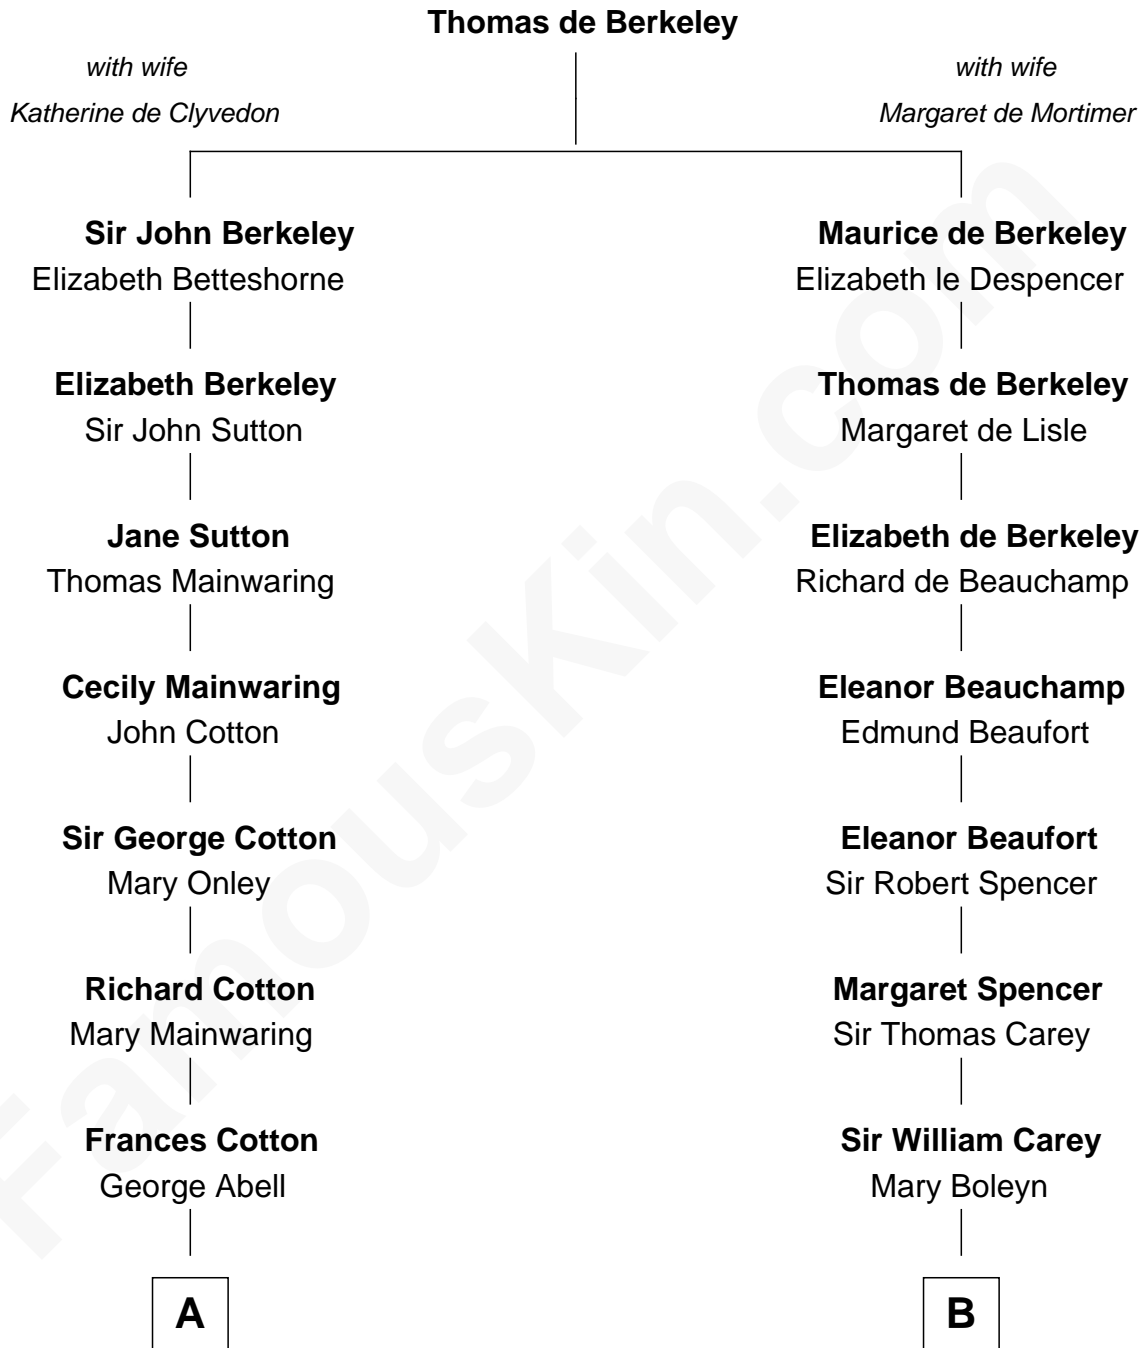

FamousKin.com Relationship Chart of

Melvyn Douglas
Movie Actor

15th cousin of

William C. C. Claiborne
1st Governor of Louisiana

A

Robert Abell
Joanna - - - - -

Caleb Abell
Margaret Post

Mary Abell
Richard Douglas

William Douglas
Sarah Denison

Richard Douglas
Lucy Way

Erskine Douglas
Sophia Garrett

Emma Jane Douglas
Col. George Taliaferro Shackelford

Lena Priscilla Shackelford
Edouard Gregory Hesselberg

Melvyn Douglas
Movie Actor