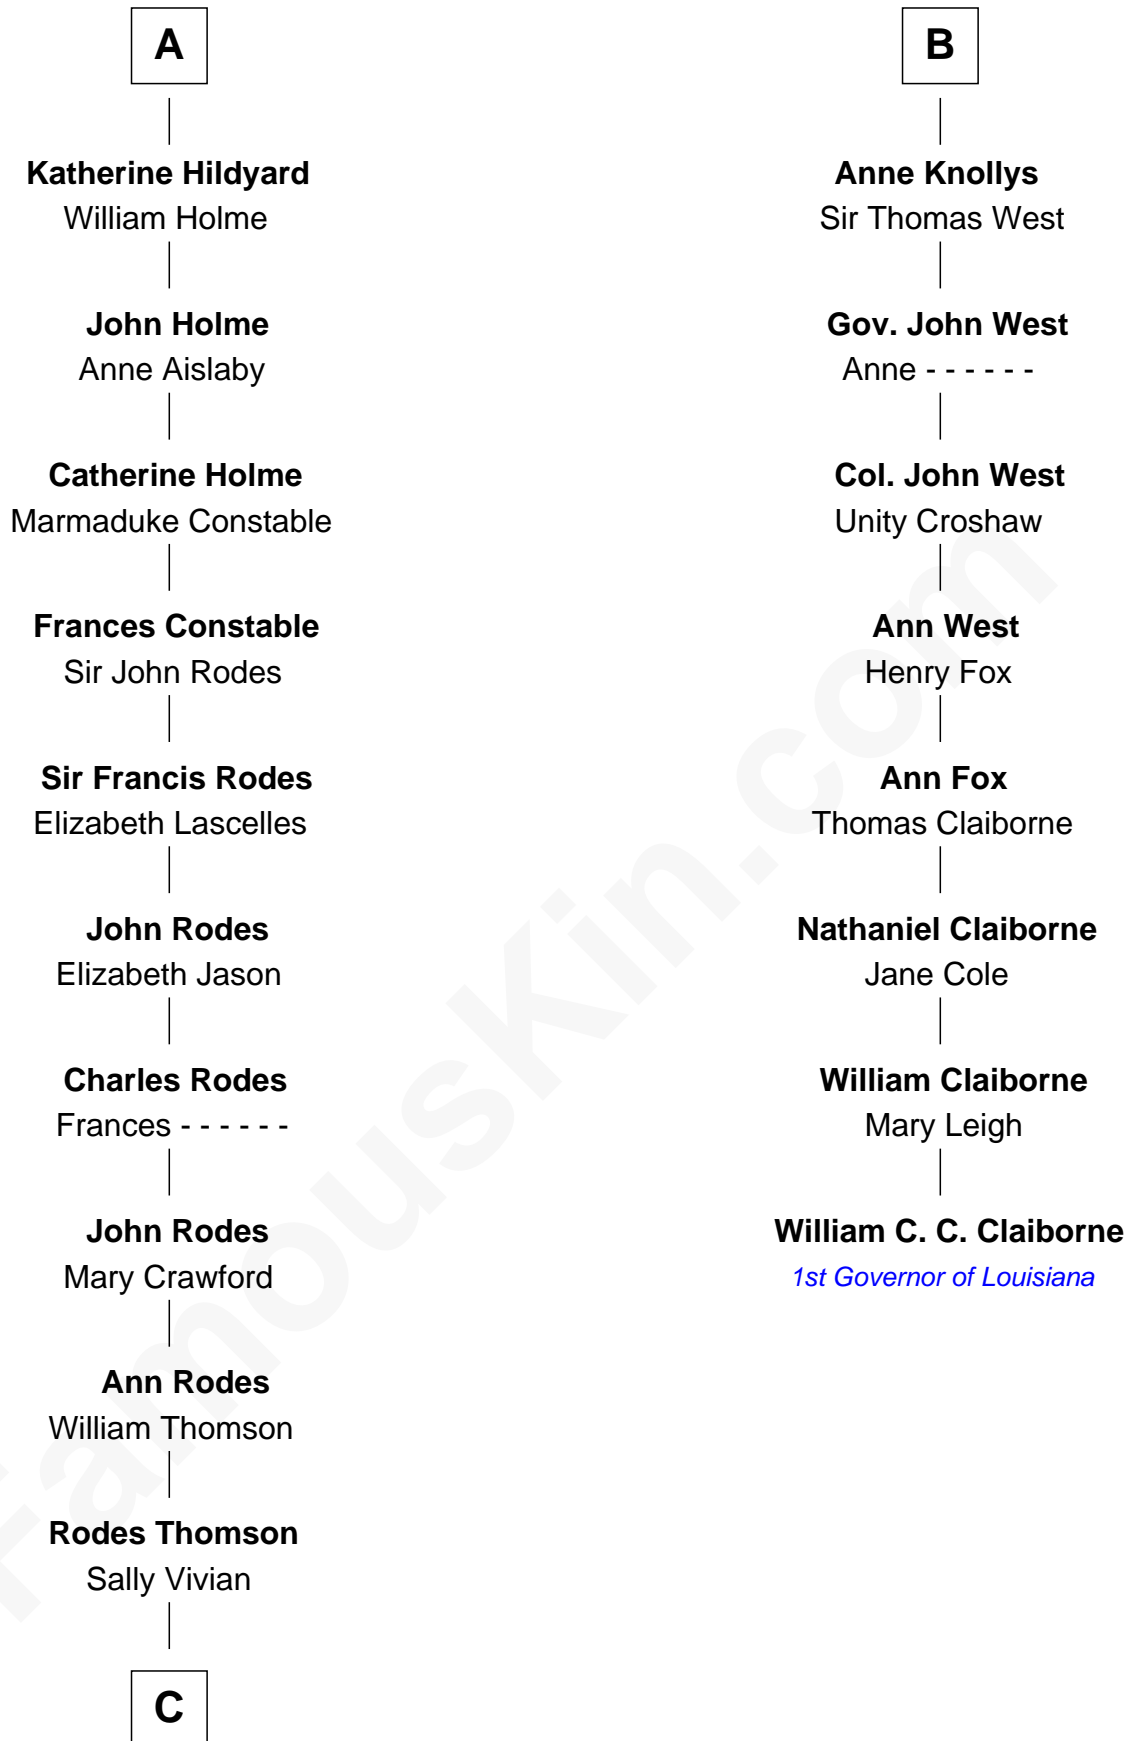

FamousKin.com Relationship Chart of

Melvyn Douglas

Movie Actor

14th cousin 7 times removed of

William C. C. Claiborne

1st Governor of Louisiana

Edward III, King of England

Philippa of Hainault

C

Nancy Thomson
Thomas Johnson Garrett

Sophia Garrett
Erskine Douglas

Emma Jane Douglas
Col. George Taliaferro Shackelford

Lena Priscilla Shackelford
Edouard Gregory Hesselberg

Melvyn Douglas
Movie Actor

FamousKin.com