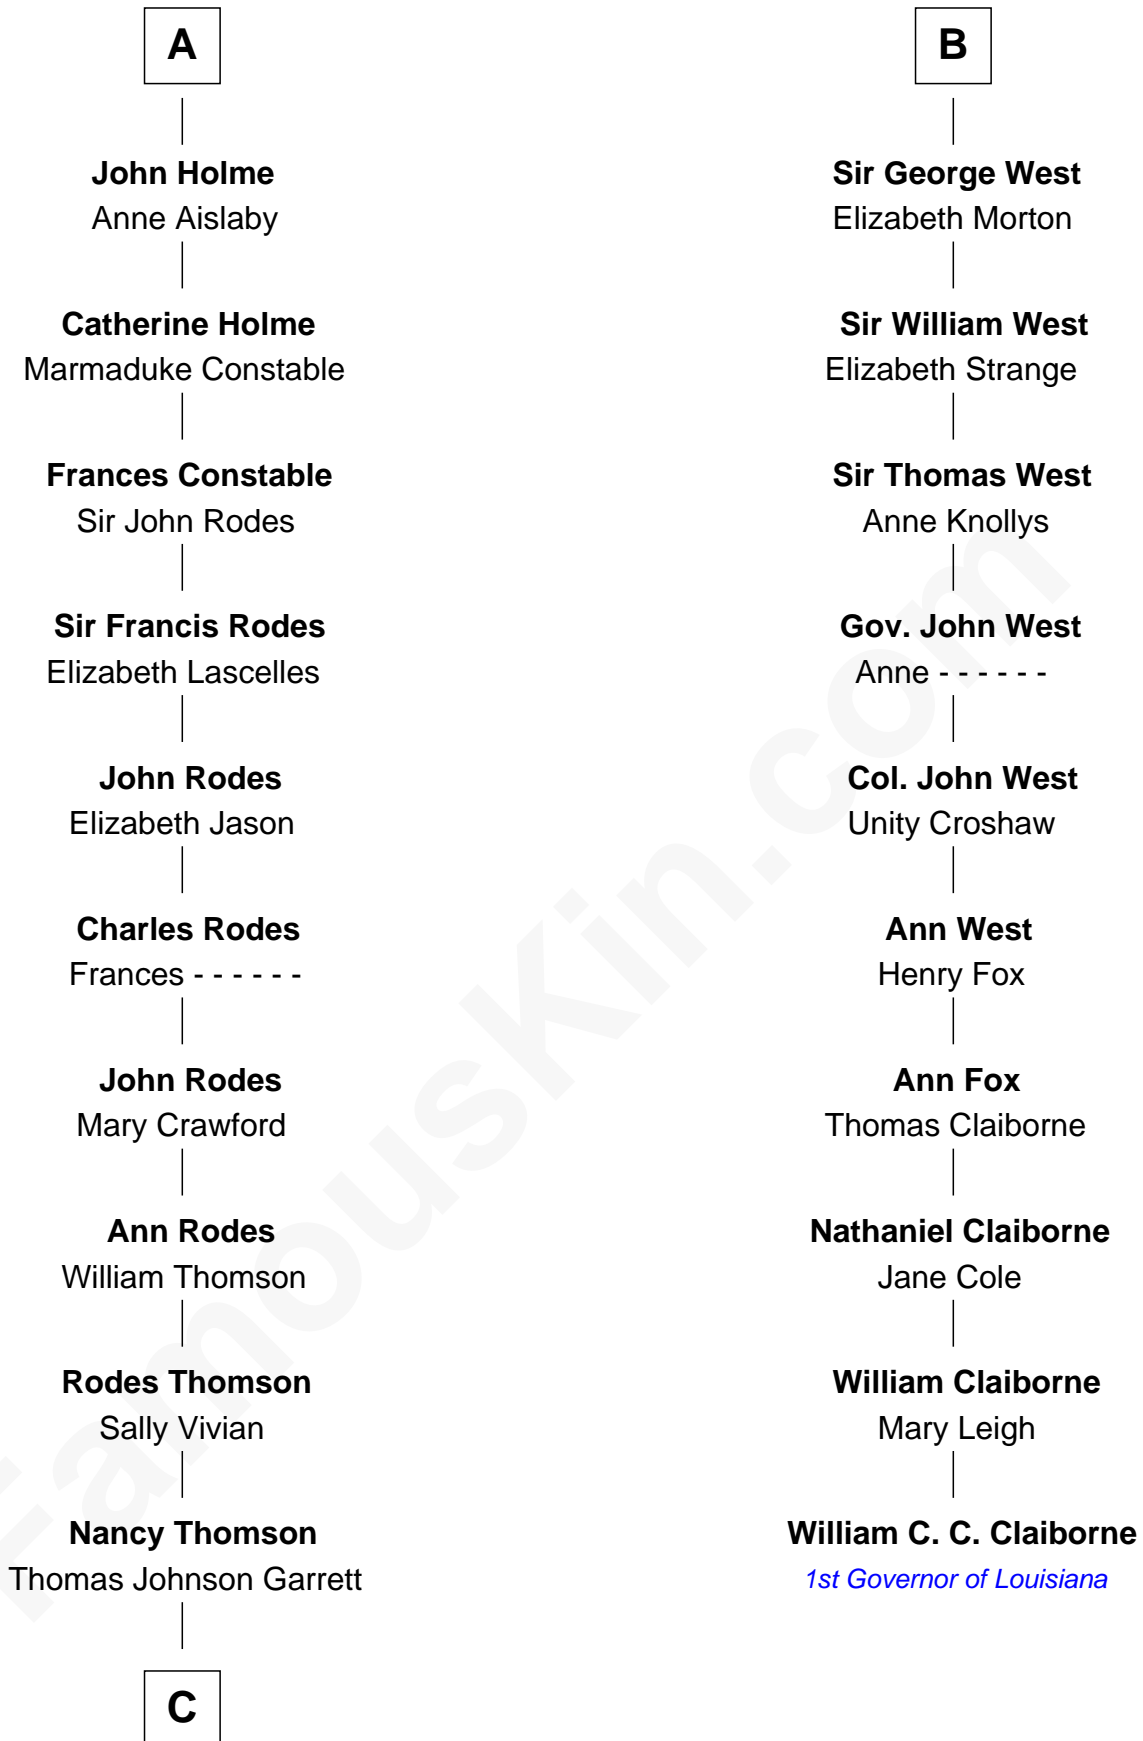

FamousKin.com
Relationship Chart of
Melvyn Douglas
Movie Actor

16th cousin 4 times removed of
William C. C. Claiborne
1st Governor of Louisiana

C

—
Sophia Garrett
Erskine Douglas

—
Emma Jane Douglas
Col. George Taliaferro Shackelford

—
Lena Priscilla Shackelford
Edouard Gregory Hesselberg

—
Melvyn Douglas
Movie Actor

FamousKin.com