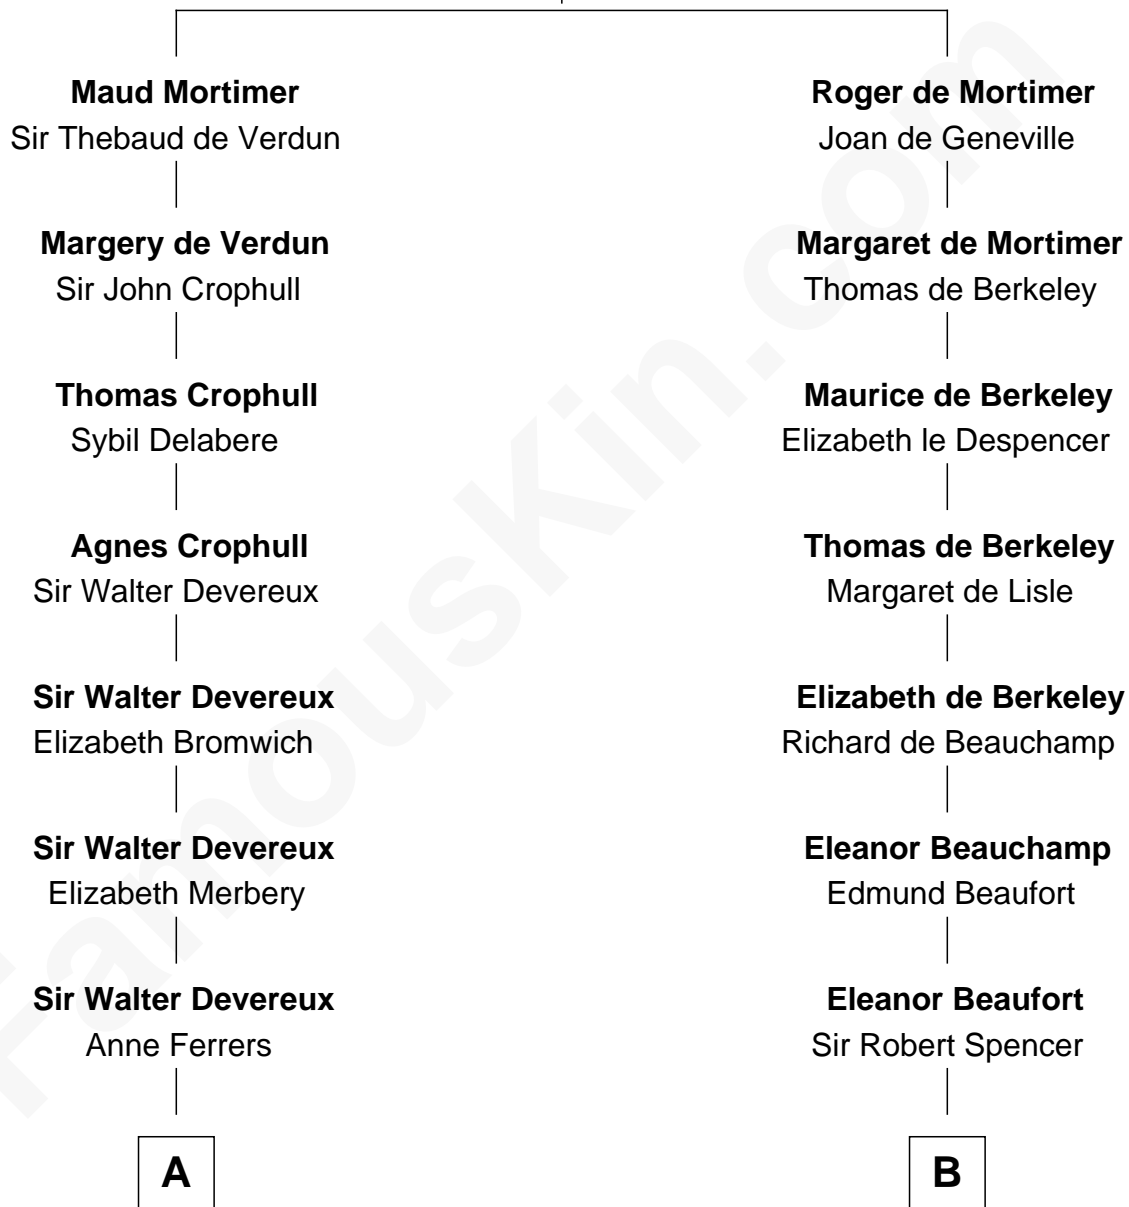

FamousKin.com
Relationship Chart of
Melvyn Douglas
Movie Actor

17th cousin 4 times removed of
William C. C. Claiborne
1st Governor of Louisiana

Sir Edmund Mortimer
 Margaret de Fiennes

C

Richard Douglas

Lucy Way

Erskine Douglas

Sophia Garrett

Emma Jane Douglas

Col. George Taliaferro Shackelford

Lena Priscilla Shackelford

Edouard Gregory Hesselberg

Melvyn Douglas

Movie Actor