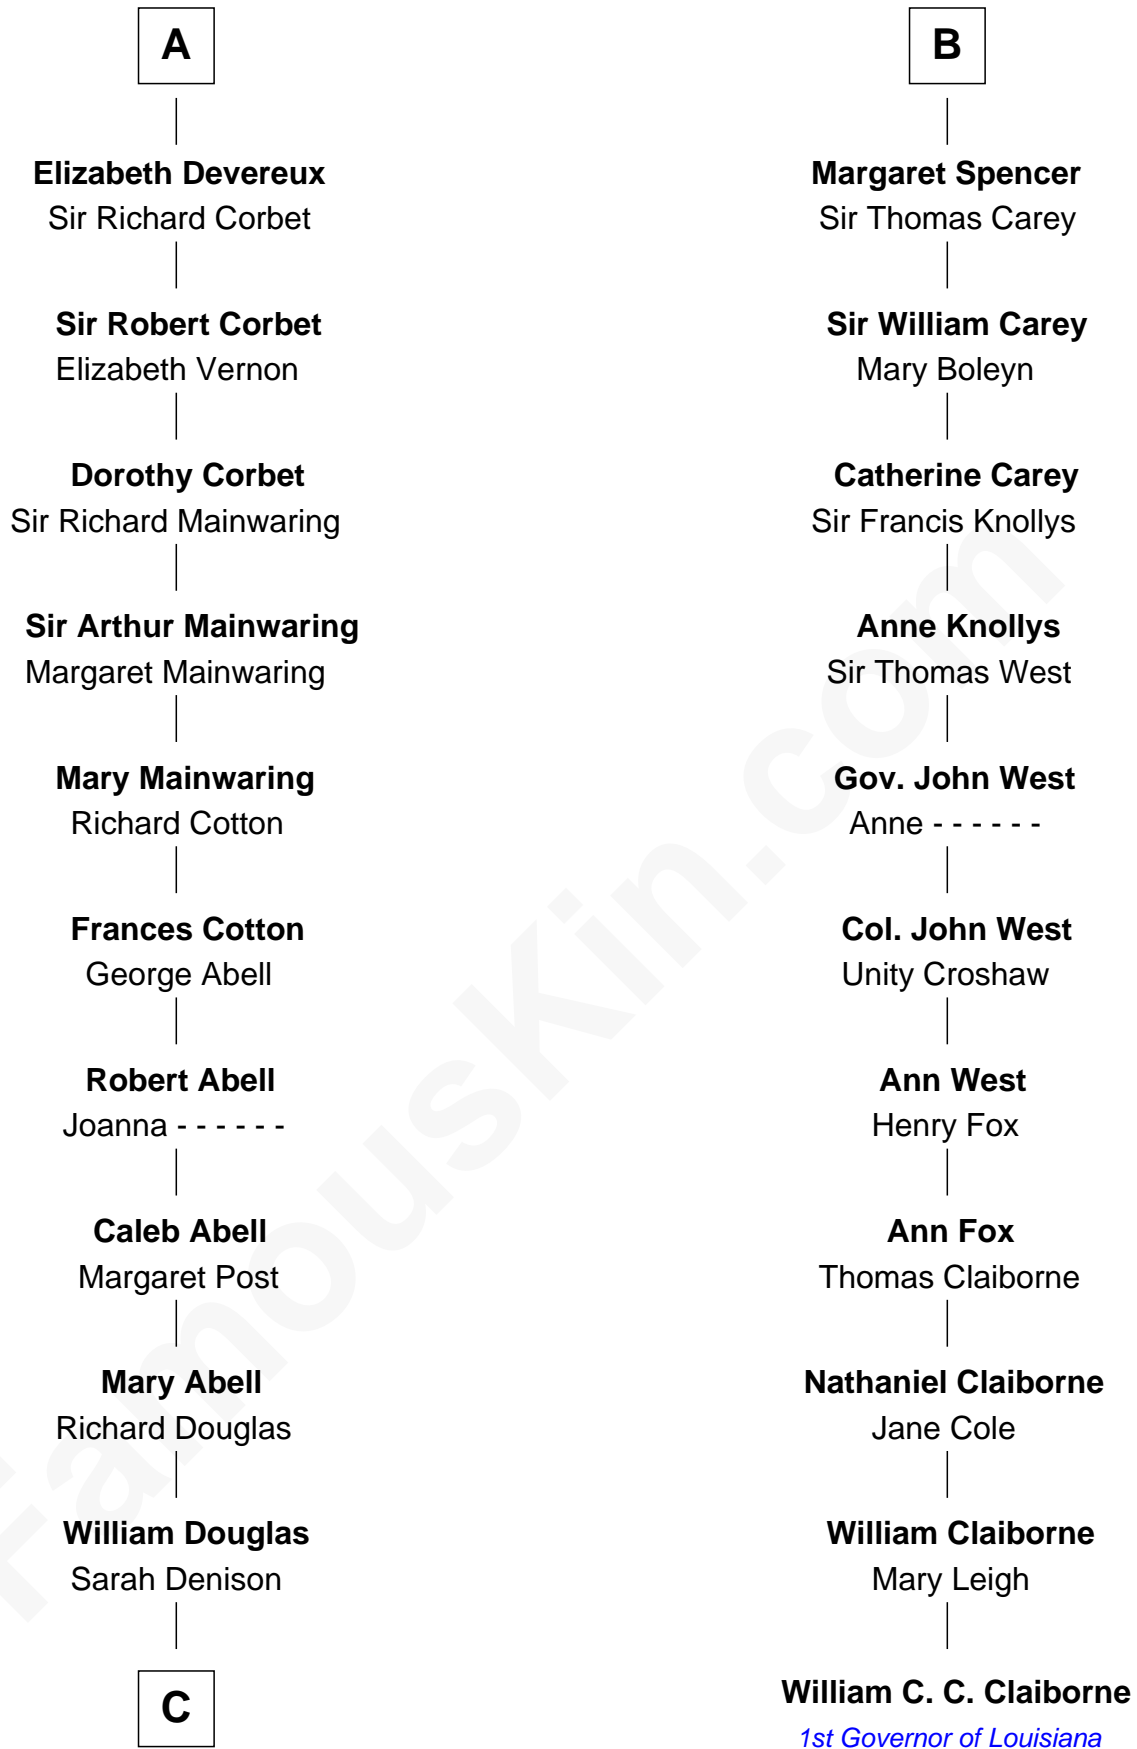

FamousKin.com
Relationship Chart of
Melvyn Douglas
Movie Actor

17th cousin 4 times removed of
William C. C. Claiborne
1st Governor of Louisiana

Sir Edmund Mortimer
 Margaret de Fiennes

C

Richard Douglas

Lucy Way

Erskine Douglas

Sophia Garrett

Emma Jane Douglas

Col. George Taliaferro Shackelford

Lena Priscilla Shackelford

Edouard Gregory Hesselberg

Melvyn Douglas

Movie Actor