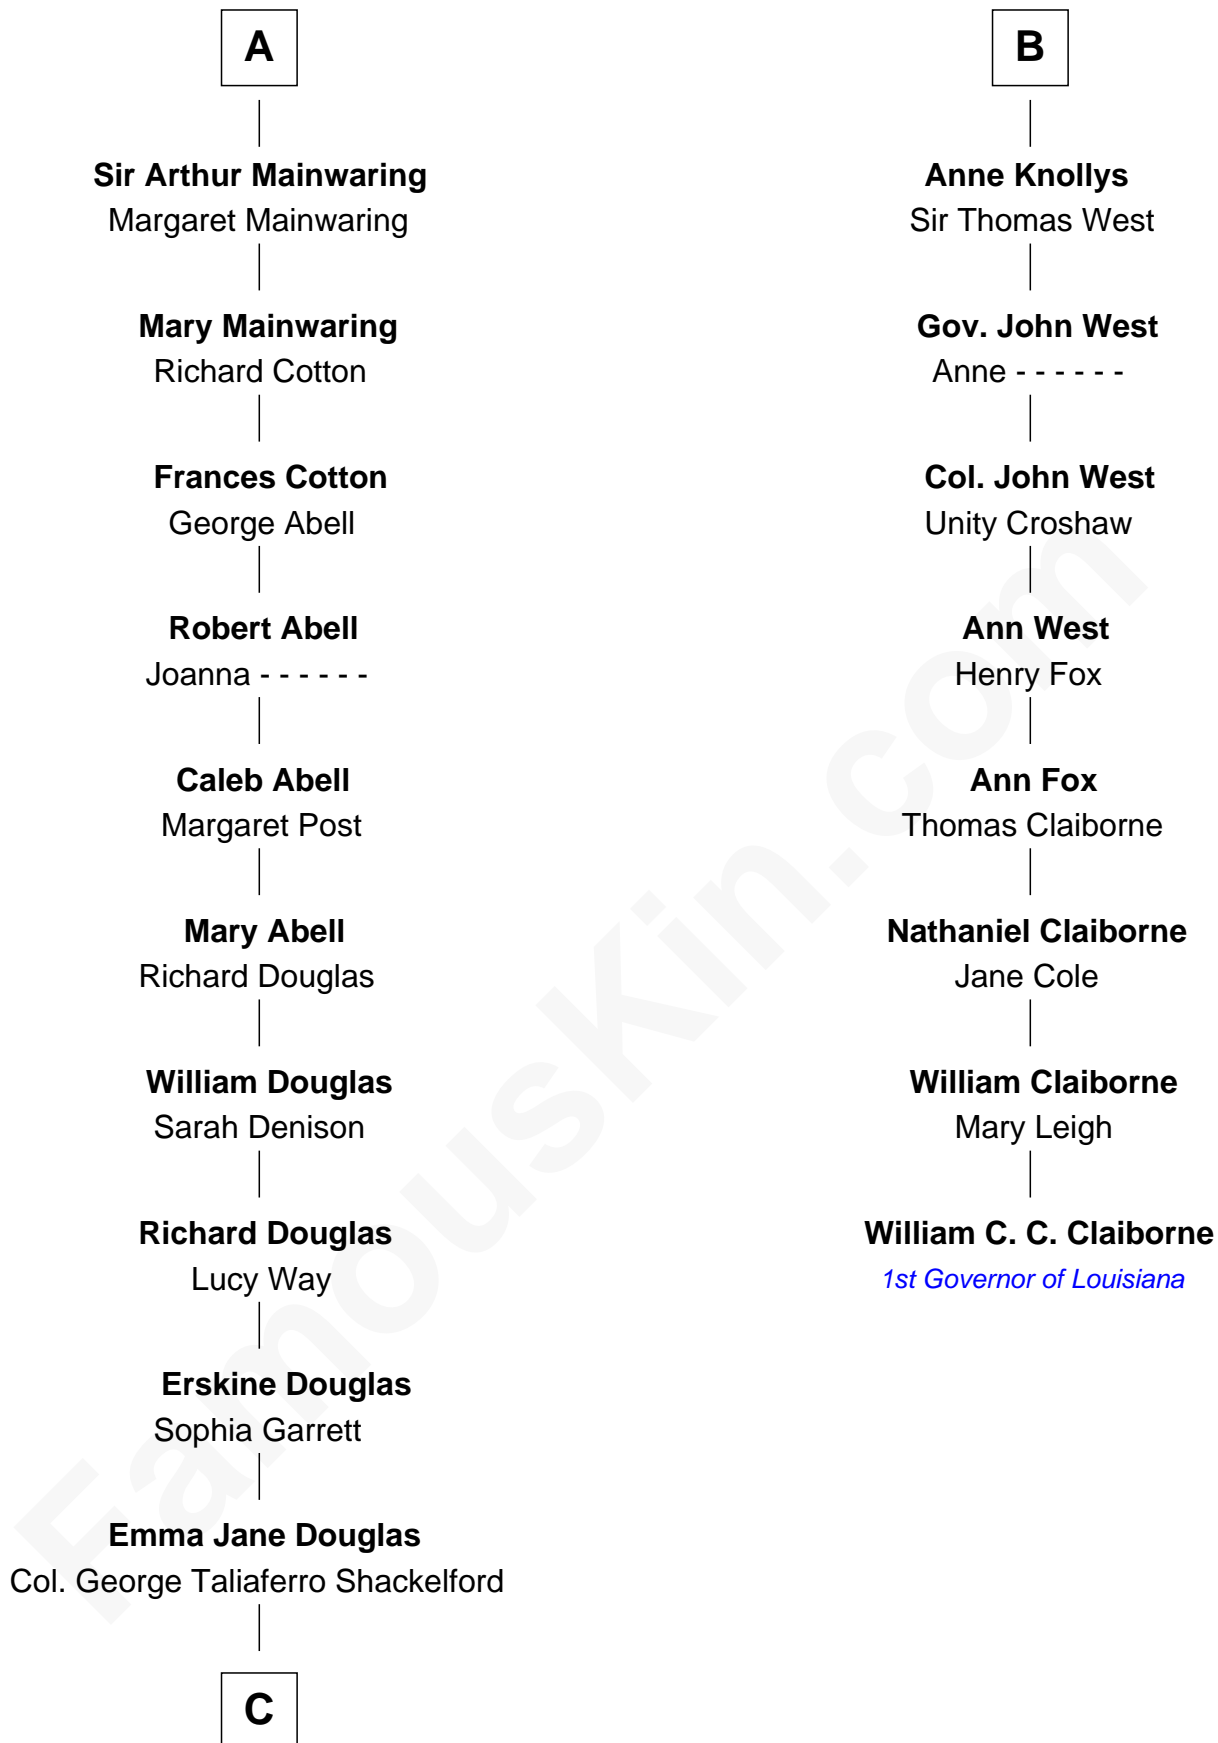

**FamousKin.com**  
**Relationship Chart of**  
**Melvyn Douglas**  
*Movie Actor*

14th cousin 4 times removed of  
**William C. C. Claiborne**  
*1st Governor of Louisiana*

**C**

**Lena Priscilla Shackelford**  
Edouard Gregory Hesselberg