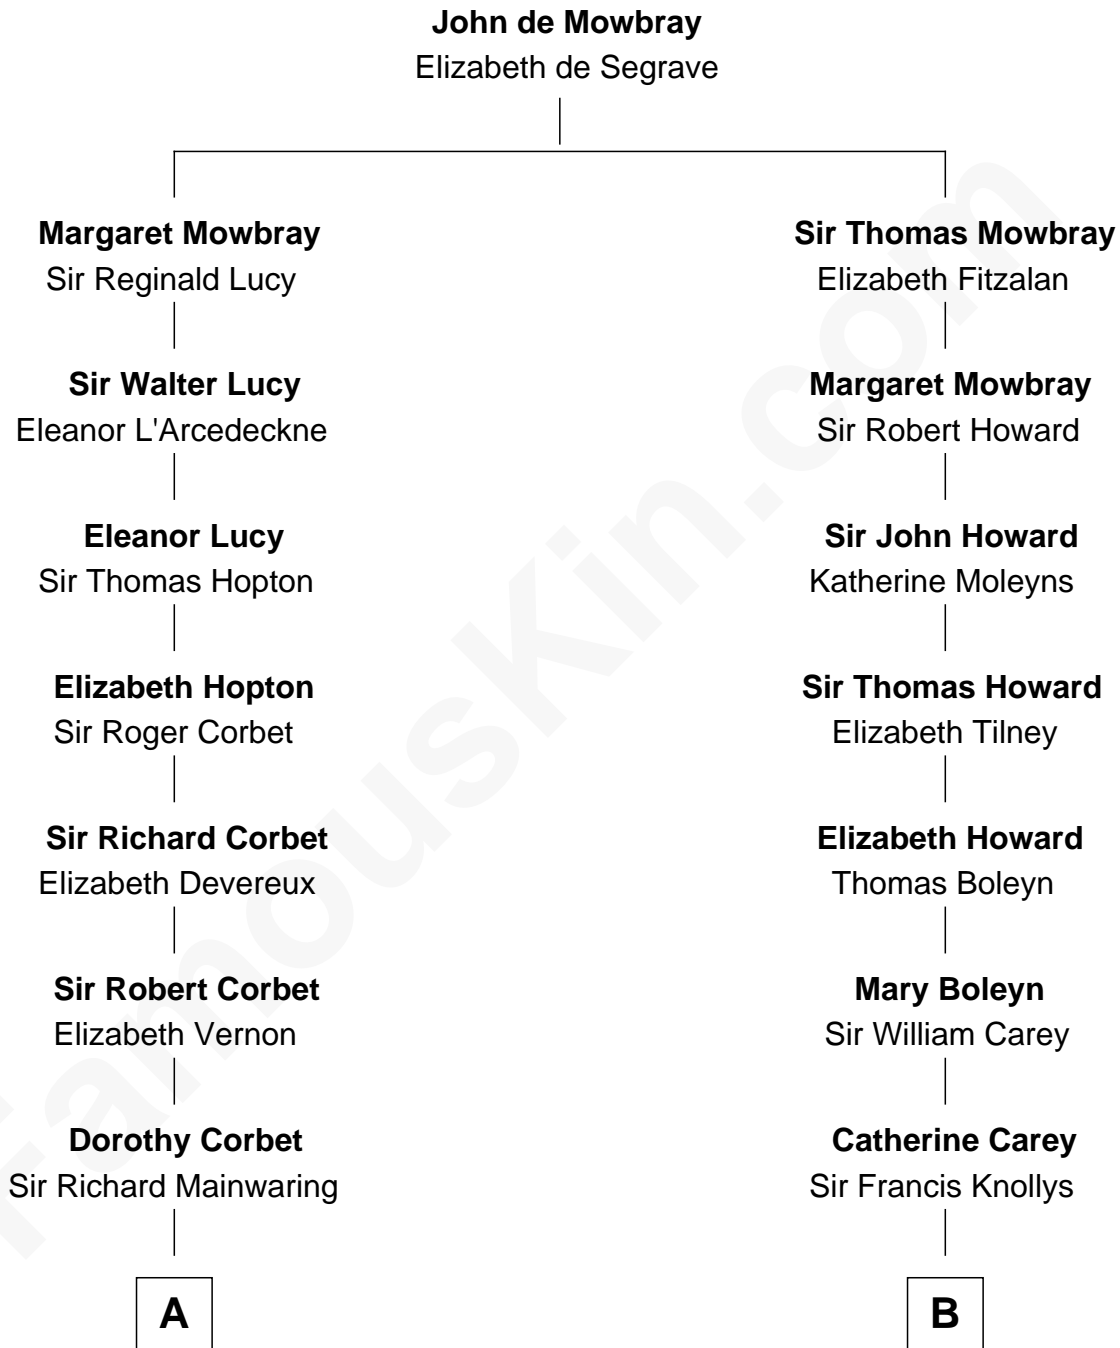

**FamousKin.com**  
**Relationship Chart of**  
**Melvyn Douglas**  
*Movie Actor*

14th cousin 4 times removed of  
**William C. C. Claiborne**  
*1st Governor of Louisiana*

**C**

**Lena Priscilla Shackelford**  
Edouard Gregory Hesselberg

**Melvyn Douglas**  
*Movie Actor*

FamousKin.com