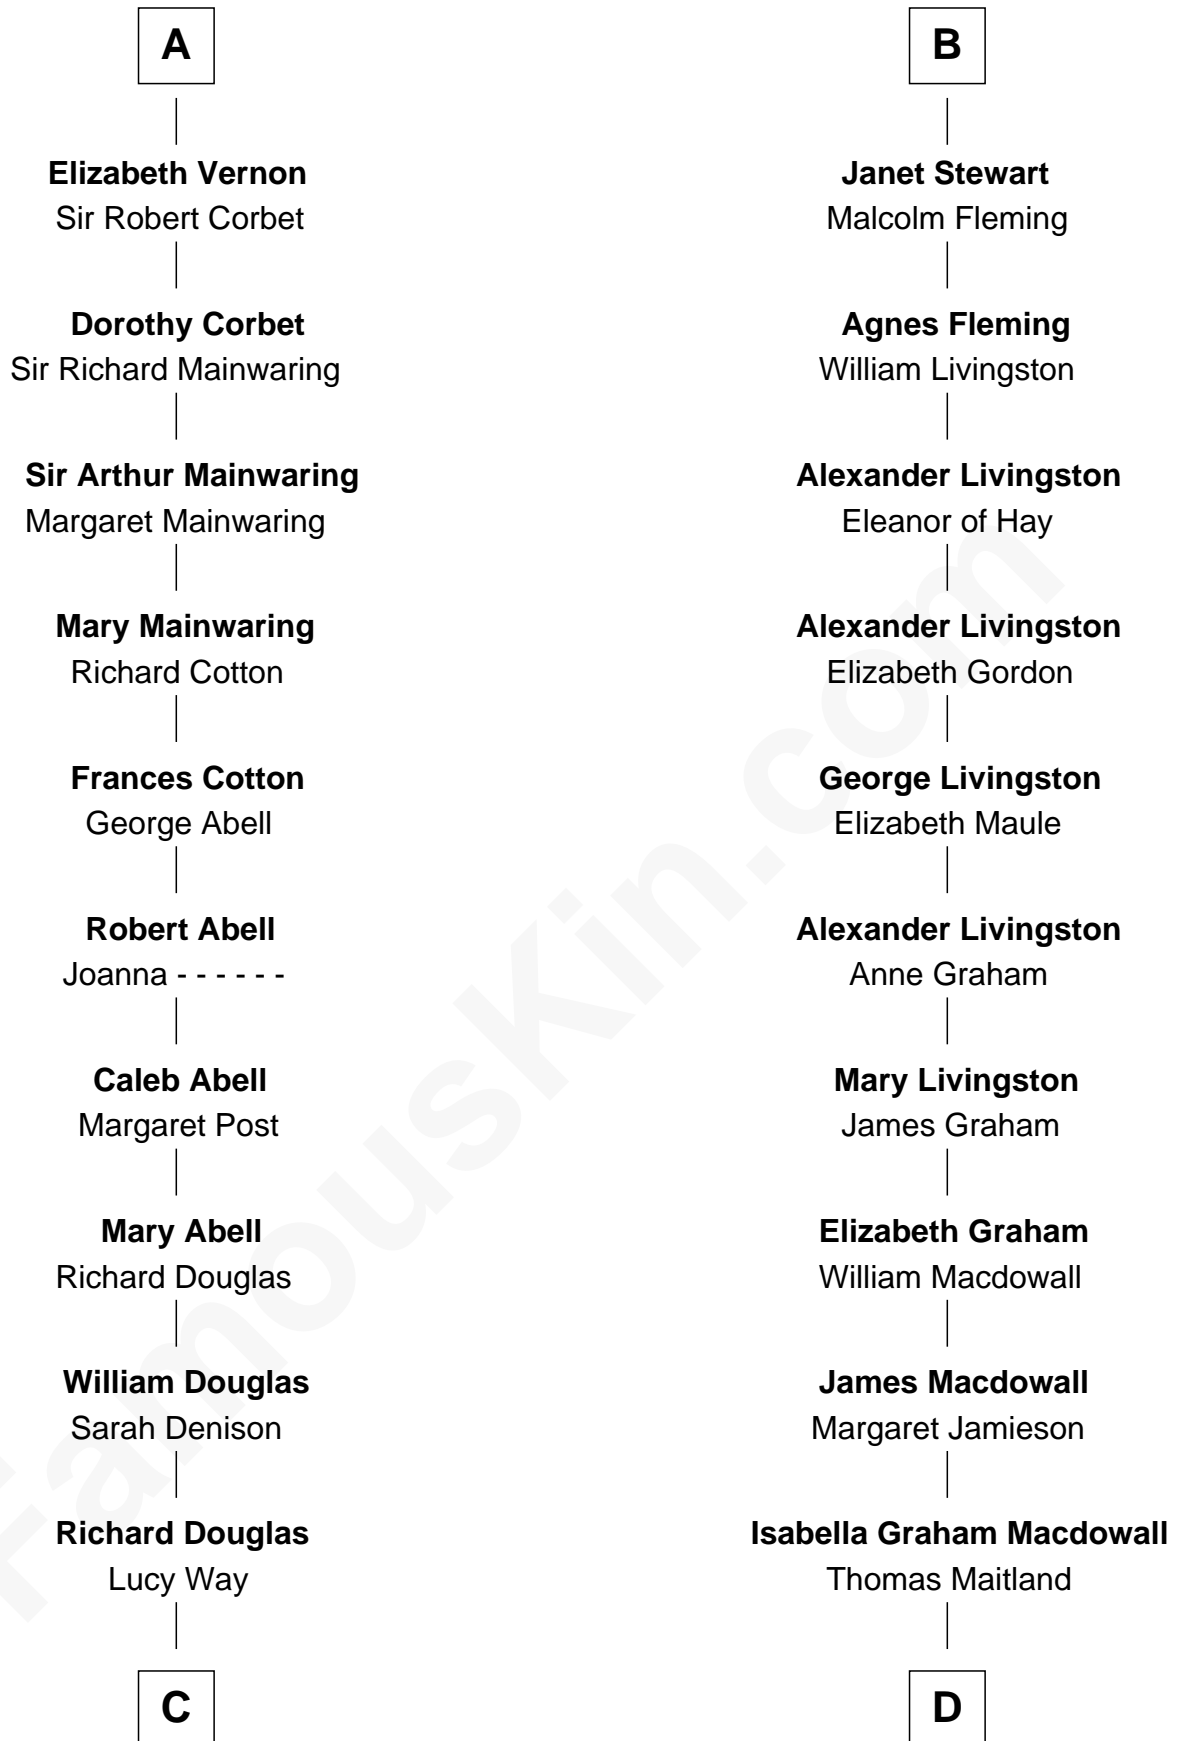

FamousKin.com Relationship Chart of

Melvyn Douglas
Movie Actor

20th cousin 1 time removed of

Howard Dean
79th Governor of Vermont

C

Erskine Douglas

Sophia Garrett

Emma Jane Douglas

Col. George Taliaferro Shackelford

Lena Priscilla Shackelford

Edouard Gregory Hesselberg

Melvyn Douglas

Movie Actor

D

James William Maitland

Agnes Jane O'Reilly