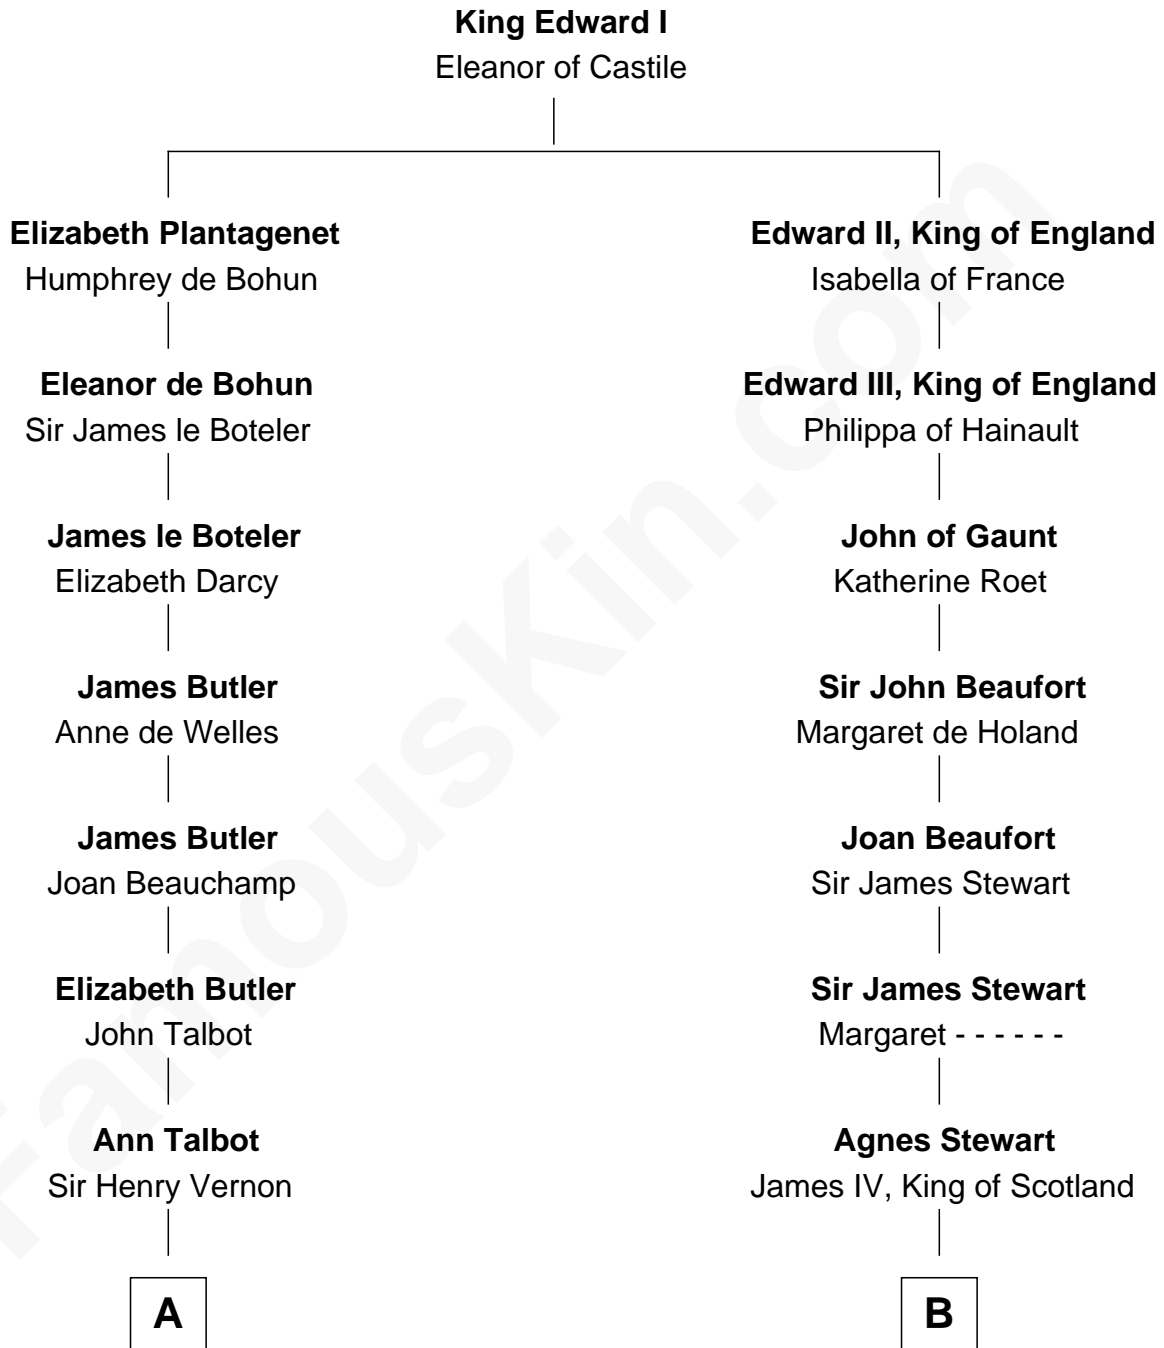

FamousKin.com Relationship Chart of

Melvyn Douglas
Movie Actor

20th cousin 1 time removed of

Howard Dean
79th Governor of Vermont

C

Erskine Douglas

Sophia Garrett

Emma Jane Douglas

Col. George Taliaferro Shackelford

Lena Priscilla Shackelford

Edouard Gregory Hesselberg

Melvyn Douglas

Movie Actor

D

James William Maitland

Agnes Jane O'Reilly