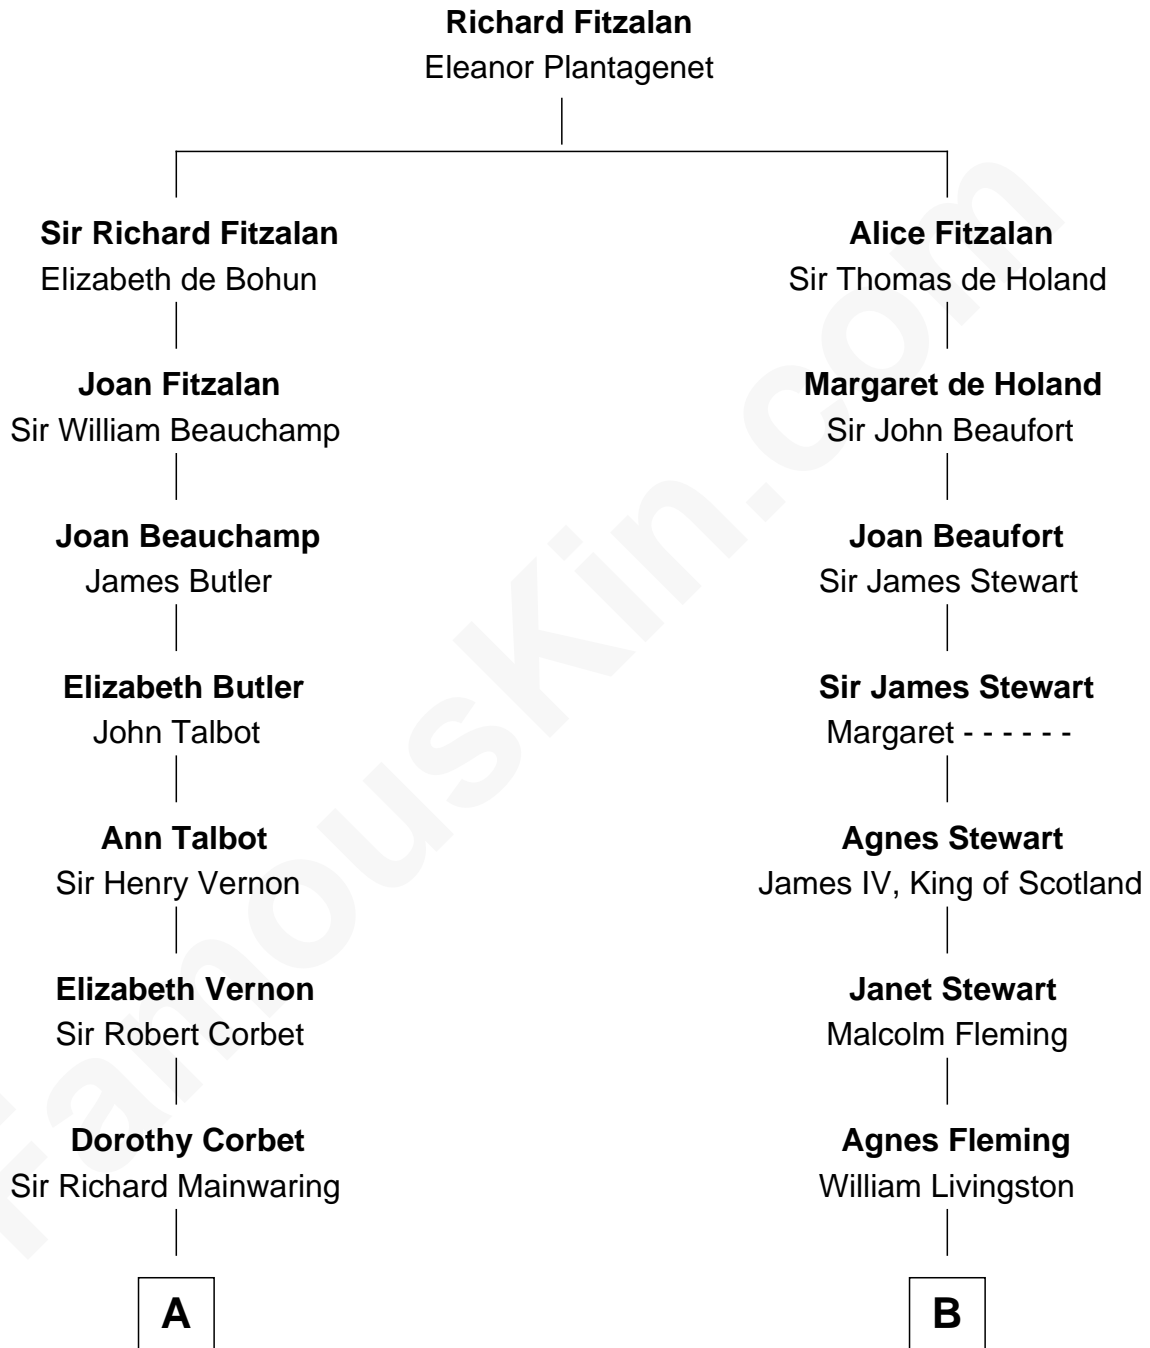

**FamousKin.com**  
**Relationship Chart of**  
**Melvyn Douglas**  
*Movie Actor*

18th cousin 1 time removed of  
**Howard Dean**  
*79th Governor of Vermont*

**C**

**Lena Priscilla Shackelford**  
Edouard Gregory Hesselberg

**Melvyn Douglas**  
*Movie Actor*

**D**

**James William Maitland**  
Sylvia Wigglesworth

**Andrea Belden Maitland**  
Howard Brush Dean

**Howard Dean**  
*79th Governor of Vermont*

FamousKin.com