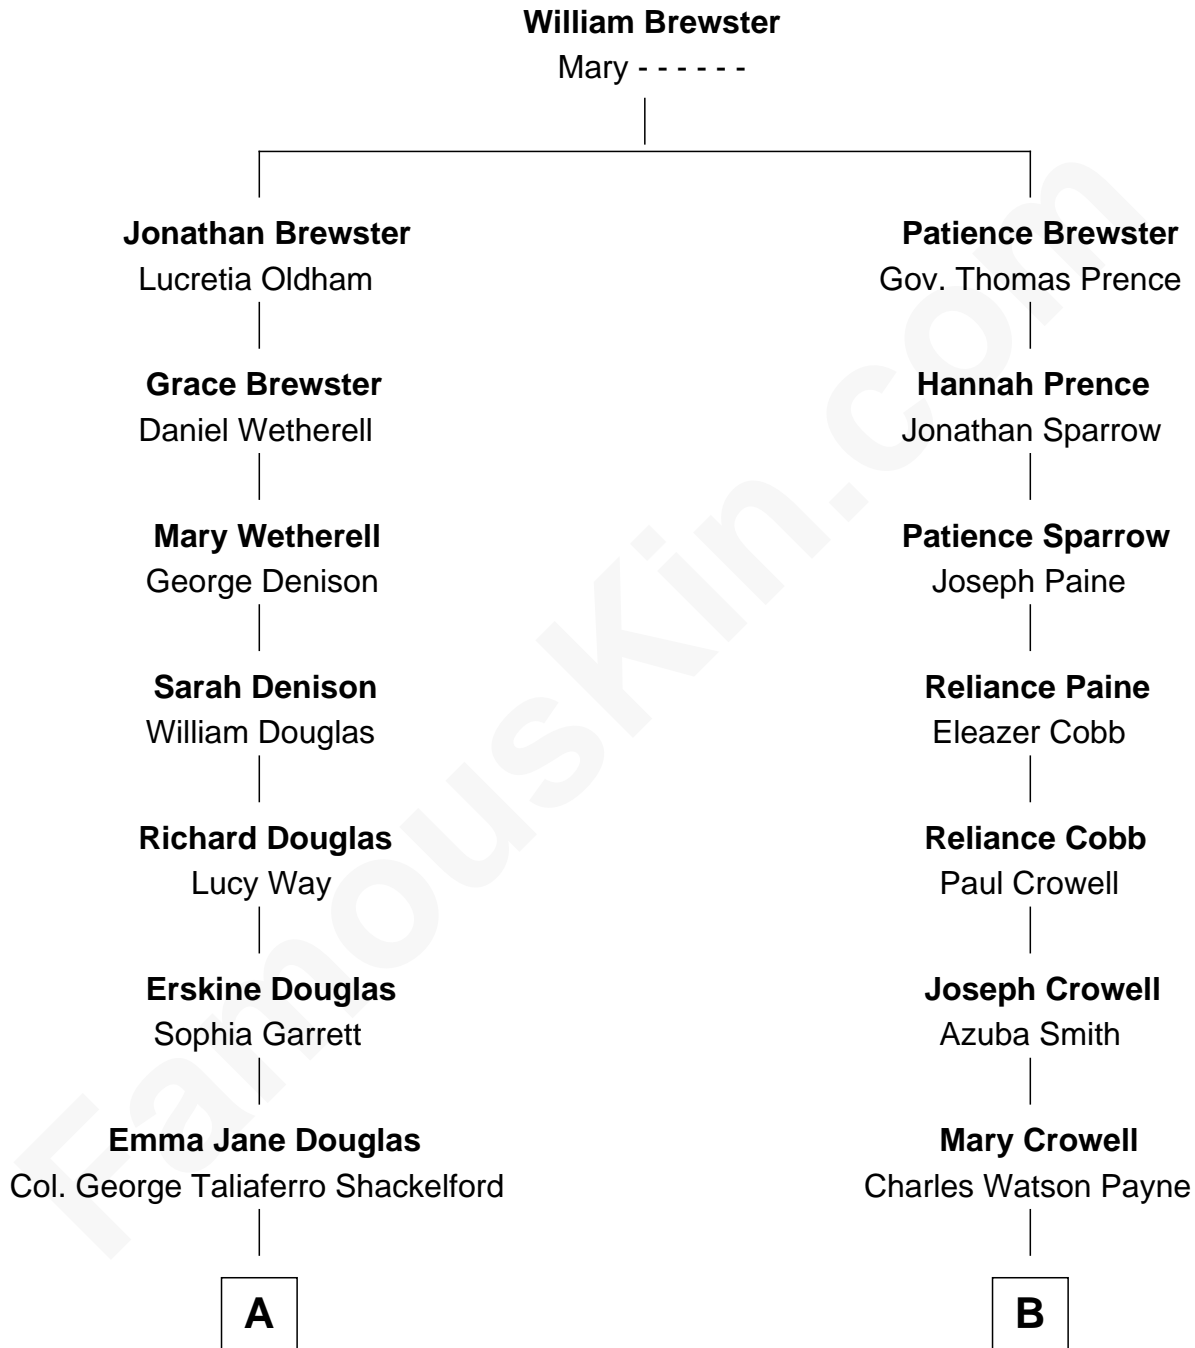

FamousKin.com
Relationship Chart of
Melvyn Douglas
Movie Actor

8th cousin 4 times removed of
Howard Dean
79th Governor of Vermont

A

Lena Priscilla Shackelford
Edouard Gregory Hesselberg

Melvyn Douglas
Movie Actor

B

Charles Watson Payne
Maria Christiana Hildreth

Maria L'Hommedieu Payne
Joseph Fahys

Lena Marianne Fahys
Henry Francis Cook

Maria Fahys Cook
Howard Brush Dean

Howard Brush Dean
Andrea Belden Maitland

Howard Dean
79th Governor of Vermont