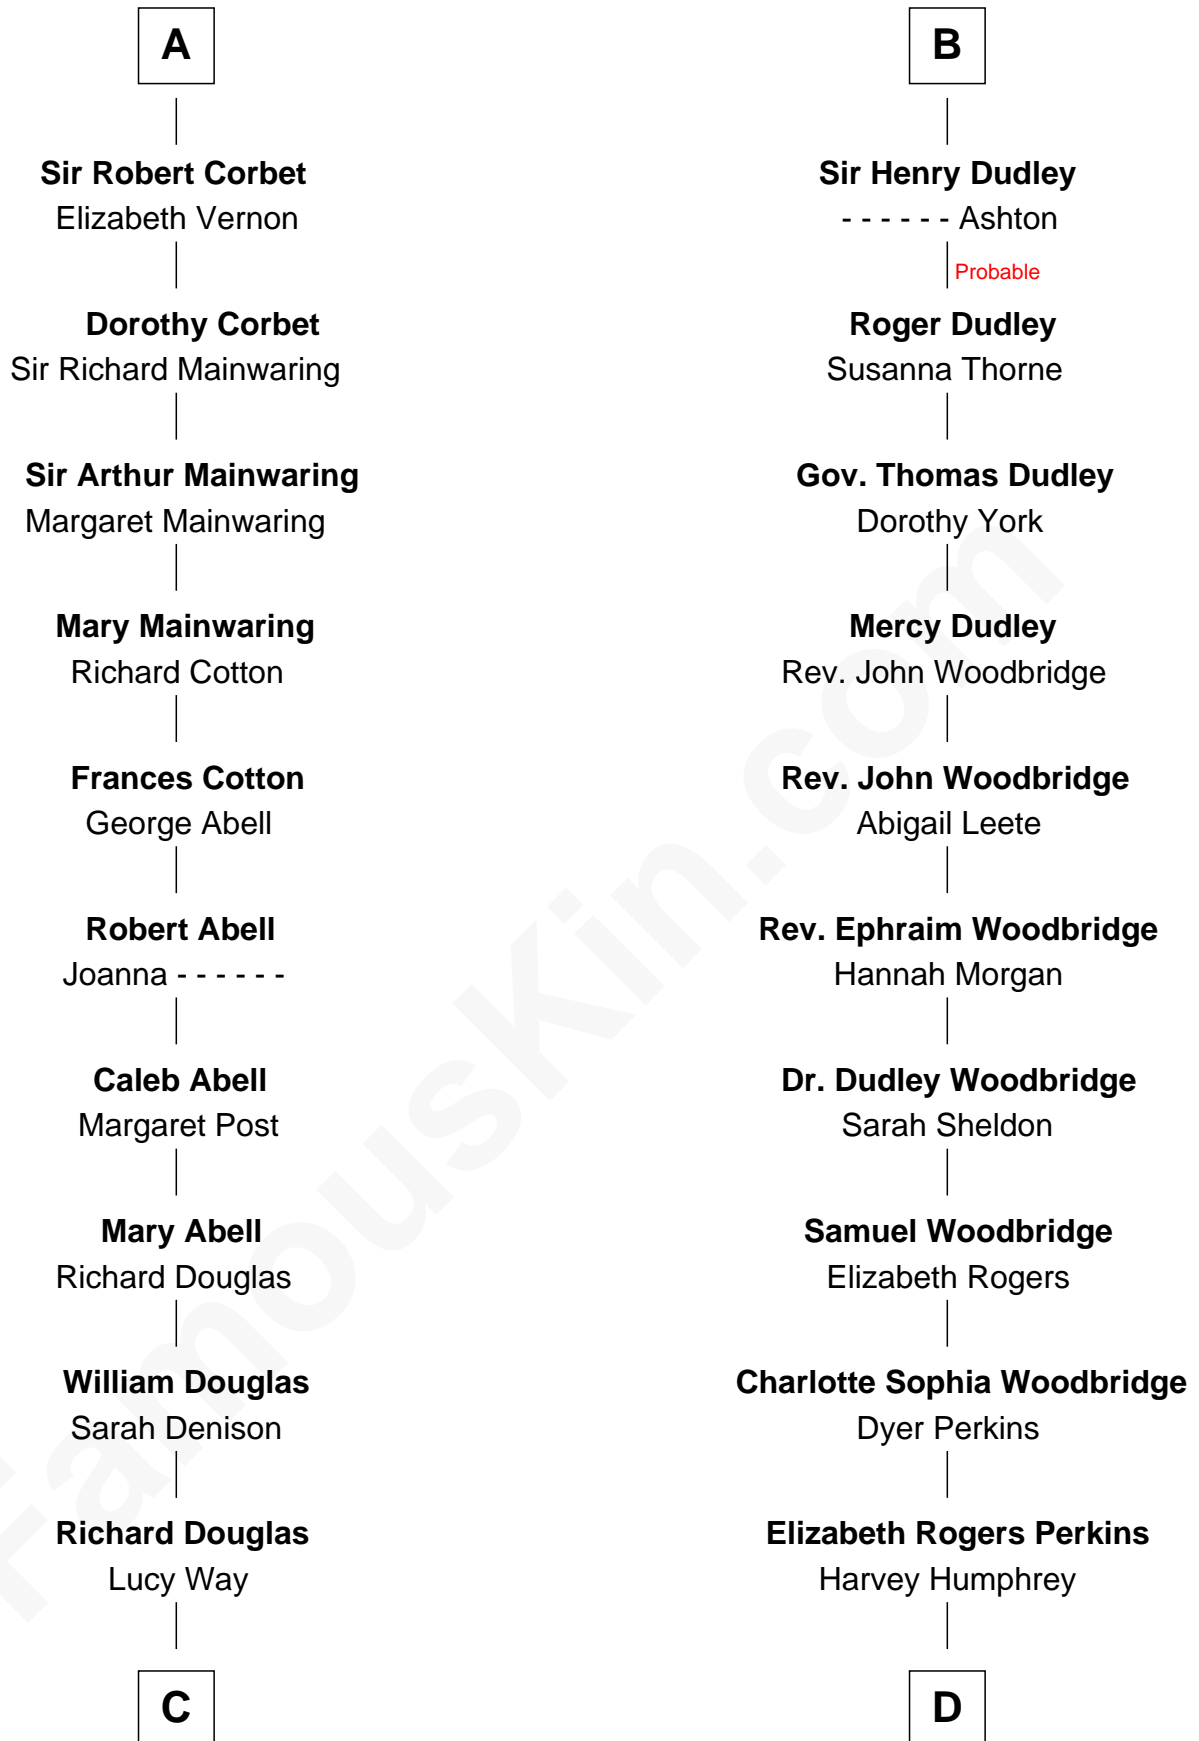

# FamousKin.com Relationship Chart of

**Melvyn Douglas**

*Movie Actor*

19th cousin 1 time removed of

**Humphrey Bogart**

*Movie Actor*

**C**

**Erskine Douglas**

Sophia Garrett

**Emma Jane Douglas**

Col. George Taliaferro Shackelford

**Lena Priscilla Shackelford**

Edouard Gregory Hesselberg

**Melvyn Douglas**

*Movie Actor*

**D**