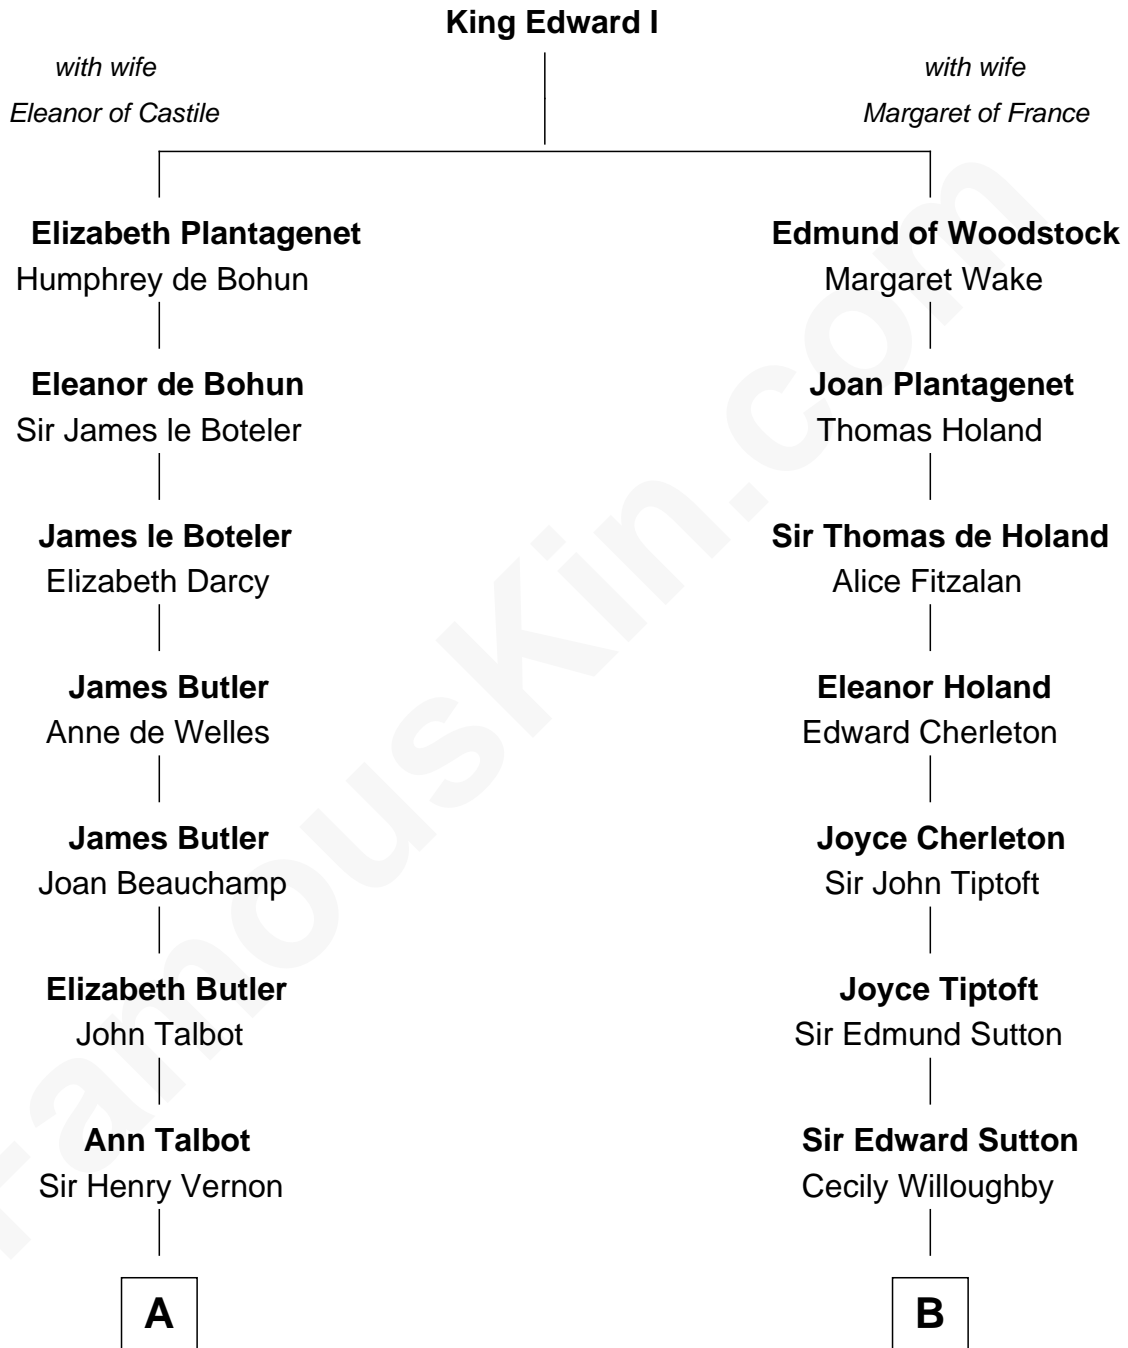

FamousKin.com Relationship Chart of

Melvyn Douglas

Movie Actor

20th cousin of

Humphrey Bogart

Movie Actor

C

Erskine Douglas

Sophia Garrett

Emma Jane Douglas

Col. George Taliaferro Shackelford

Lena Priscilla Shackelford

Edouard Gregory Hesselberg

Melvyn Douglas

Movie Actor

D