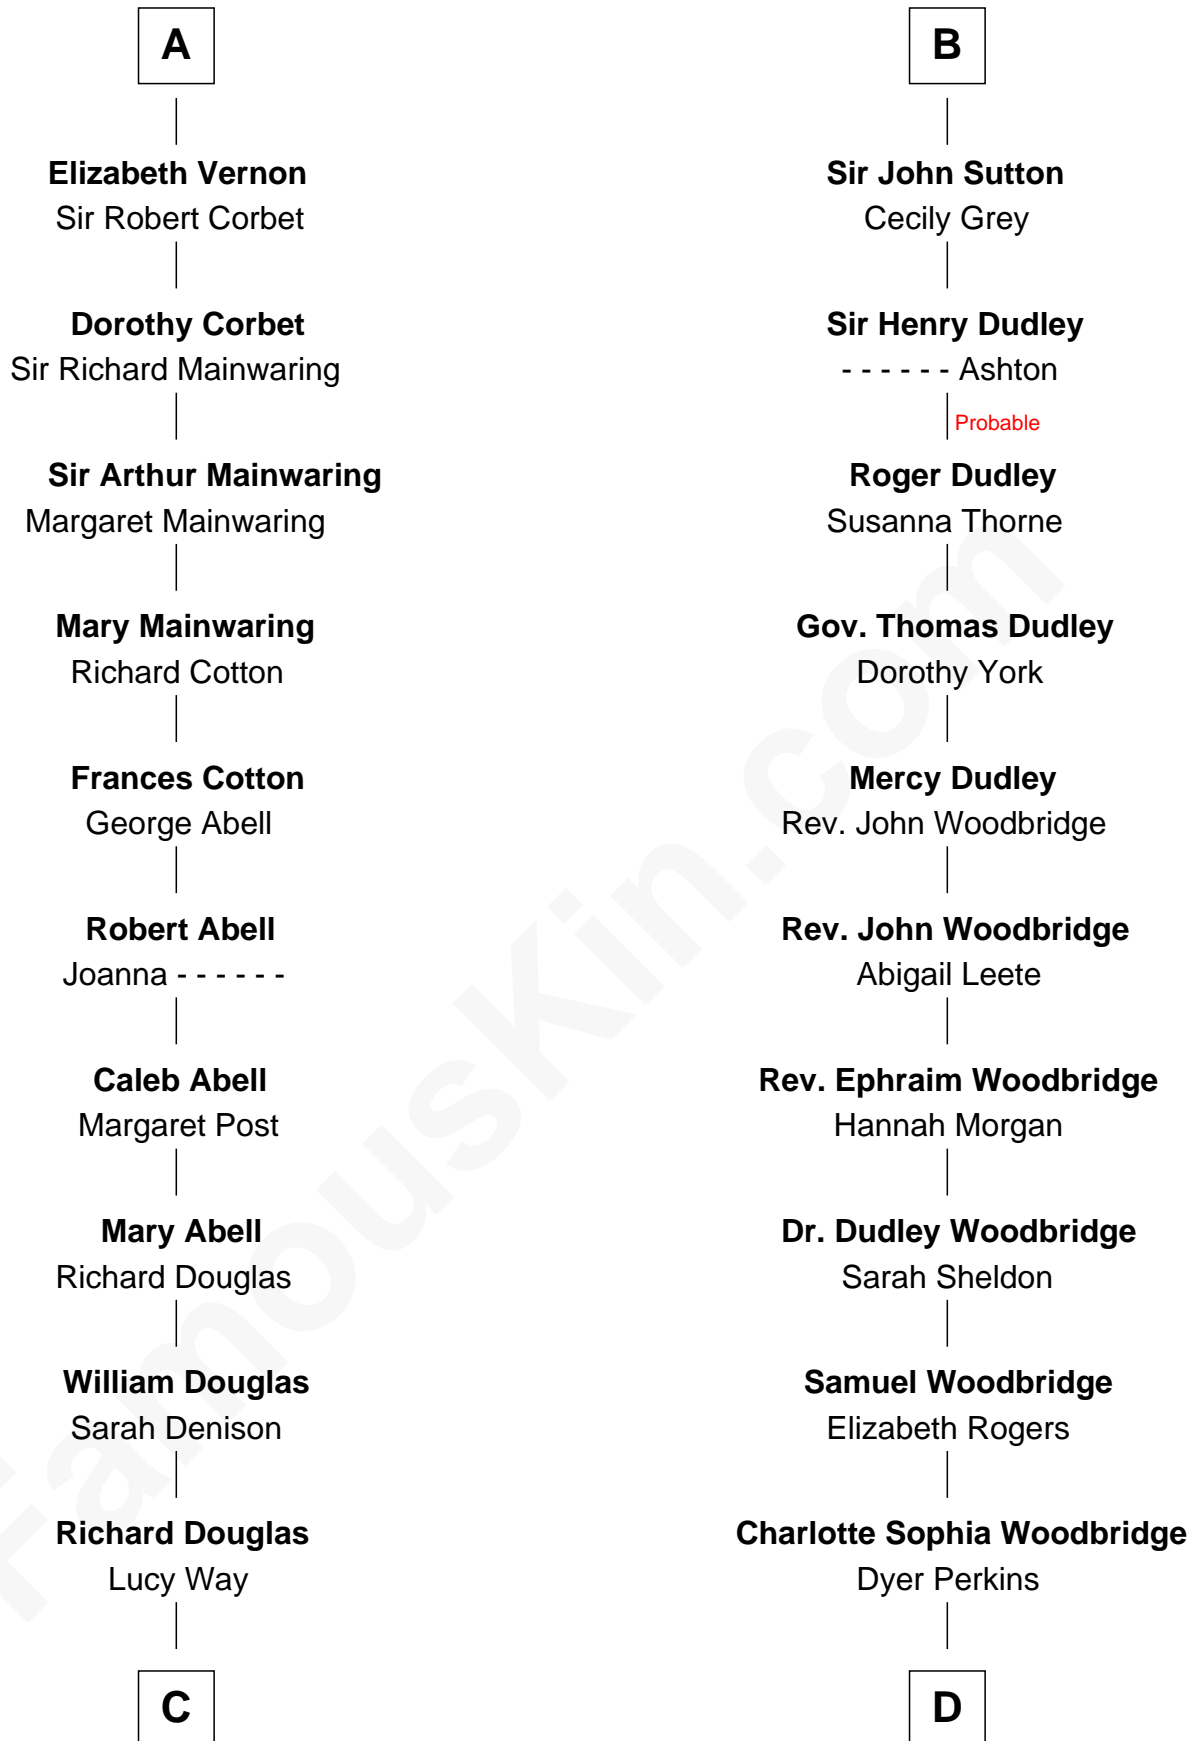

FamousKin.com Relationship Chart of

Melvyn Douglas

Movie Actor

20th cousin of

Humphrey Bogart

Movie Actor

C

Erskine Douglas

Sophia Garrett

Emma Jane Douglas

Col. George Taliaferro Shackelford

Lena Priscilla Shackelford

Edouard Gregory Hesselberg

Melvyn Douglas

Movie Actor

D