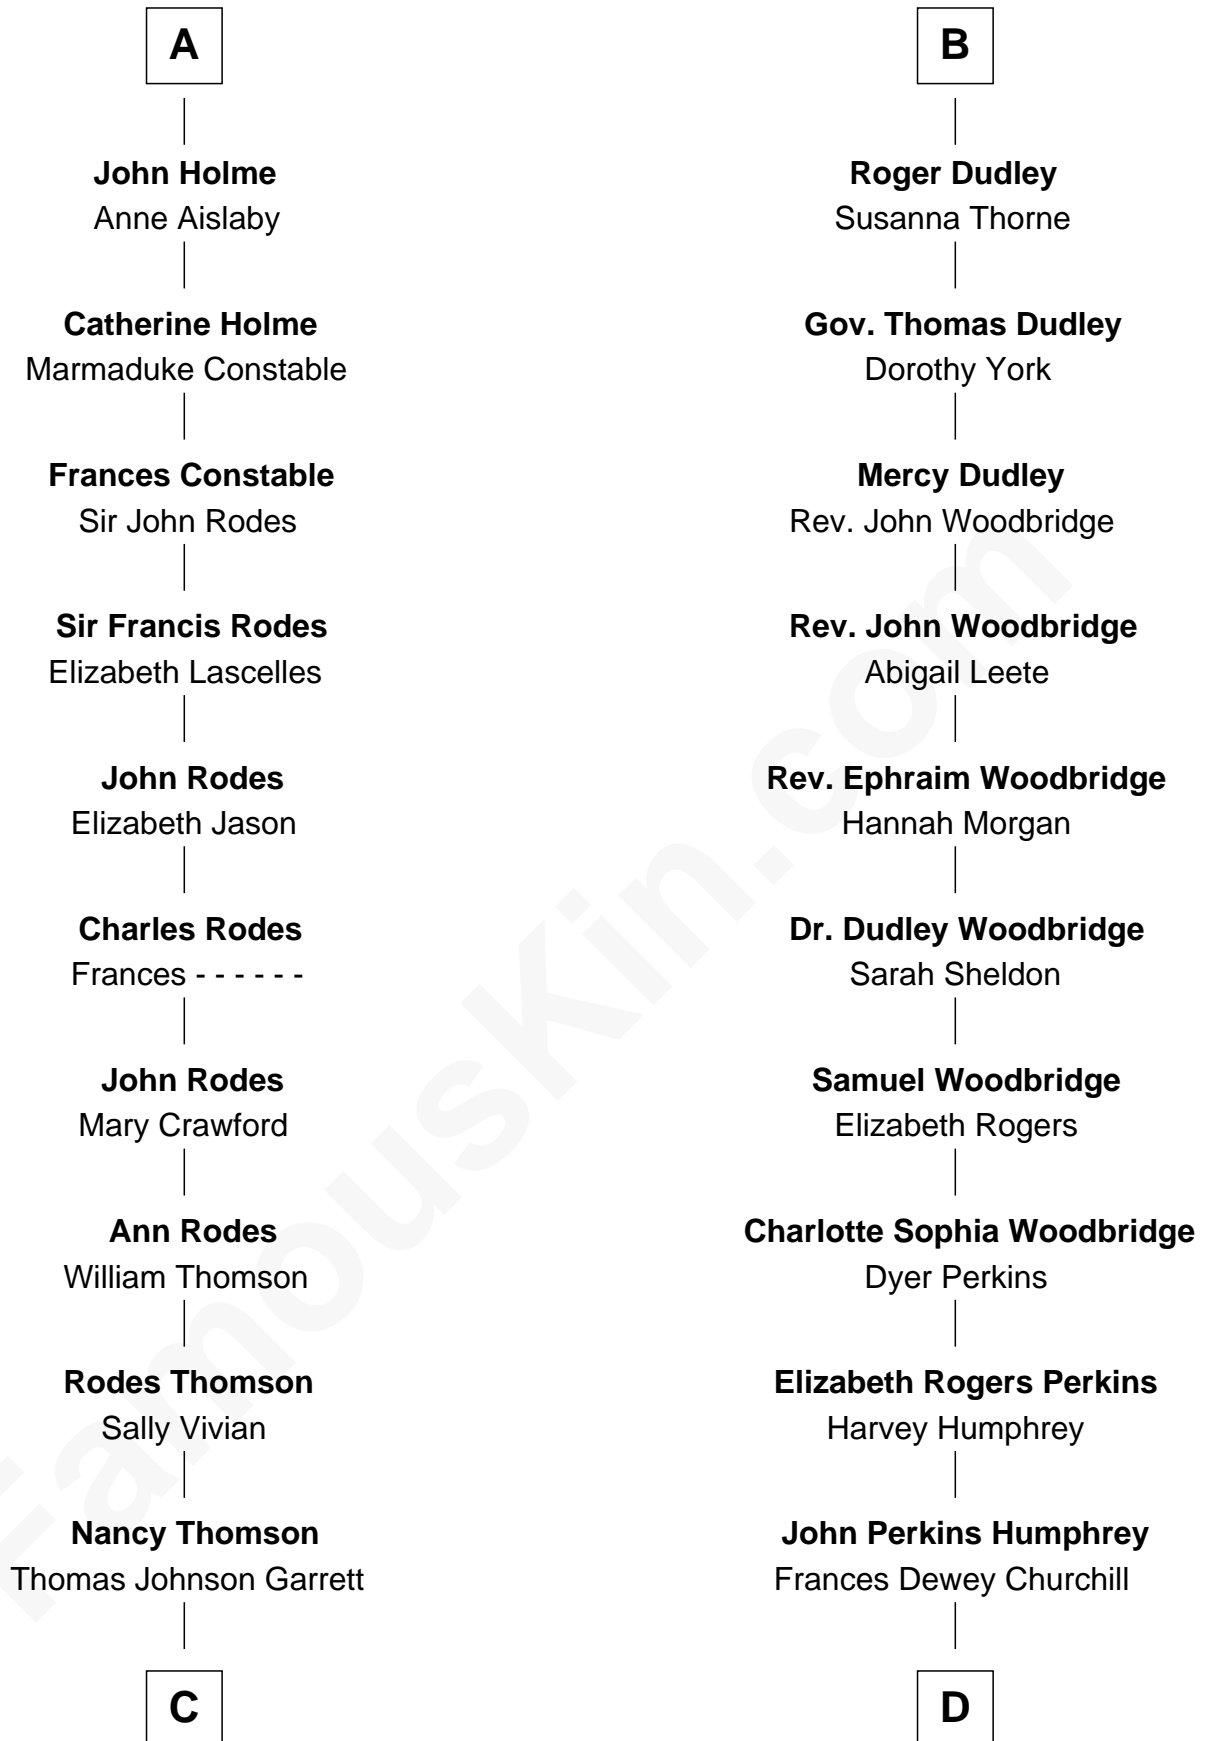

Sir Edward Sutton

Sir John Sutton

Cecily Grey

Sir Henry Dudley

----- Ashton

Probable

B

C

Sophia Garrett
Erskine Douglas

Emma Jane Douglas
Col. George Taliaferro Shackelford

Lena Priscilla Shackelford
Edouard Gregory Hesselberg

Melvyn Douglas
Movie Actor

D

Maud Humphrey
Dr. Belmont Deforest Bogart