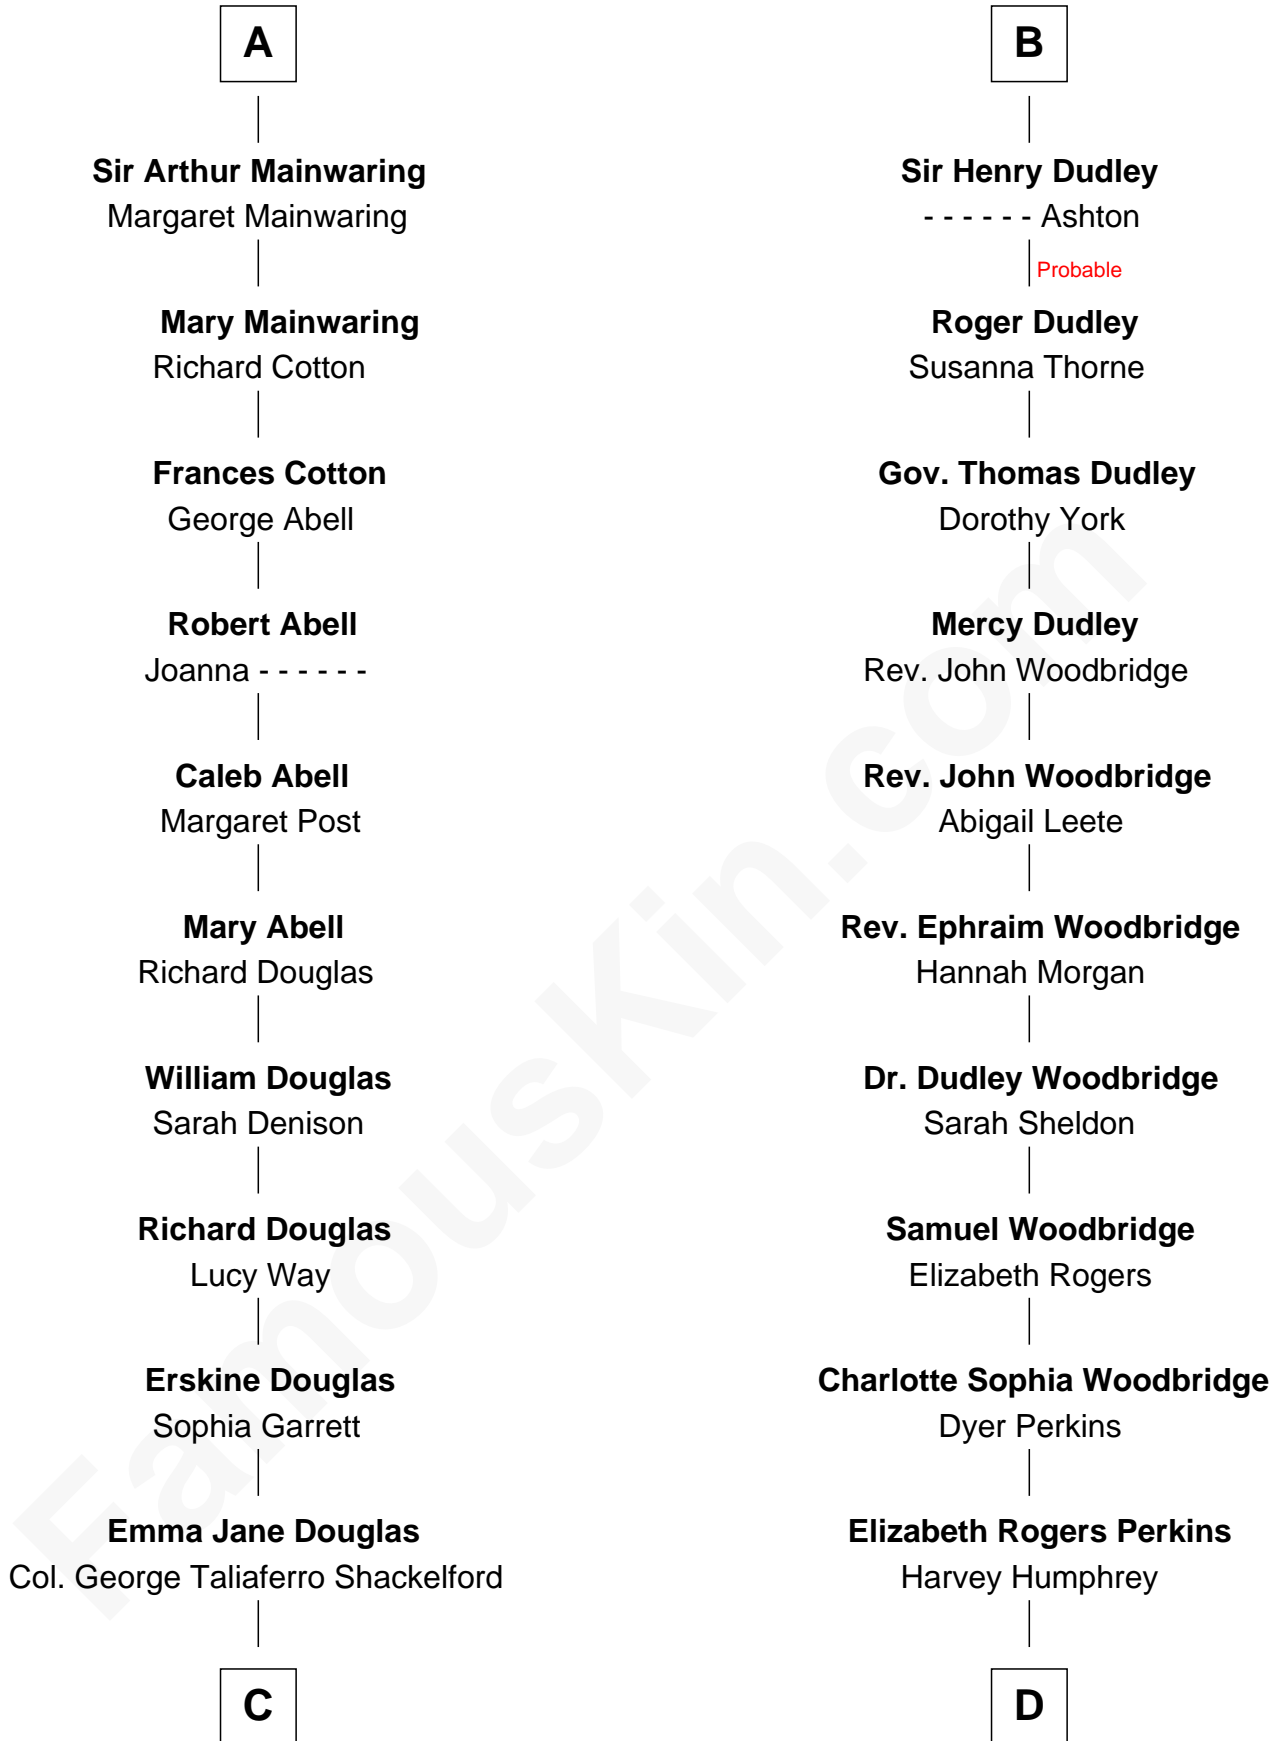

FamousKin.com Relationship Chart of

Melvyn Douglas

Movie Actor

18th cousin 1 time removed of

Humphrey Bogart

Movie Actor

Sir William de Ros
Margery de Badlesmere

C

Lena Priscilla Shackelford
Edouard Gregory Hesselberg

Melvyn Douglas
Movie Actor

D

John Perkins Humphrey
Frances Dewey Churchill

Maud Humphrey
Dr. Belmont Deforest Bogart

Humphrey Bogart
Movie Actor

FamousKin.com